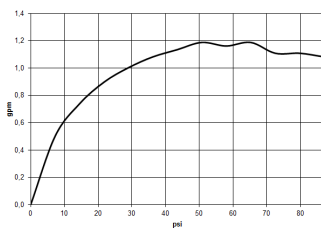

Sink - Meta

META SLIM Single-lever lavatory mixer with drain - light rose

Article number: 33 501 662-55 0010

- 4-7/8" Projection
- US drain with overflow
- Rigid spout
- Round aerated stream
- Total height 5-1/4"
- Height to aerator/spout outlet 2"
- 1-3/8" hole diameter
- 2 x pressure hose with 3/8" compression fitting
- Water flow rate limited to max. 1.2 gpm
- lead-free
- (ADA)
- Suitable only for basins with overflow.

light rose

All dimensions in mm / inch = mm x 0,0394

Flow rate chart

Sink - Meta

META SLIM Single-lever lavatory mixer with drain - light rose

Article number: 33 501 662-55 0010

Sink - Meta

META SLIM Single-lever lavatory mixer with drain - light rose