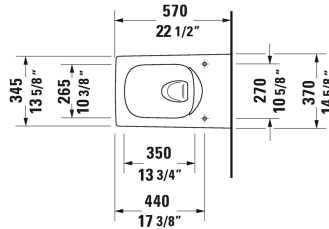

Viu Toilet wall-mounted Duravit Rimless® # 251109..92 / 251109..92

| < 14 5/8" Inch > |

Toilet wall-mounted Duravit Rimless®	Dimension	Weight	Order number
rimless, washdown model, Durafix included			
Colors			
00 White 20 HygieneGlaze (an antibacterial ceramic glaze that provides almost indefinite effectiveness)			
Variant			
◆ 1.6/0.8 gpf	14 5/8" x 22 1/2" Inch	59.5 lb	251109..92
◆ 1.6/0.8 gpf	14 5/8" x 22 1/2" Inch	59.5 lb	251109..92
Infobox			
Durafix for concealed fixation is included			
Sanitary ceramics with the special WonderGliss surface finish will remain clean and attractive-looking for a long time to come. When ordering WonderGliss please add a "1" as eleventh digit to the model number.			
Sigma 01 flush plate, dual flush for toilets, White	9 5/8" x 6 1/2" Inch		115770
Geberit carrier for toilets	19 3/4" x 3 1/8" Inch	37.5 lb	111798
Geberit in-wall tank and carrier for toilets, width 19 3/4", depth 5 1/2", height (adjustable) 43" - 47"	19 3/4" x 5 1/2" Inch	40.8 lb	111335
Noise reduction gasket for wall-mounted toilet		0.7 lb	005064
Suitable products			
Toilet seat and cover removable, hinges stainless steel, with slow close,			002119

**Viu Toilet wall-mounted Duravit Rimless® # 251109..92 /
251109..92**

|< 14 5/8" Inch >|

Toilet seat and cover removable, hinges stainless steel, without
slow close,

002111

All drawings contain the necessary measurements which are subject to standard tolerances. They are stated in inch & mm and are non-binding. Exact measurements, in particular for customized installation scenarios, can only be taken from the finished ceramic piece.