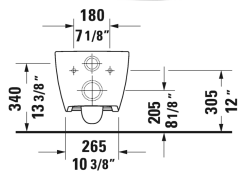

Viu Toilet wall-mounted Duravit Rimless® # 251109..92 / 251109..92

| < 14 5/8" Inch > |

Toilet wall-mounted Duravit Rimless®	Dimension	Weight	Order number
rimless, washdown model, Durafix included			
Colors			
00 White 20 HygieneGlaze (an antibacterial ceramic glaze that provides almost indefinite effectiveness)			
Variant			
◆ 1.6/0.8 gpf	14 5/8" x 22 1/2" Inch	59.5 lb	251109..92
◆ 1.6/0.8 gpf	14 5/8" x 22 1/2" Inch	59.5 lb	251109..92
Infobox			
Durafix for concealed fixation is included			
Sanitary ceramics with the special WonderGliss surface finish will remain clean and attractive-looking for a long time to come. When ordering WonderGliss please add a "1" as eleventh digit to the model number.			
Sigma 01 flush plate, dual flush for toilets, White	9 5/8" x 6 1/2" Inch		115770
Geberit carrier for toilets	19 3/4" x 3 1/8" Inch	37.5 lb	111798
Geberit in-wall tank and carrier for toilets, width 19 3/4", depth 5 1/2", height (adjustable) 43" - 47"	19 3/4" x 5 1/2" Inch	40.8 lb	111335
Noise reduction gasket for wall-mounted toilet		0.7 lb	005064
Suitable products			
Toilet seat and cover removable, hinges stainless steel, with slow close,			002119

**Viu Toilet wall-mounted Duravit Rimless® # 251109..92 /
251109..92**

|< 14 5/8" Inch >|

Toilet seat and cover removable, hinges stainless steel, without
slow close,

002111

All drawings contain the necessary measurements which are subject to standard tolerances. They are stated in inch & mm and are non-binding. Exact measurements, in particular for customized installation scenarios, can only be taken from the finished ceramic piece.