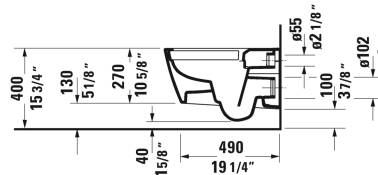

Viu Toilet wall-mounted Duravit Rimless® # 251109..92 / 251109..92

| < 14 5/8" Inch > |

Toilet wall-mounted Duravit Rimless®	Dimension	Weight	Order number
rimless, washdown model, Durafix included			
Colors			
00 White 20 HygieneGlaze (an antibacterial ceramic glaze that provides almost indefinite effectiveness)			
Variant			
◆ 1.6/0.8 gpf	14 5/8" x 22 1/2" Inch	59.5 lb	251109..92
◆ 1.6/0.8 gpf	14 5/8" x 22 1/2" Inch	59.5 lb	251109..92
Infobox			
Durafix for concealed fixation is included			
Sanitary ceramics with the special WonderGliss surface finish will remain clean and attractive-looking for a long time to come. When ordering WonderGliss please add a "1" as eleventh digit to the model number.			
Sigma 01 flush plate, dual flush for toilets, White	9 5/8" x 6 1/2" Inch		115770
Geberit carrier for toilets	19 3/4" x 3 1/8" Inch	37.5 lb	111798
Geberit in-wall tank and carrier for toilets, width 19 3/4", depth 5 1/2", height (adjustable) 43" - 47"	19 3/4" x 5 1/2" Inch	40.8 lb	111335
Noise reduction gasket for wall-mounted toilet		0.7 lb	005064
Suitable products			
Toilet seat and cover removable, hinges stainless steel, with slow close,			002119

**Viu Toilet wall-mounted Duravit Rimless® # 251109..92 /
251109..92**

|< 14 5/8" Inch >|

Toilet seat and cover removable, hinges stainless steel, without
slow close,

002111

All drawings contain the necessary measurements which are subject to standard tolerances. They are stated in inch & mm and are non-binding. Exact measurements, in particular for customized installation scenarios, can only be taken from the finished ceramic piece.