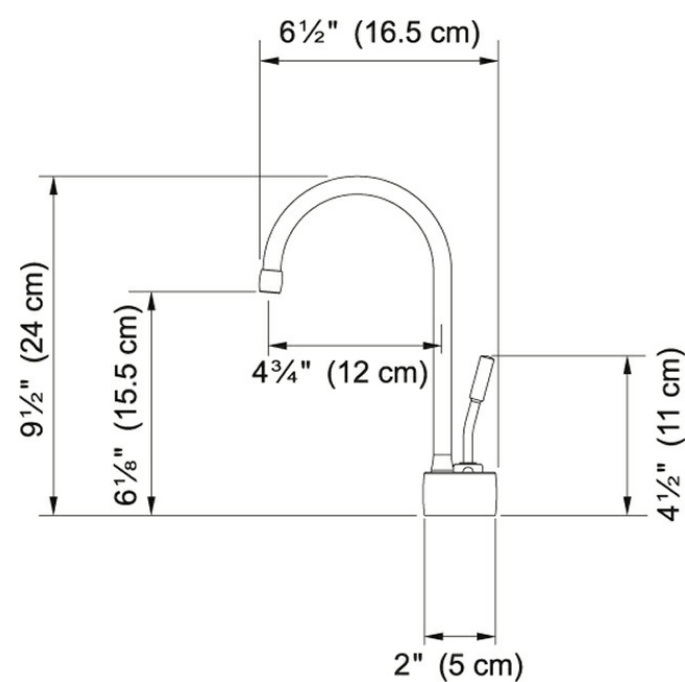

Product Picture

Product Information

Version	Hot & Filtered Cold Water Dispenser
Flow Rate	0.5 gpm
Spray Type	Stream
Spout Swivel Range	360 °
Where to buy	Showroom
Countertop hole diameter	1 3/8"

Technical Drawing