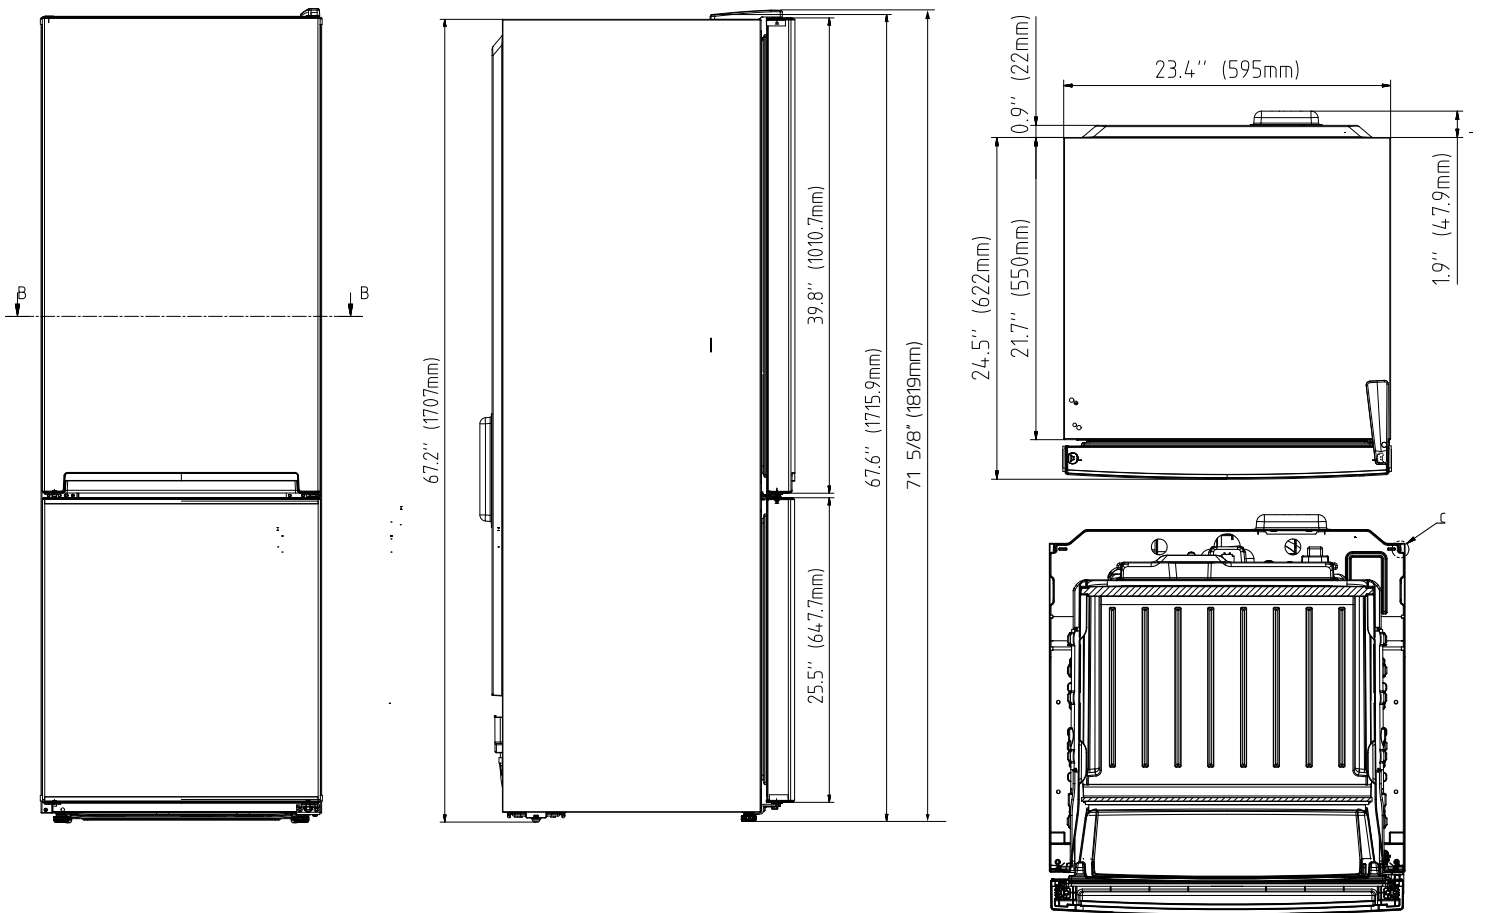

BFBF2414WH

24" Bottom-Freezer Refrigerator