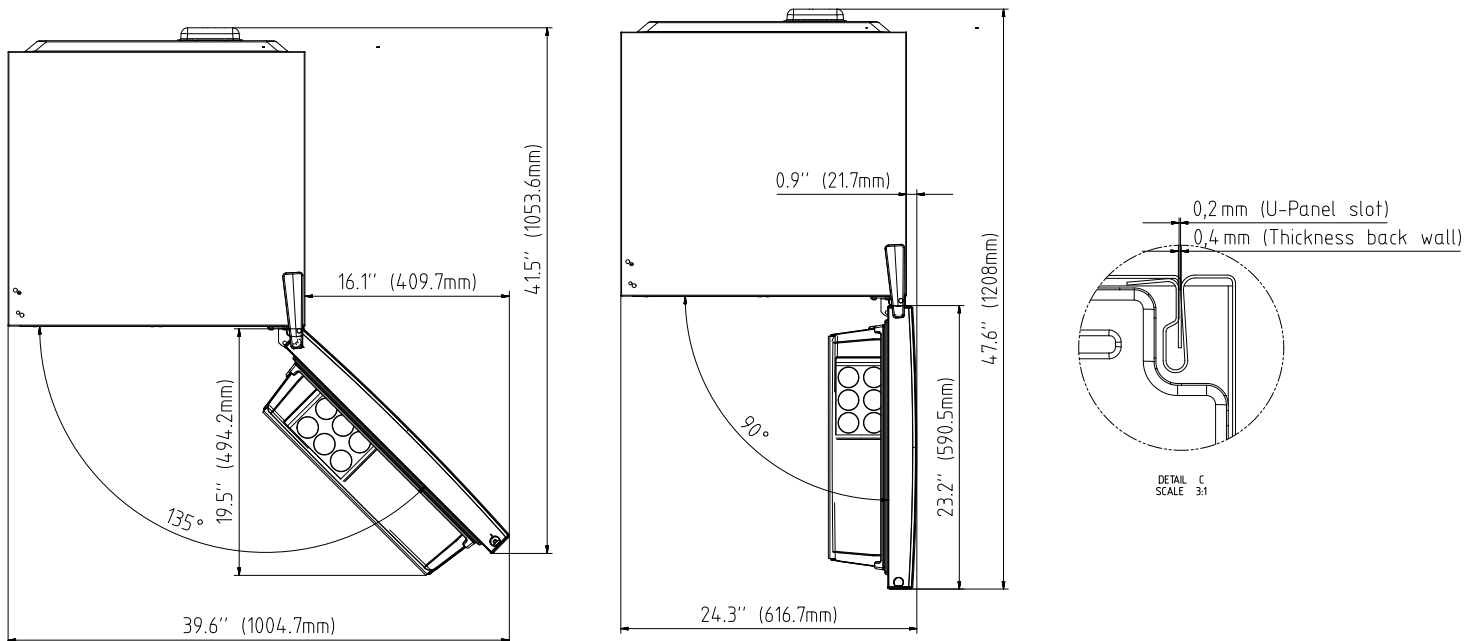

DIMENSIONS

H x W x D (in)	71 ⁵ / ₈ x 23 ⁷ / ₁₆ x 26 ³ / ₈
H x W x D (mm)	1819 x 600 x 670
Height with Hinge Cap (in)	71 ⁵ / ₈
Width (in)	23 ⁷ / ₁₆
Depth without Handles (in)	26 ³ / ₈
Depth without Door (in)	21 ¹¹ / ₁₆
Product Weight (lbs)	145.5
Product Weight (kg)	66
Packed Weight (lbs)	154.3
Packed Weight (kg)	70

SECTION B-B

NOTE TO THE INSTALLER: All height, width, and depth dimensions are shown in inches (as well as metric). Beko U.S., Inc. reserves the absolute and unrestricted right to change product materials and specifications, at any time, without notice. Please visit our website, www.BekoAppliances.com, or call 888.352.2356 to verify the latest specifications with final dimensional data and other details prior to installation and making a cutout. Applicable product limited warranty information may be found in accompanying product materials, or you may contact your account manager for further details. Proper installation is the responsibility of the installer. Product failure due to improper installation is not covered under the Limited Warranty.