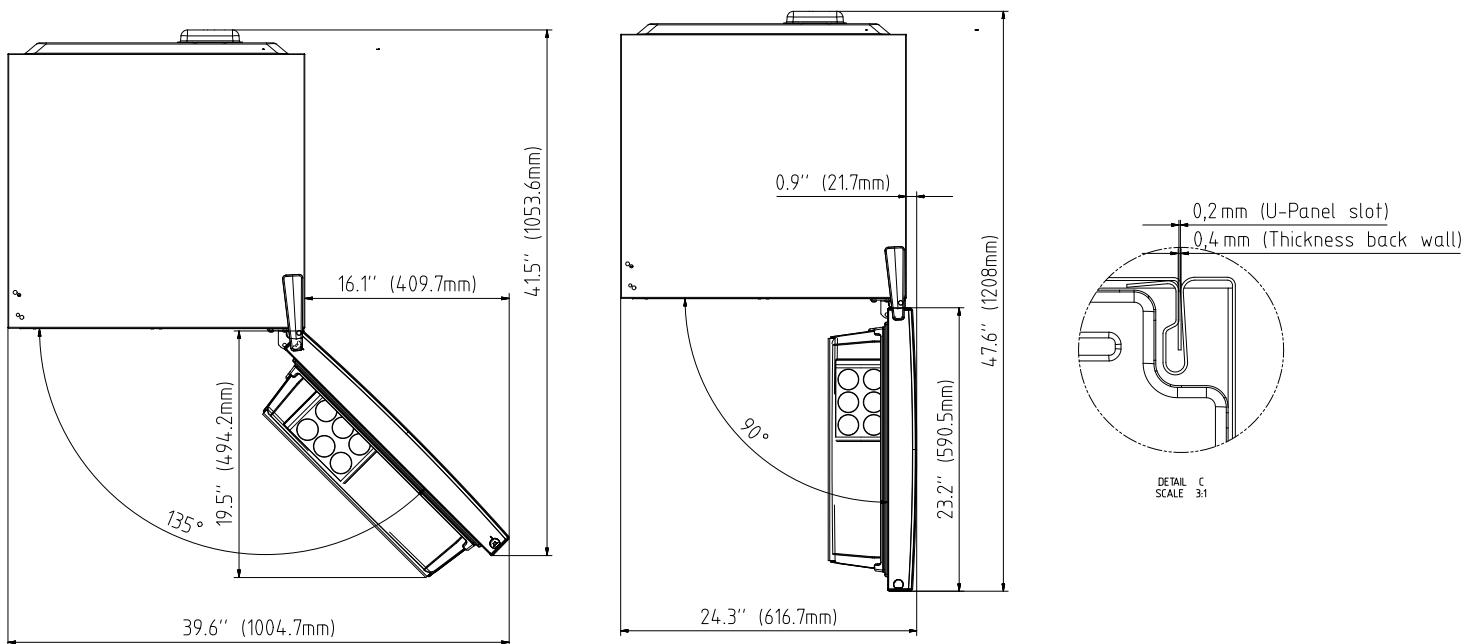

BFBF2414SS

24" Bottom-Freezer Refrigerator

NOTE TO THE INSTALLER: All height, width, and depth dimensions are shown in inches (as well as metric). Beko U.S., Inc. reserves the absolute and unrestricted right to change product materials and specifications, at any time, without notice. Please visit our website, www.BekoAppliances.com, or call 888.352.2356 to verify the latest specifications with final dimensional data and other details prior to installation and making a cutout. Applicable product limited warranty information may be found in accompanying product materials, or you may contact your account manager for further details. Proper installation is the responsibility of the installer. Product failure due to improper installation is not covered under the Limited Warranty.