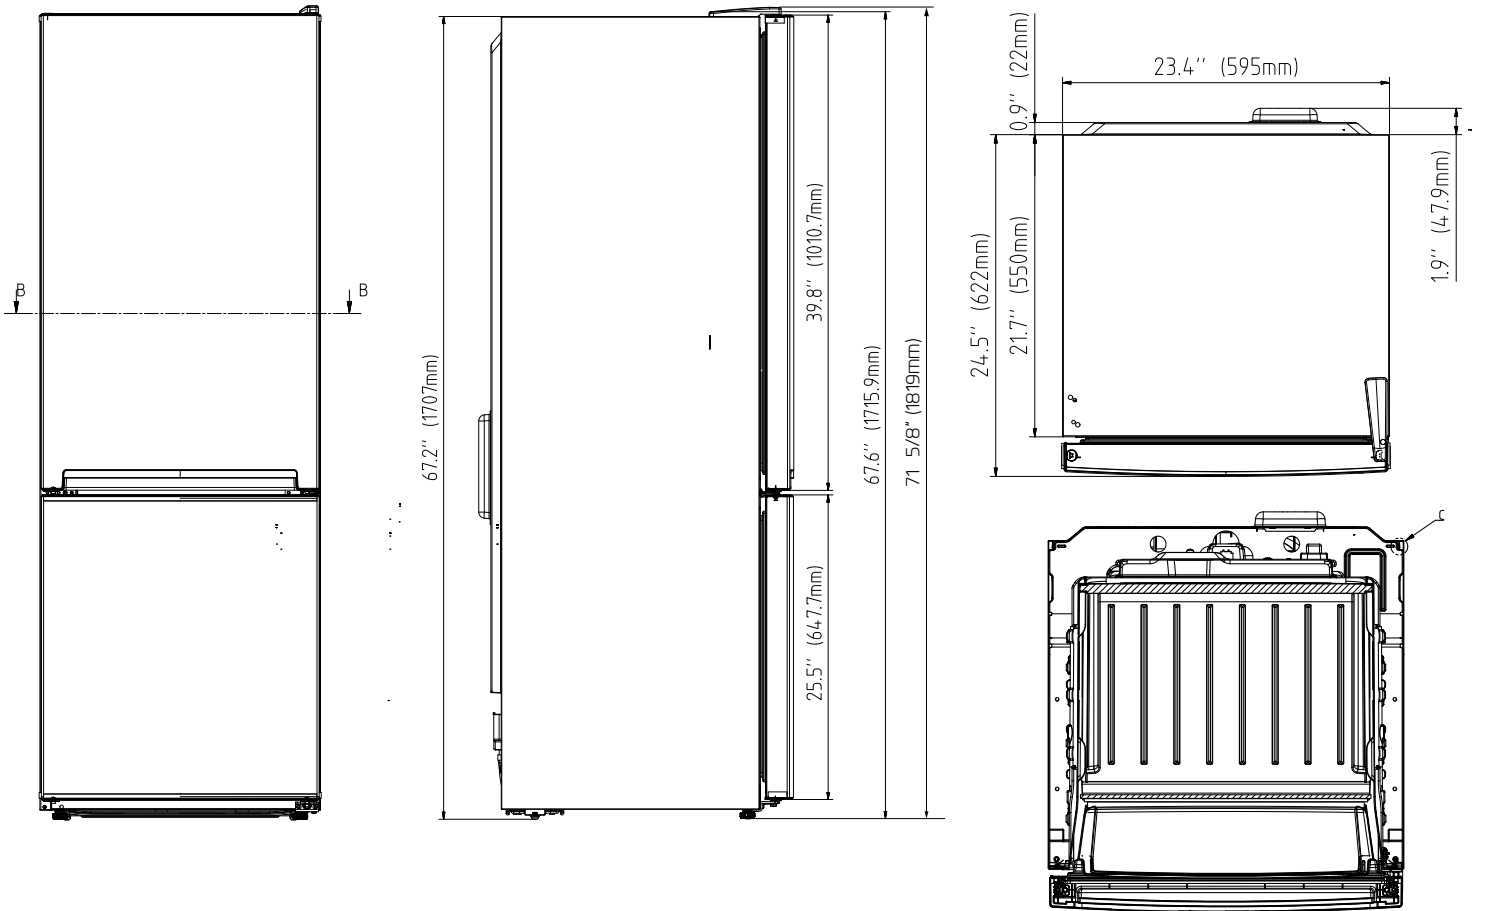

BFBF2414SS

24" Bottom-Freezer Refrigerator

NOTE TO THE INSTALLER: All height, width, and depth dimensions are shown in inches (as well as metric). Beko U.S., Inc. reserves the absolute and unrestricted right to change product materials and specifications, at any time, without notice. Please visit our website, www.BekoAppliances.com, or call 888.352.2356 to verify the latest specifications with final dimensional data and other details prior to installation and making a cutout. Applicable product limited warranty information may be found in accompanying product materials, or you may contact your account manager for further details. Proper installation is the responsibility of the installer. Product failure due to improper installation is not covered under the Limited Warranty.