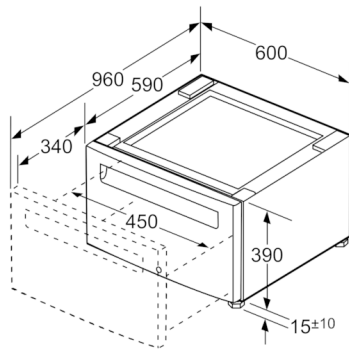

Notes: All height, width and depth dimensions are shown in inches. *Please refer to installation instructions prior to making cutout. BSH reserves the absolute and unrestricted right to change product materials and specifications, at any time, without notice. Consult the product's installation instructions for final dimensional data and other details. Applicable product warranty can be found in a accompanying product literature or you may contact your account manager for further details.

Litho Date: 10/2020

Pedestal With Drawer for 24" Dryer

measurements in inches (mm)

measurements in mm

measurements in inch

Features

		Accessory
Brand	Bosch	
Product name / series name		
SKU	WTZPW20D	
Internal article number	00000000017005339	
EAN code	4242005255047	
Product packaging dimensions (HxWxD) (in)		
	38	
	44	
Quantity per packing unit		
Standard number of units per pallet		
UPC code	825225964339	
	MCSA00523695_D5068_Perspektivisch_Schublade_	

Technical Specification

Notes: All height, width and depth dimensions are shown in inches. *Please refer to installation instructions prior to making cutout. BSH reserves the absolute and unrestricted right to change product materials and specifications, at any time, without notice. Consult the product's installation instructions for final dimensional data and other details. Applicable product warranty can be found in a accompanying product literature or you may contact your account manager for further details.