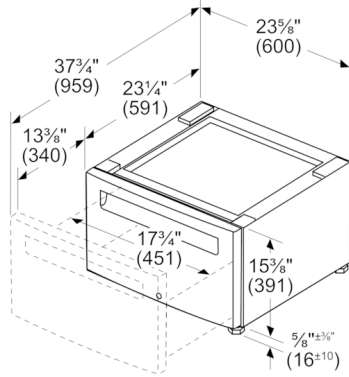

Notes: All height, width and depth dimensions are shown in inches. *Please refer to installation instructions prior to making cutout. BSH reserves the absolute and unrestricted right to change product materials and specifications, at any time, without notice. Consult the product's installation instructions for final dimensional data and other details. Applicable product warranty can be found in a accompanying product literature or you may contact your account manager for further details.

Litho Date: 10/2020

Pedestal With Drawer for 24" Dryer

measurements in inches (mm)

measurements in mm

measurements in inch

Features

		Accessory
Brand	Bosch	
Product name / series name		
SKU	WTZPW20D	
Internal article number	00000000017005339	
EAN code	4242005255047	
Product packaging dimensions (HxWxD) (in)		
	38	
	44	
Quantity per packing unit		
Standard number of units per pallet		
UPC code	825225964339	
	MCSA00523695_D5068_Perspektivisch_Schublade_	

Technical Specification

Notes: All height, width and depth dimensions are shown in inches. *Please refer to installation instructions prior to making cutout. BSH reserves the absolute and unrestricted right to change product materials and specifications, at any time, without notice. Consult the product's installation instructions for final dimensional data and other details. Applicable product warranty can be found in a accompanying product literature or you may contact your account manager for further details.