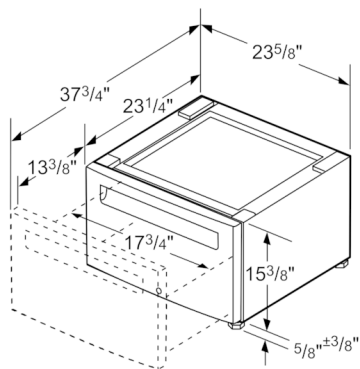

Notes: All height, width and depth dimensions are shown in inches. *Please refer to installation instructions prior to making cutout. BSH reserves the absolute and unrestricted right to change product materials and specifications, at any time, without notice. Consult the product's installation instructions for final dimensional data and other details. Applicable product warranty can be found in a accompanying product literature or you may contact your account manager for further details.

Litho Date: 10/2020

Pedestal With Drawer for 24" Dryer

measurements in inches (mm)

measurements in mm

measurements in inch

Features

		Accessory
Brand	Bosch	
Product name / series name		
SKU	WTZPW20D	
Internal article number	00000000017005339	
EAN code	4242005255047	
Product packaging dimensions (HxWxD) (in)		
	38	
	44	
Quantity per packing unit		
Standard number of units per pallet		
UPC code	825225964339	
	MCSA00523695_D5068_Perspektivisch_Schublade_	

Technical Specification

Notes: All height, width and depth dimensions are shown in inches. *Please refer to installation instructions prior to making cutout. BSH reserves the absolute and unrestricted right to change product materials and specifications, at any time, without notice. Consult the product's installation instructions for final dimensional data and other details. Applicable product warranty can be found in a accompanying product literature or you may contact your account manager for further details.