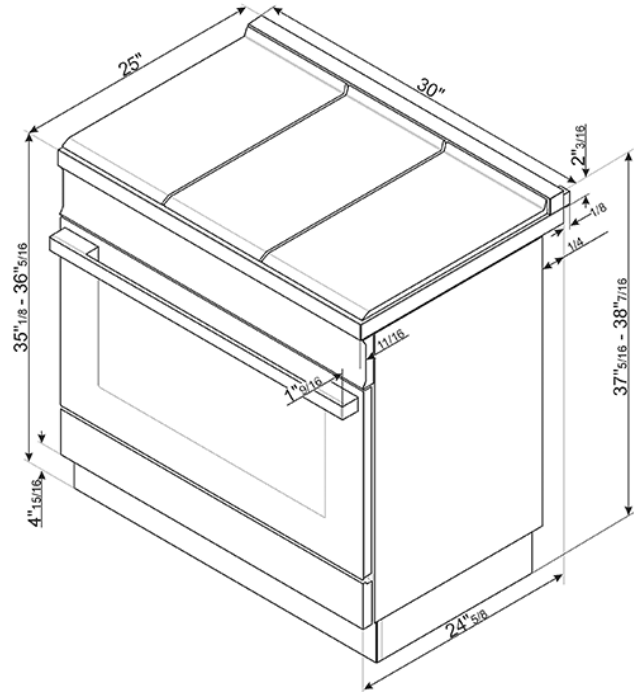

CPF30UGGOR

Portofino Pro-Style All-Gas Range, Orange,  
30" X 25"

EAN13: 8017709270315

- **PORTOFINO STYLE** • Stainless steel control knobs • **Soft Close oven door** • Full-width continuous grates • Storage compartment • **GAS OVEN:** • 3 cooking modes • Programmable timer with touch display • Adjustable thermostat 120° - 500° F • Air-cooled triple-glazed removable door • **Removable inner glass for easy cleaning** • Oven capacity: 3.6 cu ft • **EverClean enameled interior cavity** • 4 shelf positions • 2 halogen oven lights • **GAS RANGETOP:** • 4 gas burners • Diamond configuration burner layout • Center-rear: 4,500 BTUs • Center-front: 8,000 BTUs • Right super burner: 20,000 BTUs • **Left double-inset super burner: 20,000 BTUs** • Heavy-duty cast-iron grates • Automatic electric ignition • LP gas conversion kit included • **SAFETY:** • Gas safety valves • Air-cooled door to prevent overheating • Connected load nominal power: 200W - 2 Amps • Voltage rating: 120V 60Hz • **ACCESSORIES INCLUDED:** • 1 wok ring • 1 deep oven tray • 1 partial-extraction telescopic guide • 2 chrome shelves • 1 black toe kick

## Functions

Main Oven

## Options

- BGCPF30 - Grill Plate • GT91P - 1-Level Telescopic Shelf – Partial Extraction • TPKCPF30 - Teppanyaki Grill Plate