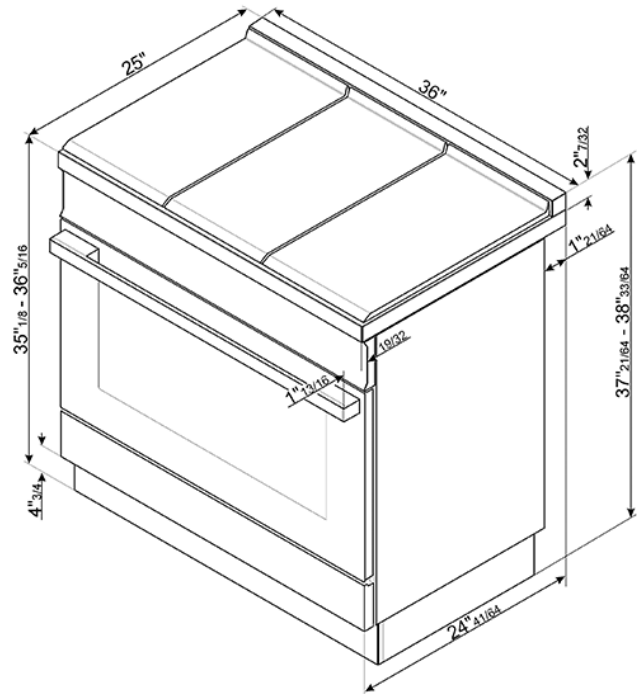

CPF36UGGR

Portofino Pro-Style Gas Range,
Red, 36" x 25"
EAN13: 8017709265229

- **PORTOFINO STYLE** • Stainless steel control knobs • **Triple Convection** • **Soft close oven door** • Full-width continuous grates • Push-pull stainless steel storage compartment • **GAS OVEN:** • 4 cooking modes • Programmable Timer with Touch display • Adjustable thermostat 120° - 500°F • Air-cooled triple-glazed removable door • **Triple Convection** • Oven capacity: 4.5 cu. ft. • **Ever Clean enameled interior cavity** • 5 shelf positions • 2 x halogen oven lights • **GAS RANGETOP:** • 5 gas burners • Center-rear 4500 BTUs • Center-front 10500 BTUs • Right-rear 12000 BTUs • Right-front 8000 BTUs • **Left double-inset super burner 20000 BTUs** • Heavy-duty cast iron grates • Automatic electric ignition • LP gas conversion kit included • **SAFETY:** • Gas safety valves • Air-cooled door to prevent overheating • Connected load nominal power: 200W - 2 Amps • Voltage rating: 120V 60Hz • **ACCESSORIES INCLUDED:** • 1 wok ring • 1 deep oven tray • 1 total-extraction telescopic guide • 2 chrome shelves • 1 black toe kick

Functions

Options

- GT1T-2 - 1-Level Telescopic Shelf - Total Extraction

Versions

- CPF36UGGX - Stainless Steel • CPF36UGGYW - Yellow • CPF36UGGWH - White • CPF36UGGOR - Orange • CPF36UGGBL - Black • CPF36UGGOG - Olive green • CPF36UGGAN - Matte Black