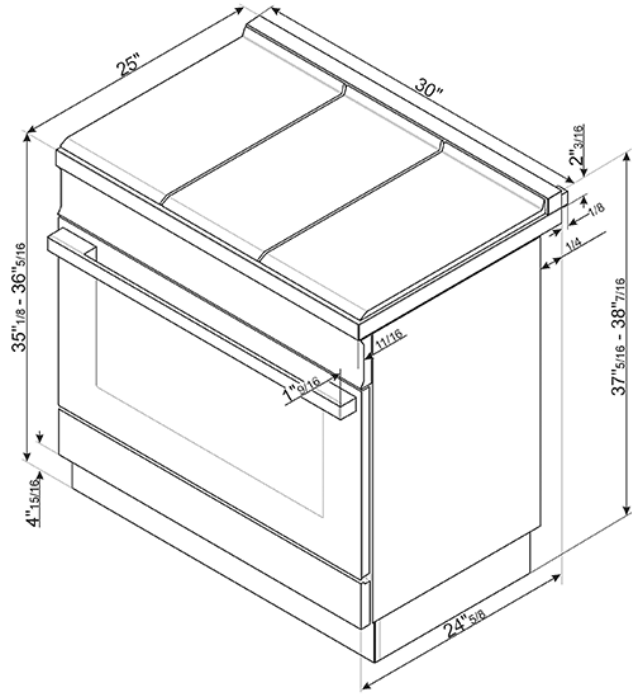

CPF30UGGWH

Portofino Pro-Style All-Gas Range, White,
30" X 25"
EAN13: 8017709270339

- **PORTOFINO STYLE** • Stainless steel control knobs • **Soft Close oven door** • Full-width continuous grates • Storage compartment • **GAS OVEN:** • 3 cooking modes • Programmable timer with touch display • Adjustable thermostat 120° - 500° F • Air-cooled triple-glazed removable door • **Removable inner glass for easy cleaning** • Oven capacity: 3.6 cu ft • **EverClean enameled interior cavity** • 4 shelf positions • 2 halogen oven lights • **GAS RANGETOP:** • 4 gas burners • Diamond configuration burner layout • Center-rear: 4,500 BTUs • Center-front: 8,000 BTUs • Right super burner: 20,000 BTUs • **Left double-inset super burner: 20,000 BTUs** • Heavy-duty cast-iron grates • Automatic electric ignition • LP gas conversion kit included • **SAFETY:** • Gas safety valves • Air-cooled door to prevent overheating • Connected load nominal power: 200W - 2 Amps • Voltage rating: 120V 60Hz • **ACCESSORIES INCLUDED:** • 1 wok ring • 1 deep oven tray • 1 partial-extraction telescopic guide • 2 chrome shelves • 1 black toe kick

Functions

Main Oven

Options

- BGCPF30 - Grill Plate • GT91P - 1-Level Telescopic Shelf – Partial Extraction • TPKCPF30 - Teppanyaki Grill Plate

Versions

- CPF30UGGR - Red • CPF30UGGYW - Yellow • CPF30UGGWH - White • CPF30UGGOR - Orange • CPF30UGGBL - Black • CPF30UGGX - Stainless Steel • CPF30UGGAN - Matte Black