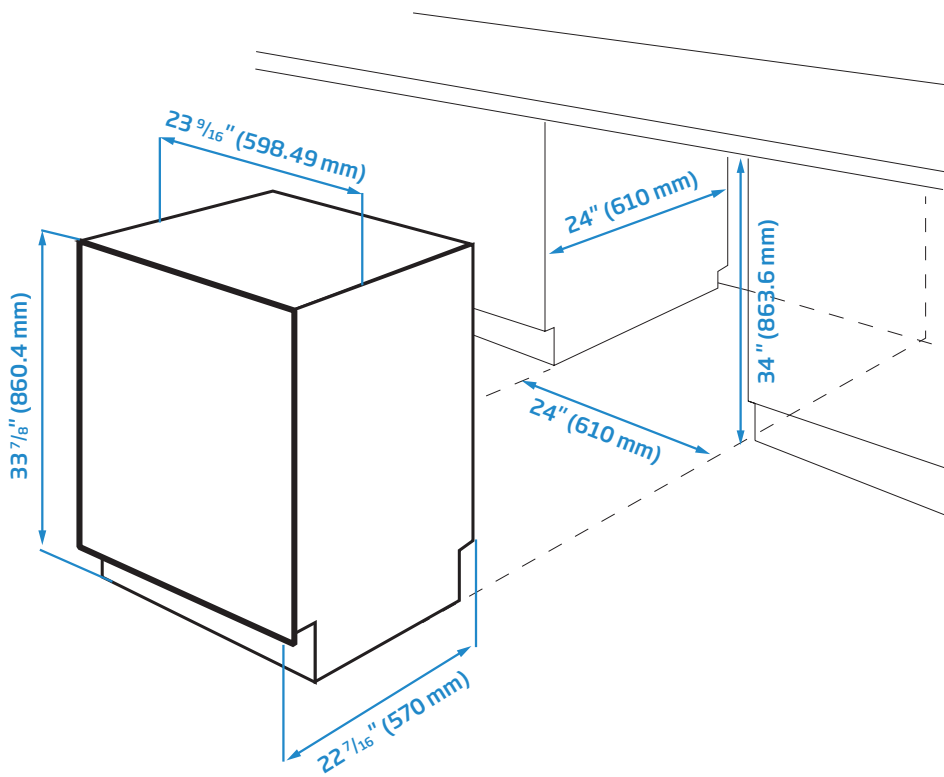

GENERAL	
Control Type	Electronic Touch Control & Direct Access
Position	Top Control
Finish	Fingerprint-free Stainless Steel
Connectivity	WiFi thru HomeWhiz
MAIN FEATURES	
Loading Capacity (Place Settings)	16
Tub Material	Stainless Steel
Inner Door Material	Stainless Steel
Interior Illumination	Yes
DMSF Overflow Protection	Yes
Turbidity Sensor	Yes
Delay Timer	Yes
Drying System	Closed Fan
ProSmart Inverter Motor	Yes
SilentTech	39 dBA
All-In-1 Tablet	Yes
IonGuard	Yes
Interior High Loop with Air Gap	Yes
Detergent Dispenser Type	Sliding Lid
FUNCTIONS	
AqualIntense	Yes
1/2 Load Function	Yes
Sanitize Function	Yes
Rinse Function	Yes
Steam Gloss Function	Yes
Fast Function	Yes
PROGRAMS	
Number of Programs	9
Heavy +	Yes
Auto Program	Yes
AquaFlex	Yes
Normal	Yes
Quick Wash	Yes
Glass Care	Yes
Express	Yes
Rinse & Hold	Yes
DISPLAY	
Rinse Aid Indicator	Yes
Water Leakage Indicator	Yes
Watertap Indicator	Yes
Overflow Safety	Yes
LED Spot (Light Indicator On Floor)	Yes
RACK SYSTEM	
Full Size Third Rack	Yes
Easy Fold Lower Rack Folding Tines	Yes
Cutlery Basket	Standard, Full-size
Telescopic Rail	Yes
Upper Rack (Inset Shelves)	4
Easy Fold Upper Rack Folding Tines	Yes
Height-adjustable Rack	Yes, 3 Positions When Loaded
Nylon Coated Racks	Yes
ENVIRONMENTAL STANDARDS	
Energy Consumption	225 kWh/year
Water Consumption	2.38 – 5.55 gal./ cycle
DIMENSIONS	
Required Cutout Dimension H x W x D	34" x 24" x 24"
Product Dims H x W x D	33 7/8" x 23 9/16" x 22 7/16" (86.1 x 59.8 x 57 cm)
Packed H x W x D	35 1/4" x 25 9/16" x 26 3/8" (89.5 x 65 x 67 cm)
Product Weight	98.79 lbs. (44.8 kg)
Packed Weight	108.69 lbs. (49.3 kg)