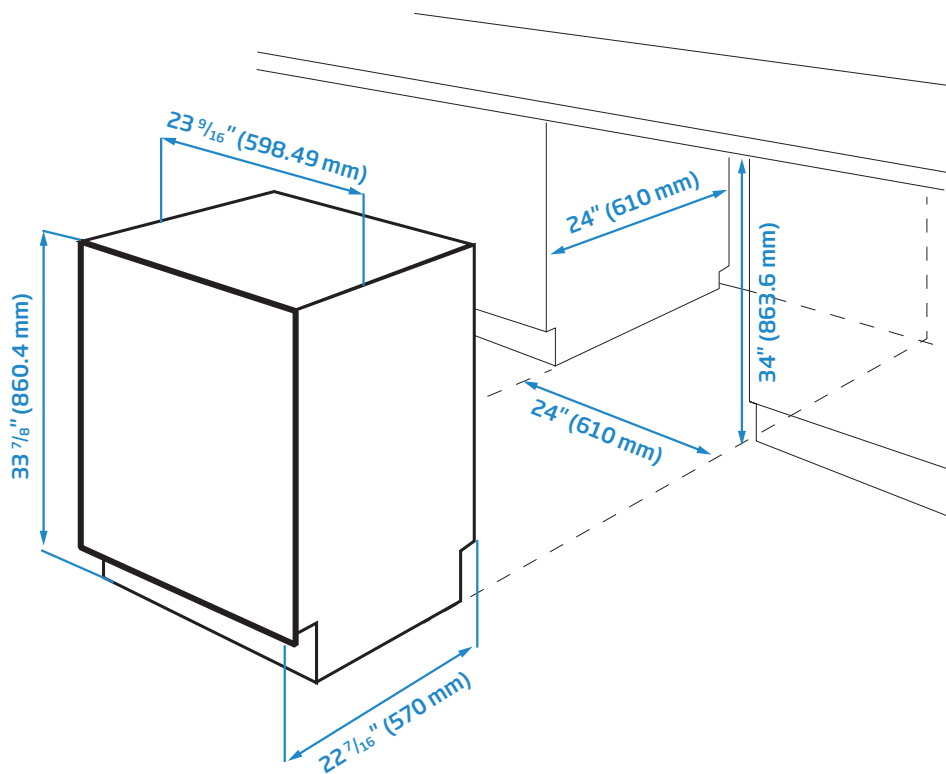

## KEY FEATURES

- Connectivity through HomeWhiz WiFi App
- IonGuard
- SilentTech: 39 dBA
- Full Size Third Rack
- Interior Illumination
- LED Spot (Light Indicator on Floor)
- Height-adjustable Upper Rack
- 5 Functions
- 9 Programs
- Easy Installation
- Concealed Heating Element
- Adjustable Feet and Self-adjusting Hinge

GENERAL	
Control Type	Electronic Touch Control & Direct Access
Position	Top Control
Finish	Fingerprint-free Stainless Steel
Connectivity	WiFi thru HomeWhiz
MAIN FEATURES	
Loading Capacity (Place Settings)	16
Tube Material	Stainless Steel
Inner Door Material	Stainless Steel
Interior Illumination	Yes
DMSF Overflow Protection	Yes
Turbidity Sensor	Yes
Delay Timer	Yes
Drying System	Closed Fan
ProSmart Inverter Motor	Yes
SilentTech	39 dBA
All-In-1 Tablet	Yes
IonGuard	Yes
Interior High Loop with Air Gap	Yes
Detergent Dispenser Type	Sliding Lid
FUNCTIONS	
Aqualtense	Yes
1/2 Load Function	Yes
Sanitize Function	Yes
Rinse Function	Yes
Steam Gloss Function	Yes
Fast Function	Yes
PROGRAMS	
Number of Programs	9
Heavy Plus	Yes
Auto Program	Yes
Download	Yes
AquaFlex	Yes
Normal	Yes
Quick Wash	Yes
Glass Care	Yes
Express	Yes
Rinse & Hold	Yes
DISPLAY	
Rinse Aid Indicator	Yes
Water Leakage Indicator	Yes
Water Tap Indicator	Yes
Overflow Safety	Yes
LED Spot (Light Indicator On Floor)	Yes
RACK SYSTEM	
Full Size Third Rack	Yes
Easy Fold Lower Rack Folding Tines	8
Cutlery Basket	Standard, Full-size
Telescopic Rail	Yes
Upper Rack (Inset Shelves)	4
Easy Fold Upper Rack Folding Tines	6
Height-adjustable Upper Rack	Yes, 3 Positions When Loaded
Nylon Coated Racks	Yes
ENVIRONMENTAL STANDARDS	
Energy Consumption	225 kWh/year
Water Consumption	2.38 – 5.55 gal./ cycle
DIMENSIONS	
Required Cutout Dimension H x W x D	34" x 24" x 24"
Product Dims H x W x D	33 7/8" x 23 9/16" x 22 7/16" (86.1x59.8x57 cm)
Packed H x W x D	35 1/4" x 25 9/16" x 26 3/8" (89.5x65x67 cm)
Product Weight	98.77 lbs. (44.8 kg)
Packed Weight	108.69 lbs. (49.3 kg)