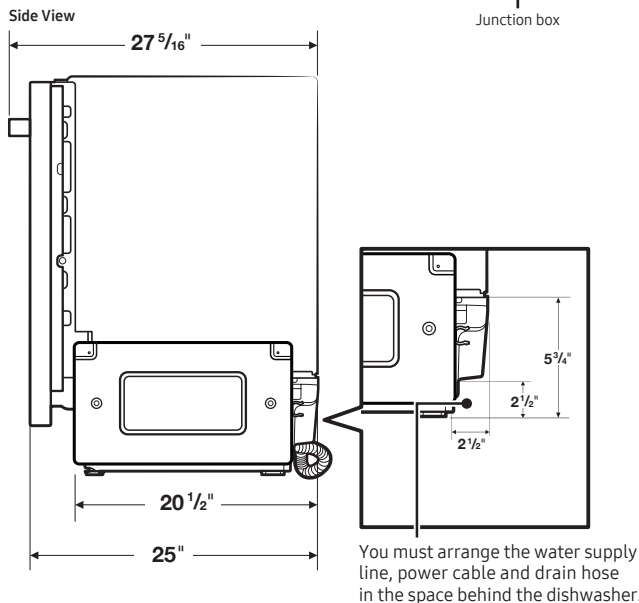

Dimensions

Features

- 6 Wash Cycles: Auto, Normal, Heavy, Delicate, Express 60, Rinse Only
- 6 Options: Half-Load Wash (Lower Rack), StormWash™, Hi-Temp Wash, Sanitize (Anti-bacterial – NSF), Delay Start, Control Lock
- AutoRelease™ Door
- Hidden Heat Element
- Stainless Steel Interior Tub

Convenience

- Control Lock
- Digital Water Leakage Sensor
- 3rd Rack
- One-Touch Adjustable Racking System
- Silverware Basket
- Upper Rack: Foldable Cup Shelves, 2 Adjustable Tines
- Lower Rack: Fold-Down Tines

Warranty

One (1) Year All Parts and Labor

Five (5) Year Limited on Printed Circuit Board and Interior Nylon Racks

Product Dimensions & Weight (WxHxD)

Dimensions (height is adjustable):

23⁷/₈" x 33⁷/₈" – 35" x 24³/₄"

Weight: 95 lbs

Shipping Dimensions & Weight (WxHxD)

Dimensions:

26" x 35" x 29¹/₂"

Weight: 106 lbs

Color

Fingerprint Resistant
Stainless Steel

Model

DW80R7061US

UPC Code

887276337777

Fingerprint Resistant
Black Stainless Steel

DW80R7061UG

887276335087