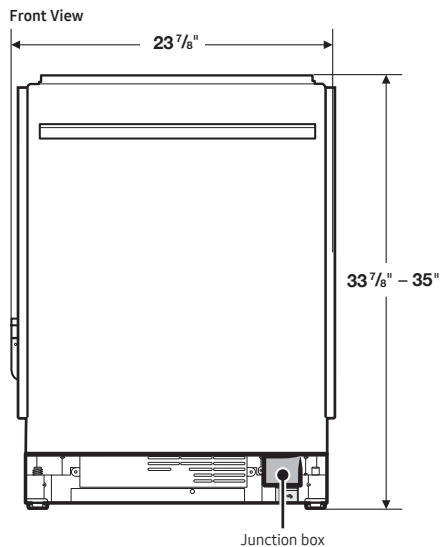

Dimensions

Features

- 6 Wash Cycles: Auto, Normal, Heavy, Delicate, Express 60, Rinse Only
- 6 Options: Half-Load Wash (Lower Rack), StormWash™, Hi-Temp Wash, Sanitize (Anti-bacterial – NSF), Delay Start, Control Lock
- AutoRelease™ Door
- Hidden Heat Element
- Stainless Steel Interior Tub

Convenience

- Control Lock
- Digital Water Leakage Sensor
- 3rd Rack
- One-Touch Adjustable Racking System
- Silverware Basket
- Upper Rack: Foldable Cup Shelves, 2 Adjustable Tines
- Lower Rack: Fold-Down Tines

Warranty

One (1) Year All Parts and Labor

Five (5) Year Limited on Printed Circuit Board and Interior Nylon Racks

Product Dimensions & Weight (WxHxD)

Dimensions (height is adjustable):

23⁷/₈" x 33⁷/₈" – 35" x 24³/₄"

Weight: 95 lbs

Shipping Dimensions & Weight (WxHxD)

Dimensions:

26" x 35" x 29¹/₂"

Weight: 106 lbs

Color

Fingerprint Resistant
Stainless Steel

Model

DW80R7061US

UPC Code

887276337777

Fingerprint Resistant
Black Stainless Steel

DW80R7061UG

887276335087