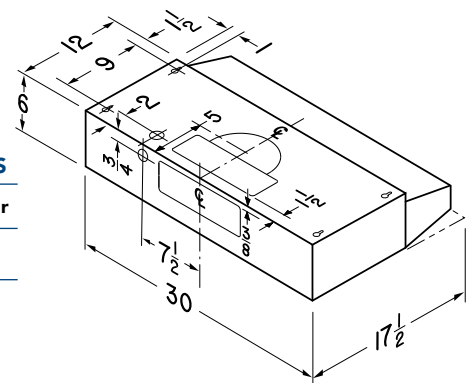

NEW!
BLACK
STAINLESS
STEEL FINISH

BLACK STAINLESS
30" F4030BLS

- Four-way convertible; installs ducted 3-1/4" x 10" (vertical and horizontal), 7" round (vertical) and non-ducted (non-ducted filter sold separately).
- 160 CFM, 6.5 sones (3-1/4" x 10" discharge) or 190 CFM (7" round discharge) performance—HVI Certified.
- Accepts up to 75-watt light (bulb sold separately).
- Dishwasher-safe aluminum grease filter.
- Includes 3-1/4" x 10" damper/adaptor and 7" round adaptor.
- 7" round damper optional.
- BP87Q dampers sold separately.
- ADA compliant, remote operation using a standard UL approved wall switch.

F4030BLS SPECIFICATIONS

F4030BLS SPECIFICATIONS							OPTIONAL ACCESSORIES		
Width	Vertical CFM	Blower	Sones	Volts	Amps	Duct	Charcoal Filter	7" RD Damper	
30"	160	Internal	6.5	120	1.8	3-1/4" x 10"	41F	BP87Q	
	190					7" RD			