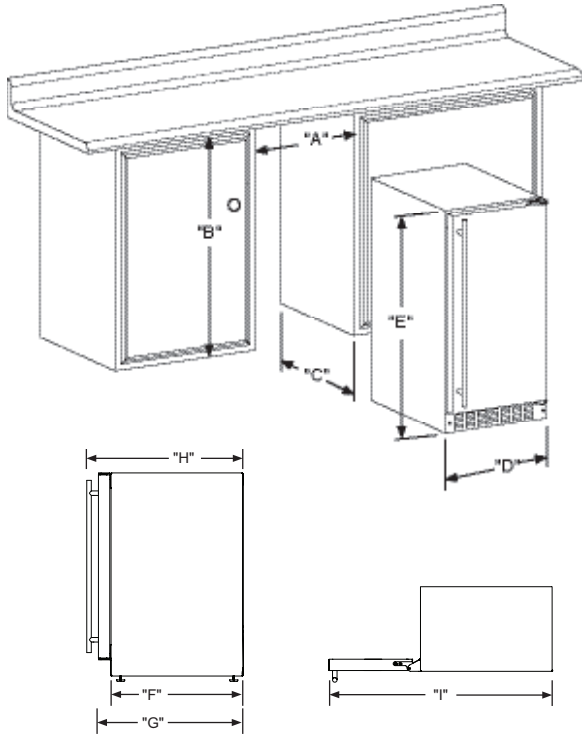

Panel Overlay Dimensions (Solid Door)

Rough-In Dimensions

A. Rough-In Width	15"
B. Rough-In Height	34" to 35"
C. Rough-In Depth	24"

Product Dimensions

D. Width	14 7/8"	
E. Height	33 3/4" to 34 3/4"	
F. Cabinet Depth	21 1/2"	
G. Depth to Front of Door	Solid Door	23 5/8"
	Overlay Door	22 7/8"
H. Depth to Handle	25 1/2" (Stainless Steel)	
I. Depth with door at 90°	Solid Door	37 3/8"
	Overlay Door	38 5/8"

Product Features

Interior Cabinet Finish	Black
Capacity	35 lbs of Ice Storage
Shelving System	NA
Shelf Fronts	NA
Other Storage	Ice Bin
Interior Lighting	Illuminice™ LED Lighting
Toe Grill Finish	Black
Hinge	Classic Hinge
Handle	Slim Designer Handle (Panel Overlay Does Not Include Handle)
Control Type	Intuit™
Temperature Range	NA
Lock	No
Electrical Requirements	115V / 60Hz / 15A
Length of Power Cord	6'
Shipping Weight	127 lbs
Finishes	Stainless Steel, Overlay, Black
Vacation Mode	Yes
Agency Approvals	CSA