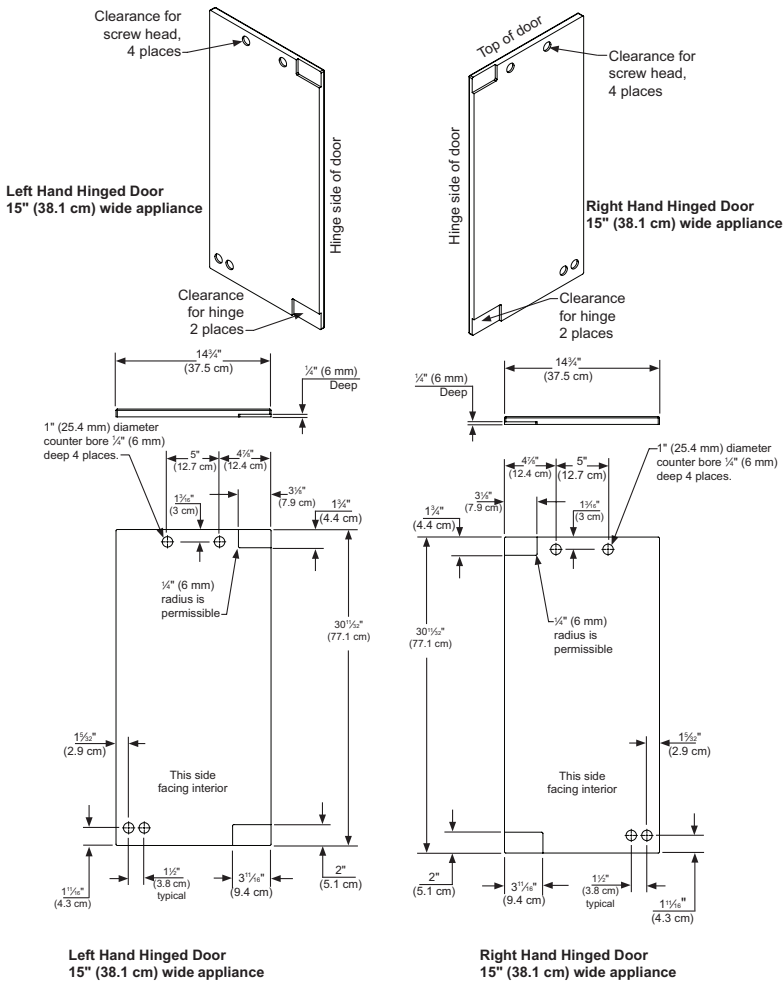

**Based on national average of \$0.12 kWh at 100% operation
Note: Ice production rate optimal when ambient air and water temperature is at or below 72° F.

Ordering Options

Gravity Drain Applications	
Solid Stainless Steel Door, Right Hinge	ML15CLS2RS
Solid Stainless Steel Door, Left Hinge	ML15CLS2LS
Stainless Frame, Glass Door, Right Hinge	ML15CLG2RS
Stainless Frame, Glass Door, Left Hinge	ML15CLG2LS
Black Door, Right Hinge	ML15CLS2RB
Black Door, Left Hinge	ML15CLS2LB
Panel-Ready Solid Overlay Door, Integrated Right Hinge*	ML15CLP3RP
Panel-Ready Solid Overlay Door, Integrated Left Hinge*	ML15CLP3LP
Factory Installed Pump	
Solid Stainless Door, Right Hinge	ML15CPS2RS
Solid Stainless Door, Left Hinge	ML15CPS2LS
Stainless Frame, Glass Door, Right Hinge	ML15CPG2RS
Stainless Frame, Glass Door, Left Hinge	ML15CPG2LS
Black Door, Right Hinge	ML15CPS2RB
Black Door, Left Hinge	ML15CPS2LB
Panel-Ready Solid Overlay Door, Integrated Right Hinge*	ML15CPP3RP
Panel-Ready Solid Overlay Door, Integrated Left Hinge*	ML15CPP3LP

*Easy installation! No panel kit required. Consult your cabinet maker for overlay panel and handle options.

Finish Options

Solid Stainless Steel

Stainless Steel Frame

Solid Overlay (Panel Ready)*

Black

Product Dimensions

Panel Overlay Dimensions (Solid Door)

Rough-In Dimensions

A. Rough-In Width	15"
B. Rough-In Height	34" to 35"
C. Rough-In Depth	24"

Product Dimensions

D. Width	14 7/8"	
E. Height	33 3/4" to 34 3/4"	
F. Cabinet Depth	21 1/2"	
G. Depth to Front of Door	Solid Door	23 5/8"
	Overlay Door	22 7/8"
H. Depth to Handle	25 1/2" (Stainless Steel)	
I. Depth with door at 90°	Solid Door	37 3/8"
	Overlay Door	38 5/8"