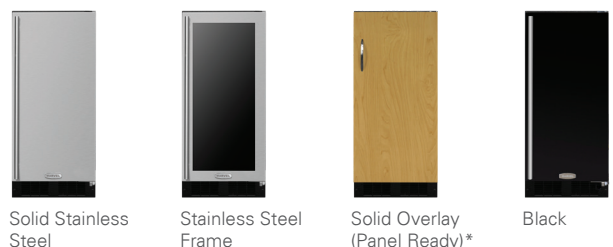

Aesthetics

- Illuminice™ feature projects arctic white LED light through clear ice for a dazzling illumination effect
- First-ever glass door model with midnight black interior adds drama to entertaining at home
- Easy-to-install panel-ready option includes soft-close integrated hinge
- Finish options: stainless steel, black or overlay panel

*Easy installation! No panel kit required. Consult your cabinet maker for overlay panel and handle options.

Finish Options

Solid Stainless Steel

Stainless Steel Frame

Solid Overlay (Panel Ready)*

Black

Product Dimensions