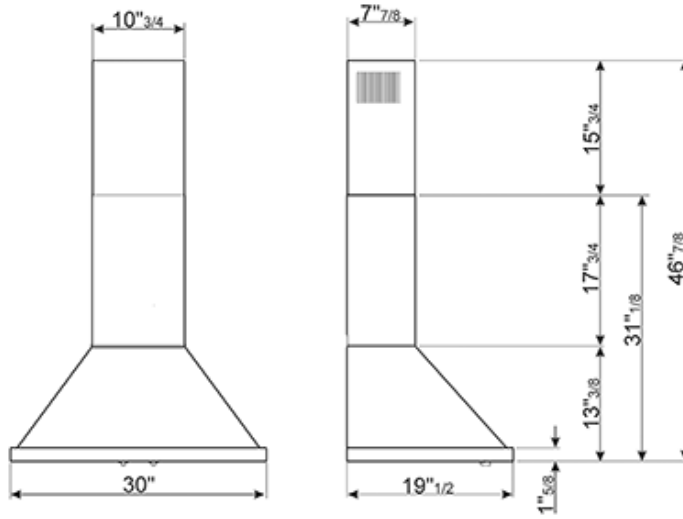

KPF30URD

Portofino

wall mounted ventilation hood
30"
red

SMEG U.S.A. INC.
A&D BUILDING
150 EAST 58th STREET, 7th FLOOR
NEW YORK, NY, 10155
Tel. +1 212 265 5378
Fax +1 212 265 5945