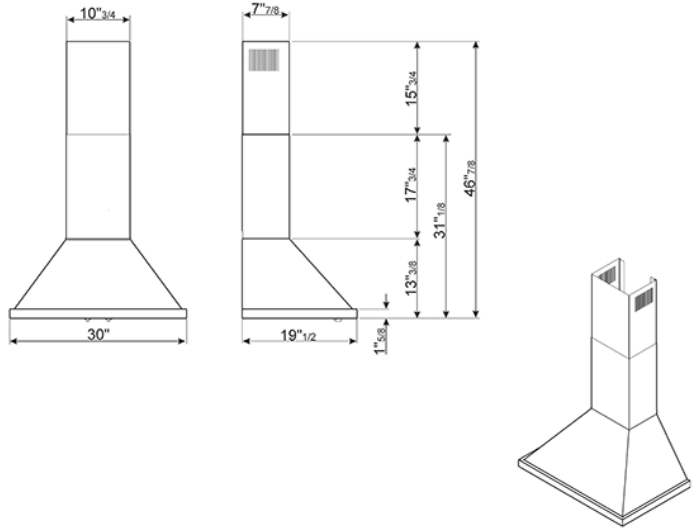

30" Portofino Chimney Hood, Red
 EAN13: 8017709261801

• **TECHNICAL SPECIFICATIONS** • Operating mode: vented or recirculating • Control knobs • 4 speed levels • Maximum extraction power: 600 CFM • 2 LED lights • Noise level at maximum speed: 75 dB(A) • Motor power 455 W • 3 stainless steel grease filters • **ELECTRICAL SPECIFICATIONS** • Nominal power: 495 W • Voltage: 120 V • Frequency: 60 Hz