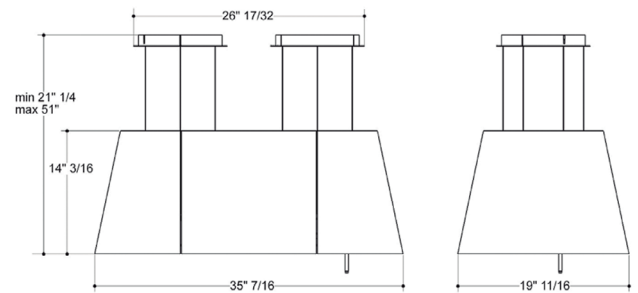

Think Outside the Kitchen and consider Twin for an "Air Cleansing" role in other rooms of the home, such as a smoky billiard room or den.

≥24"

≥30"

MOUNTING
HEIGHT
RANGE

SPECIFICATIONS

	36" UNIT
Model: Dimensions: Blower Type(internal): Blower Performance: Speed 1 Speed 2 Speed 3 Speed 4 Noise (sones): Working Speed Finish: Controls: Illumination: Filter Type: Installation Type: Electrical:	ETP536SS 35 7/16"W x 19 11/16"D x 14 3/16"H 550 CFM, 4-Speed Internal 200 CFM 325 CFM 450 CFM 550 CFM Min: 0.3 Sones, Max: 4.3 Sones Stainless Steel Magic Wand 2, 20 Watt Halogen Lamps, 1 Light Intensity (bulbs included) 6, 40 Watt Incandescent Ambient Lamps, Infinite Light Adjustment (bulbs included) 2, Dishwasher- Safe Aluminum Mesh Grease & 2, Long Life Carbon (both included) Recirculating Installation Only 120V-60Hz, 320 Watts at 2.7 Amps
KITS: Optional High Ceiling Extension Kit Range 6'10" - 23' 5" (Requires 2 Kits) Optional Jet Black Remote Control	KIT01921 KIT02183/1
CONSUMABLE PARTS: Replacement Grease Filter (1) Replacement Carbon Filter (1) Replacement Light Bulb (1)	KIT01711 F00433/1 2006BH (Flood) / 2006CL (Ambient)