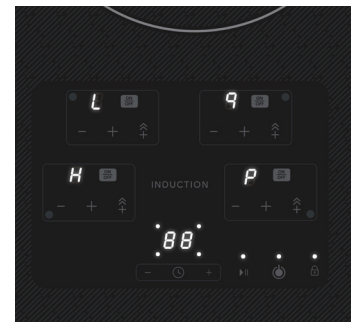

The SDH3042DB has advanced safety features. All of the cooktop controls can be locked-down. Cookware must be present for a cooking zone to turn on, so you won't accidentally turn it on, or leave it on after you remove the pan. Plus all cooking zones countdown and turn themselves off after 120 minutes so kitchen mishaps are less likely.

Powerful and efficient, fast and flexible, the beautiful Sharp SDH3042DB Induction Cooktop is certainly Simply Better Living.

The residual heat indicator lets you know if a cooking zone is still hot.

Use the convenient cooling zone to quickly and smoothly move a pan off an active zone.

Simmer Enhancer precisely holds the temperature for extraordinarily consistent simmering.

Bright white LED controls make the touch glass clear and easy to read.

SHARP

Simply Better Living

**7400
WATTS****30"
WIDTH**

30" Induction Cooktop

SDH3042DB**SPECIFICATIONS****DESIGN**

Size	30" Wide
Number of Cooking Zones	4
Color	Black

CONTROLS

Control Type	Glass Touch
Control Location	Front Center
Display	White LED

FEATURES

Power Adjustment Levels	1 - 9
Power Boost Mode "P"	All Zones
Keep Warm Mode "L"	All Zones
Simmer Enhancer Cooking Zones	Front Left / Rear Right (at levels 1-4)
1-99 Minute Timer / Zone	Yes, All Zones
Automatic Pan Detection	Yes, All Zones
Pan Size Detection	Yes, All Zones
Residual Heat Indicator "H"	Yes, All Zones
Control Lock	Yes
Auto Power Shut Down	Yes, 120 minutes
Ventilation Spacers	Yes, 4
Cooling Zone	Yes