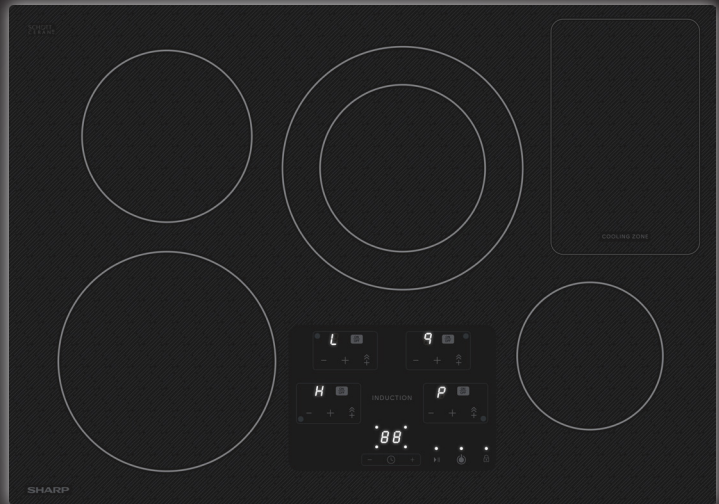

SHARP

Simply Better Living

30" Induction Cooktop

SDH3042DB**7400
WATTS****30"
WIDTH****Contemporary European Black Mirror Finish Made with Premium Schott® Glass****Four Induction Cooking Zones Including a Variable Sized Zone and Convenient Cooling Zone****Power Boost Increases Power by up-to 50%****Enhanced, White LED Display****Simmer Enhancer for Extraordinary and Consistent Cooking Performance****Residual Heat Indicator for Each Cooking Zone****Can be Installed Over a Sharp® Built-In Wall Oven or Microwave Drawer™**

DESIGNED FOR YOUR DREAM KITCHEN

The Sharp® SDH3042DB Induction Cooktop is a powerful, beautiful addition to your dream kitchen. The black mirror finish of the premium Schott® glass surface is a perfect match and can be combined with our Easy Wave Open Microwave Drawer™ and our European Convection Built-In Single Wall Oven.

30" Induction Cooktop

SDH3042DB**SPECIFICATIONS****DESIGN**

Size	30" Wide
Number of Cooking Zones	4
Color	Black

CONTROLS

Control Type	Glass Touch
Control Location	Front Center
Display	White LED

FEATURES

Power Adjustment Levels	1 - 9
Power Boost Mode "P"	All Zones
Keep Warm Mode "L"	All Zones
Simmer Enhancer Cooking Zones	Front Left / Rear Right (at levels 1-4)
1-99 Minute Timer / Zone	Yes, All Zones
Automatic Pan Detection	Yes, All Zones
Pan Size Detection	Yes, All Zones
Residual Heat Indicator "H"	Yes, All Zones
Control Lock	Yes
Auto Power Shut Down	Yes, 120 minutes
Ventilation Spacers	Yes, 4
Cooling Zone	Yes