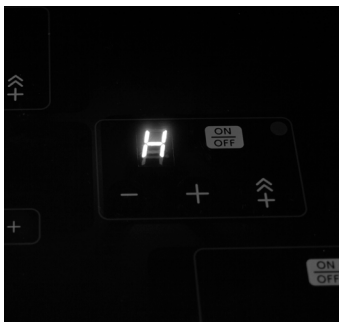

The four cooking zones give you more flexibility to orchestrate even your most elaborate entertaining. The SDH3042DB features a variable-sized zone and a convenient cooling zone. More precise than gas, more efficient than electric, the Sharp Induction Cooktop is faster than either. There is a kitchen timer, and even a Power Boost for those times when you just need that pasta water to boil. The Simmer Enhancer option provides low, consistent cooking performance for your most delicate soups and sauces. Heat is generated directly into the cookware itself, so there is less wasted energy to heat up your kitchen. And without an open flame or radiant coil, spills and splatters are less likely to burn, and a breeze to clean up.

The SDH3042DB has advanced safety features. All of the cooktop controls can be locked-down. Cookware must be present for a cooking zone to turn on, so you won't accidentally turn it on, or leave it on after you remove the pan. Plus all cooking zones countdown and turn themselves off after 120 minutes so kitchen mishaps are less likely.

Powerful and efficient, fast and flexible, the beautiful Sharp SDH3042DB Induction Cooktop is certainly Simply Better Living.

The residual heat indicator lets you know if a cooking zone is still hot.