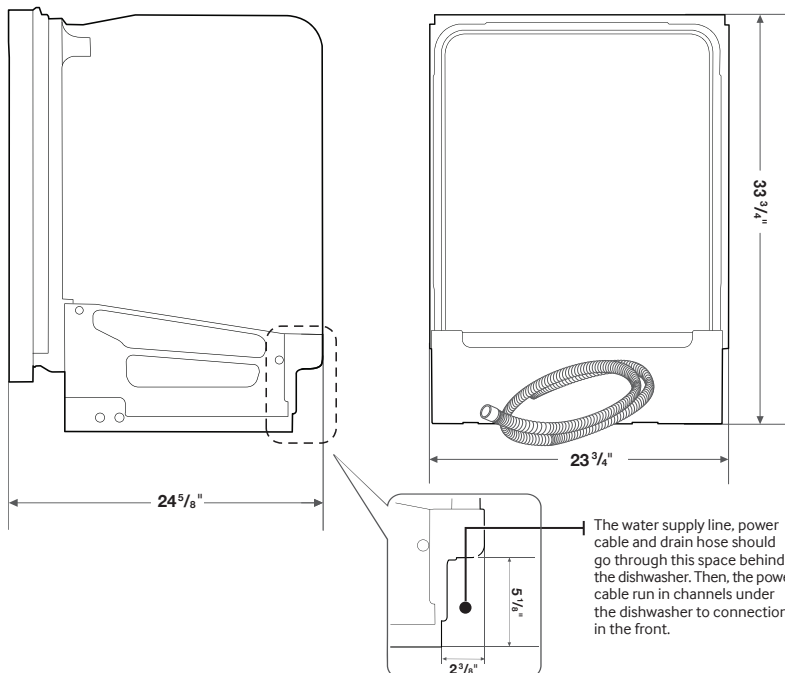

Warranty

One (1) Year All Parts and Labor
Five (5) Year Limited on Printed Circuit Board

Product Dimensions & Weight (WxHxD)

Dimensions: 23 3/4" x 33 3/4" x 24 5/8"

Weight: 66.1 lbs.

Shipping Dimensions & Weight (WxHxD)

Dimensions: 26 1/2" x 35" x 29 1/2"

Weight: 81.6 lbs.

Dimensions

Side View

Rear View

Color	Model #	UPC Code
Stainless Steel	DW80N3030US	887276269887
White	DW80N3030UW	887276269894
Black	DW80N3030UB	887276269870