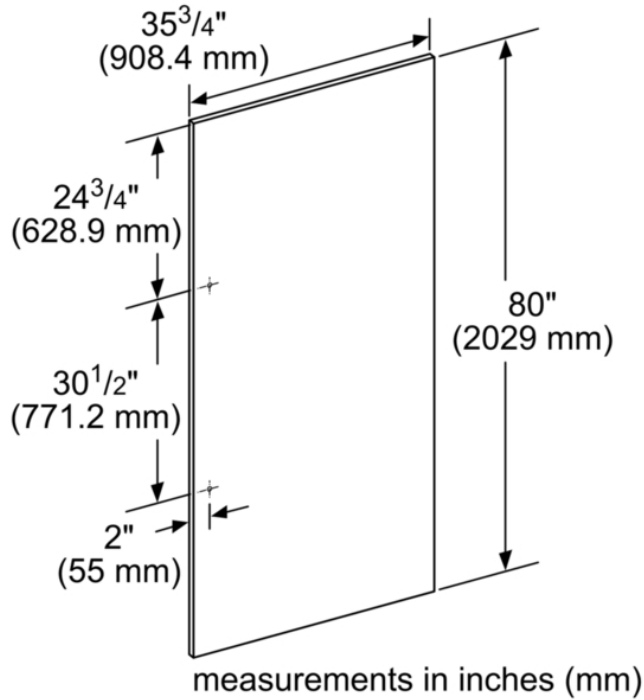

36" Flat Panel Stainless Steel

Product Features

Notes: Please refer to installation instructions. Installation instructions are available at www.thermador.com. Specifications are correct at the time of printing. Thermador reserves the right to change product specifications and design at any time, without notice.

1 800 735 4328 | WWW.THERMADOR.COM | 1901 Main Street, Suite 600 Irvine, CA 92614

©2022 BSH HOME APPLIANCES CORPORATION, ALL RIGHTS RESERVED LITHO DATE: 03/2022

36" Flat Panel Stainless Steel

Product Features

	Accessory
Brand	Thermador
SKU	TFL36IR900
Internal article number	00000000000717523
EAN code	825225944935
	61
	81
UPC code	825225944935
Product image	MCSA02072649_H9427_1460403_TFL36IR900_cmy

Technical Specification