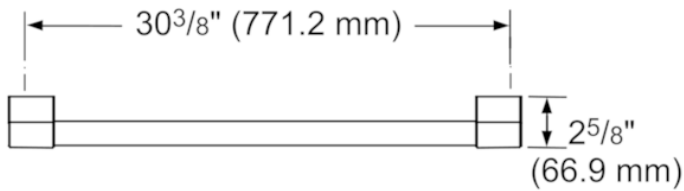

36" Professional Handle New Design

Product Features

Notes: Please refer to installation instructions. Installation instructions are available at www.thermador.com. Specifications are correct at the time of printing. Thermador reserves the right to change product specifications and design at any time, without notice.

1 800 735 4328 | WWW.THERMADOR.COM | 1901 Main Street, Suite 600 Irvine, CA 92614

©2019 BSH HOME APPLIANCES CORPORATION, ALL RIGHTS RESERVED LITHO DATE: 07/2019

36" Professional Handle New Design

measurements in inches (mm)

Product Features

Brand	Thermador
SKU	PR36HNDL20
Internal article number	00000000011024428
EAN code	825225944683
Net weight (lbs)	2
Gross weight (lbs)	3
Standard number of units per pallet	96
UPC code	825225944683
Name of product image	MCSA02072545_H9416_1460303_PR36HNDL20_cmy