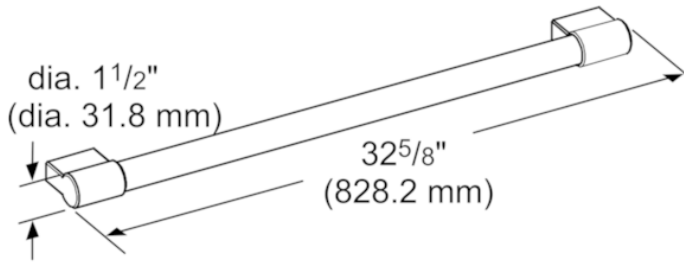

36" Professional Handle New Design

Product Features

Notes: Please refer to installation instructions. Installation instructions are available at www.thermador.com. Specifications are correct at the time of printing. Thermador reserves the right to change product specifications and design at any time, without notice.

1 800 735 4328 | WWW.THERMADOR.COM | 1901 Main Street, Suite 600 Irvine, CA 92614

©2019 BSH HOME APPLIANCES CORPORATION, ALL RIGHTS RESERVED LITHO DATE: 07/2019

36" Professional Handle New Design

measurements in inches (mm)

Product Features

Brand	Thermador
SKU	PR36HNDL20
Internal article number	00000000011024428
EAN code	825225944683
Net weight (lbs)	2
Gross weight (lbs)	3
Standard number of units per pallet	96
UPC code	825225944683
Name of product image	MCSA02072545_H9416_1460303_PR36HNDL20_cmy