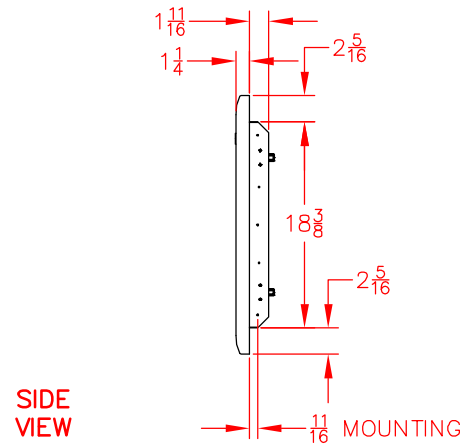

LDR24L-4 SINGLE ACCESS DOOR, LEFT, 24"

PRODUCT DIMENSIONS

CUTOUT DIMENSIONS