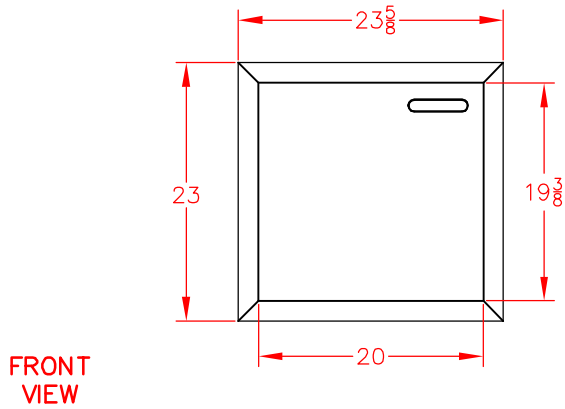

LDR24L-4 SINGLE ACCESS DOOR, LEFT, 24"

PRODUCT DIMENSIONS

CUTOUT DIMENSIONS