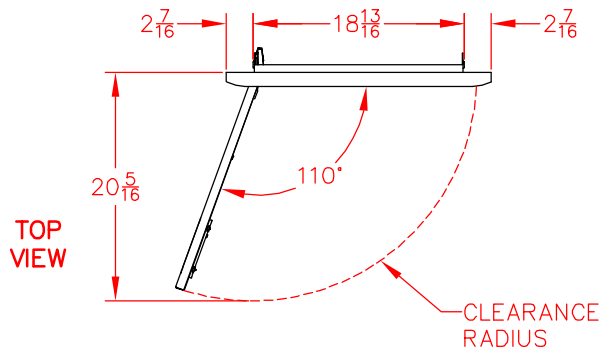

LDR24L-4 SINGLE ACCESS DOOR, LEFT, 24"

PRODUCT DIMENSIONS

CUTOUT DIMENSIONS