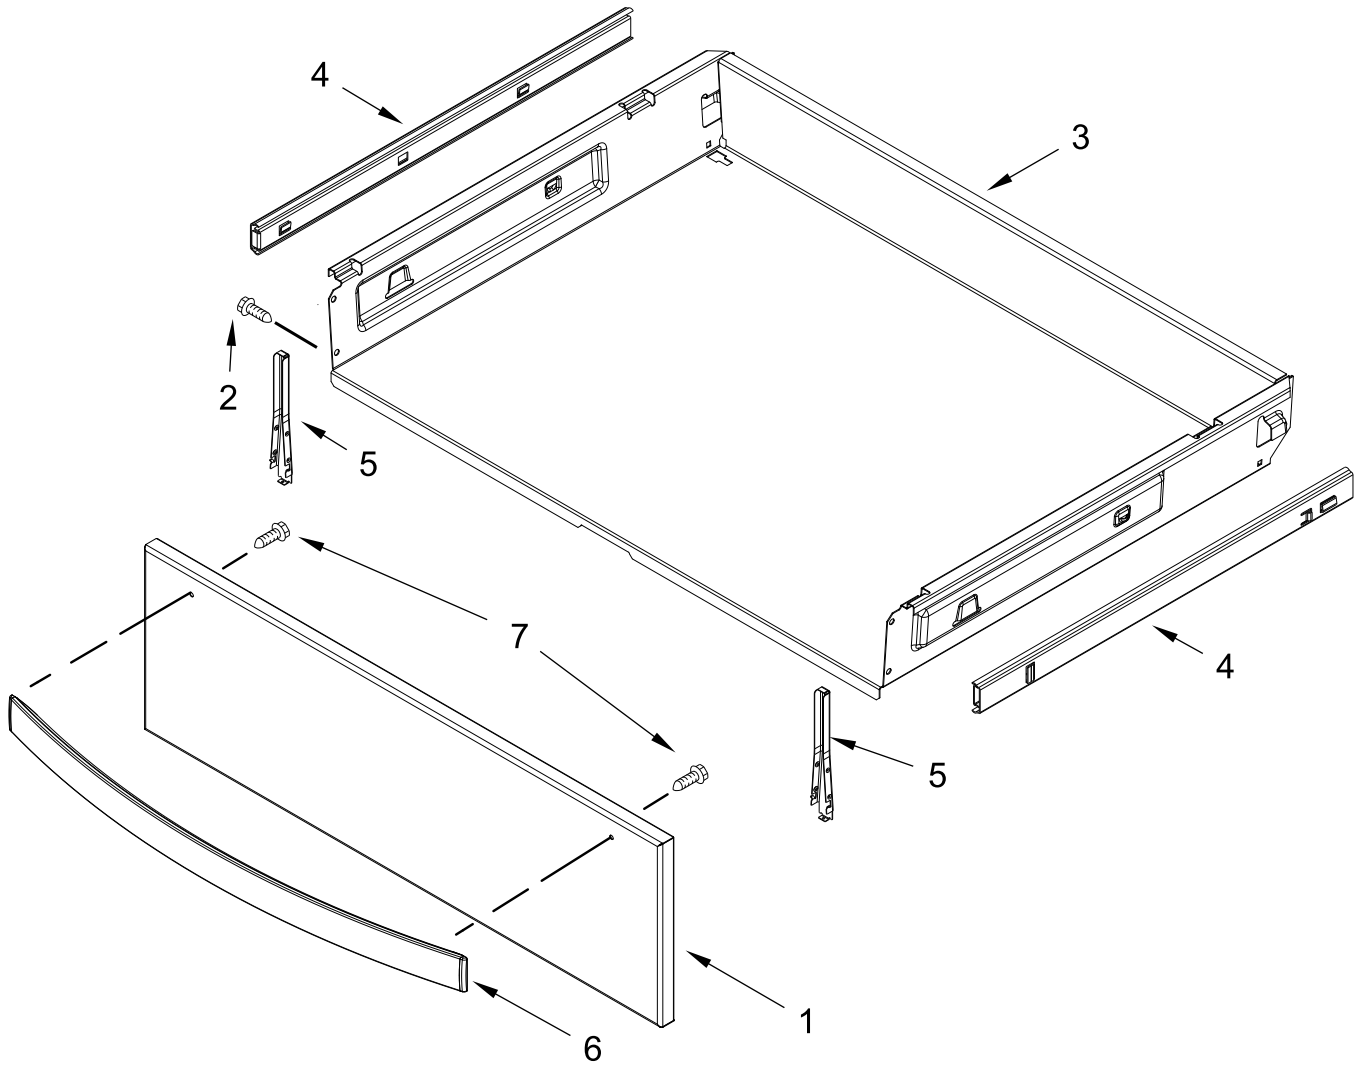

DOOR PARTS

<u>Illus.</u> <u>No.</u>	<u>Part No.</u>	<u>Description</u>	<u>Illus.</u> <u>No.</u>	<u>Part No.</u>	<u>Description</u>	<u>Illus.</u> <u>No.</u>	<u>Part No.</u>	<u>Description</u>
1	W10813142	Spacer, Glass	9		Glass Assembly, Outer Door	15	7109P084-60	Washer, Fiber
2	W10480830	Screw				16	W10884775	Nameplate
3		Handle, Door		W10864214	Stainless			
	W10918786	Stainless		W10888239	Black Stainless			
	W10918791	Black Stainless	10		Vent, Trim			
4	W10826568	Liner, Door		W10887939	Black			
5	W10031790	Screw	11	W10327235	Screw			
6	W10813616	Glass, Inner	12	W10813139	Rail, Vertical Support			
7	W10541911	Bracket, Glass Upper Handle	13	W10031780	Screw			
8	W10885519	Hinge, Door (Active)	14	W10813140	Rail, Horizontal Support			

DRAWER PARTS