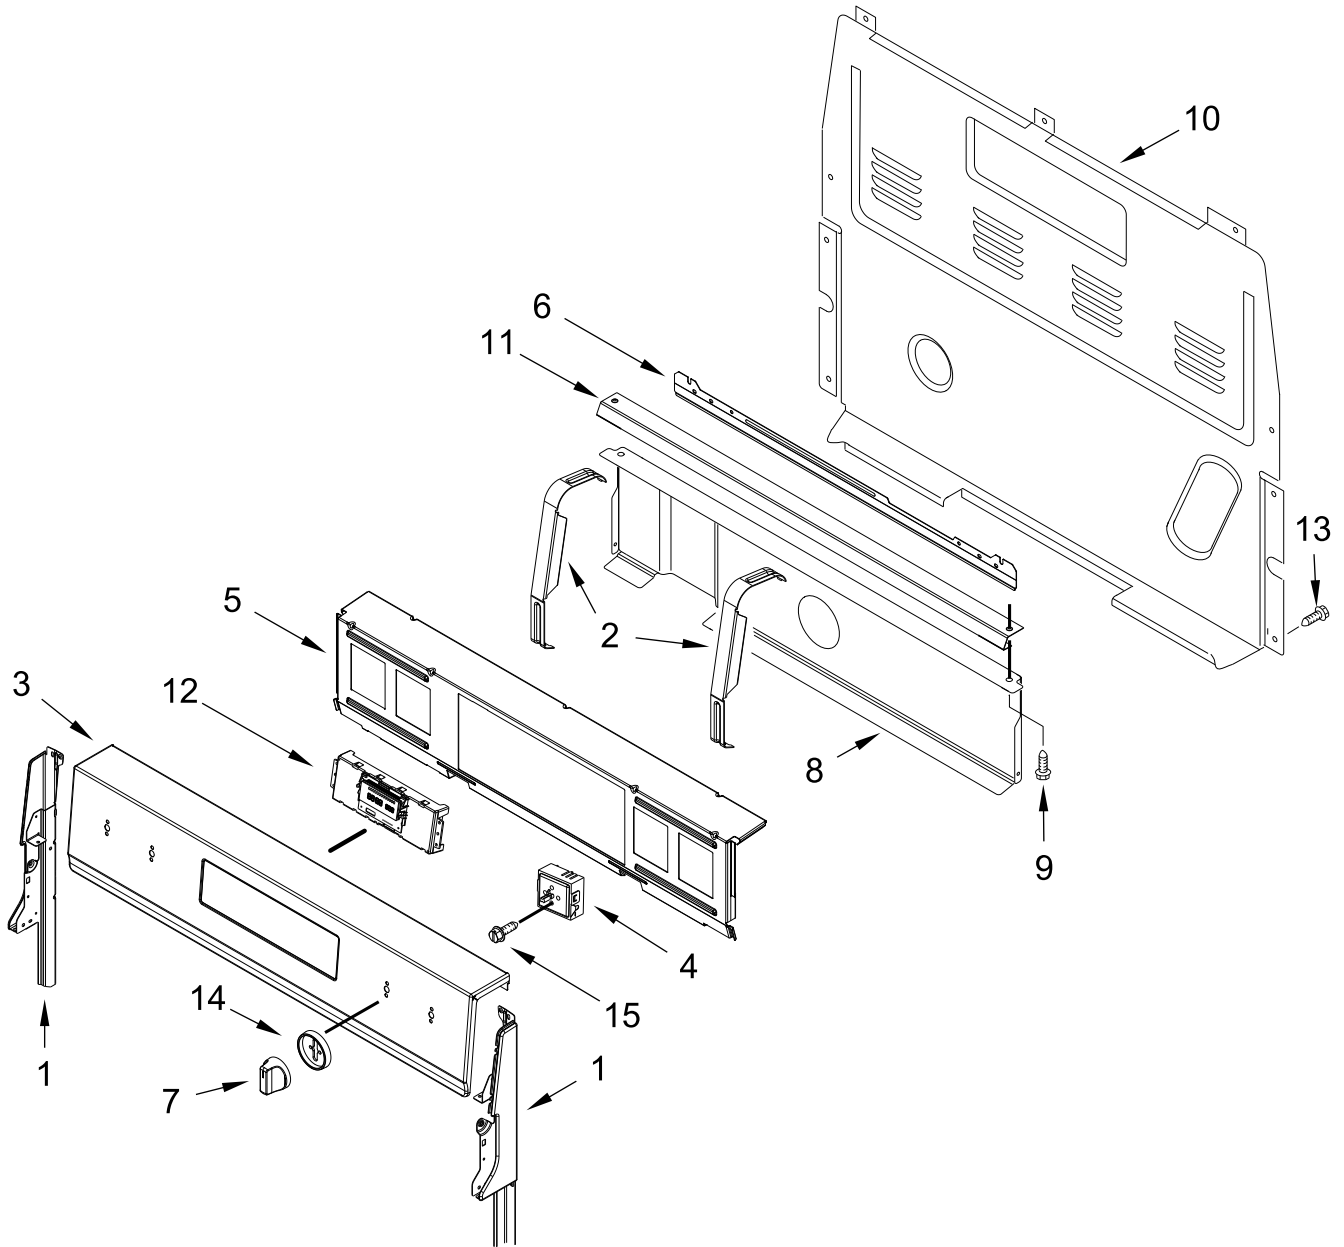

CONTROL PANEL PARTS