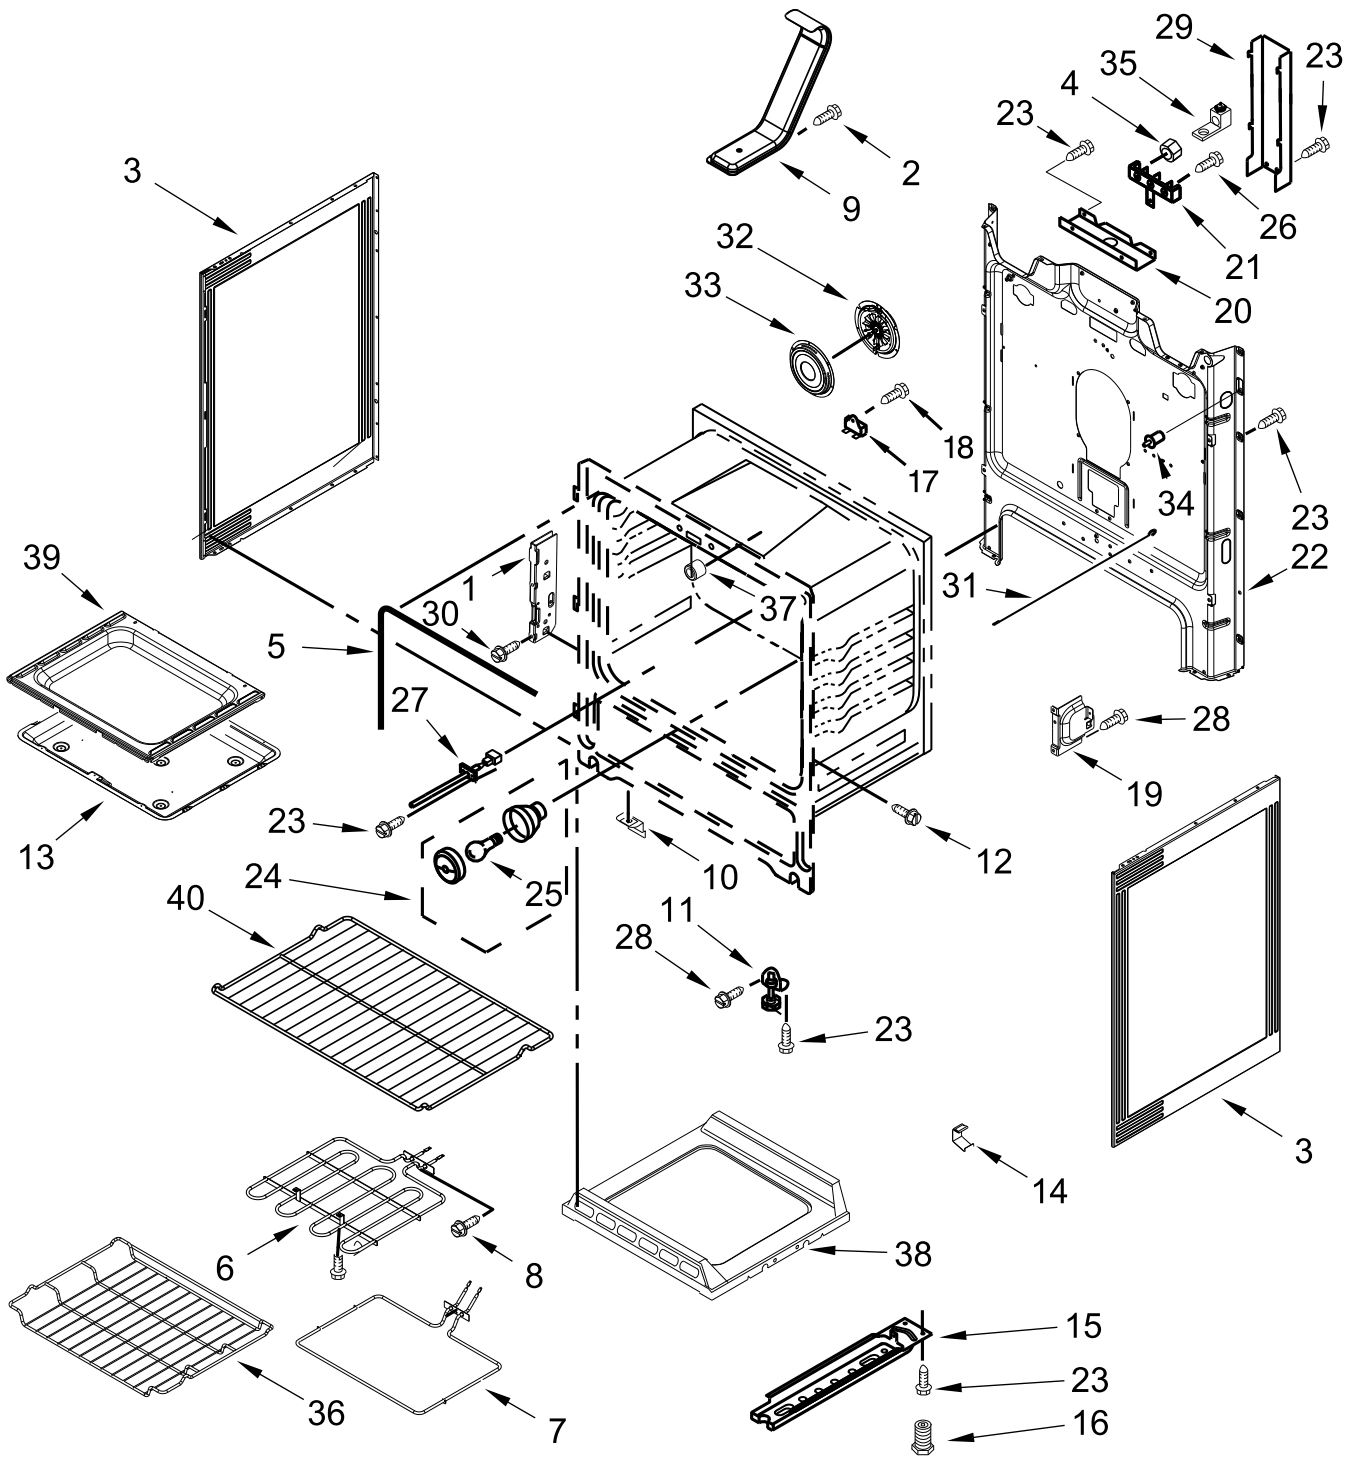

CHASSIS PARTS

CHASSIS PARTS

<u>Illus.</u> <u>No.</u>	<u>Part No.</u>	<u>Description</u>	<u>Illus.</u> <u>No.</u>	<u>Part No.</u>	<u>Description</u>	<u>Illus.</u> <u>No.</u>	<u>Part No.</u>	<u>Description</u>
1	W10289077	Receiver, Hinge	19	W10273002	Bracket, Oven Support	39	W10774446	Bottom, Oven
2	3196165	Screw	20	3186034	Bracket, Service	40	W10531060	Rack, Oven
3		Panel, Side	21	W10245259	Block, Terminal			FOLLOWING PARTS NOT ILLUSTRATED
	W10162245	Black	22	W10273169	Back, Main			
4	3400029	Nut	23	3196178	Screw		W10194393	Insulation, Wrap
5	W10162385	Gasket, Door	24	W10454648	Assembly, Light		W10225524	Insulation, Back
6	W10544951	Element, Broil	25	311255	Bulb, Oven Light		W10225523	Insulation, Bottom
7	W10774342	Element, Bake	26	3400016	Screw		4820F015-59	Insulation, Strap
8	W10362924	Screw	27	W10181986	Sensor, Oven			
9	W10134285	Tube, Vent	28	3196169	Screw			
10	W10035900	Support, Oven Bottom	29	W10326122	Cover, Terminal Block			
11	W10341186	Assembly, Front Foot	30	W10031780	Screw			
12	W10067840	Screw	31	W10273192	Rod, Door Switch			
13	W10346147	Pan, Bake	32	W10617485	Fan, Convection			
14	W10137382	Clip, Panel	33	W10346154	Cover, Convection			
15	W10390007	Assembly, Base Rail (Right)	34	W10627802	Switch, Door			
	W10390008	Assembly, Base Rail (Left)	35	W10281322	Kit, Bare Wire Adapter Block			
16	W10058460	Foot, Leveling	36	W10289145	Rack, Oven (Gull-Wing)			
17	3196548	Fuse, Thermal	37	9758701	Spacer, Door			
18	3196172	Screw	38	W10726740	Shield, Heat