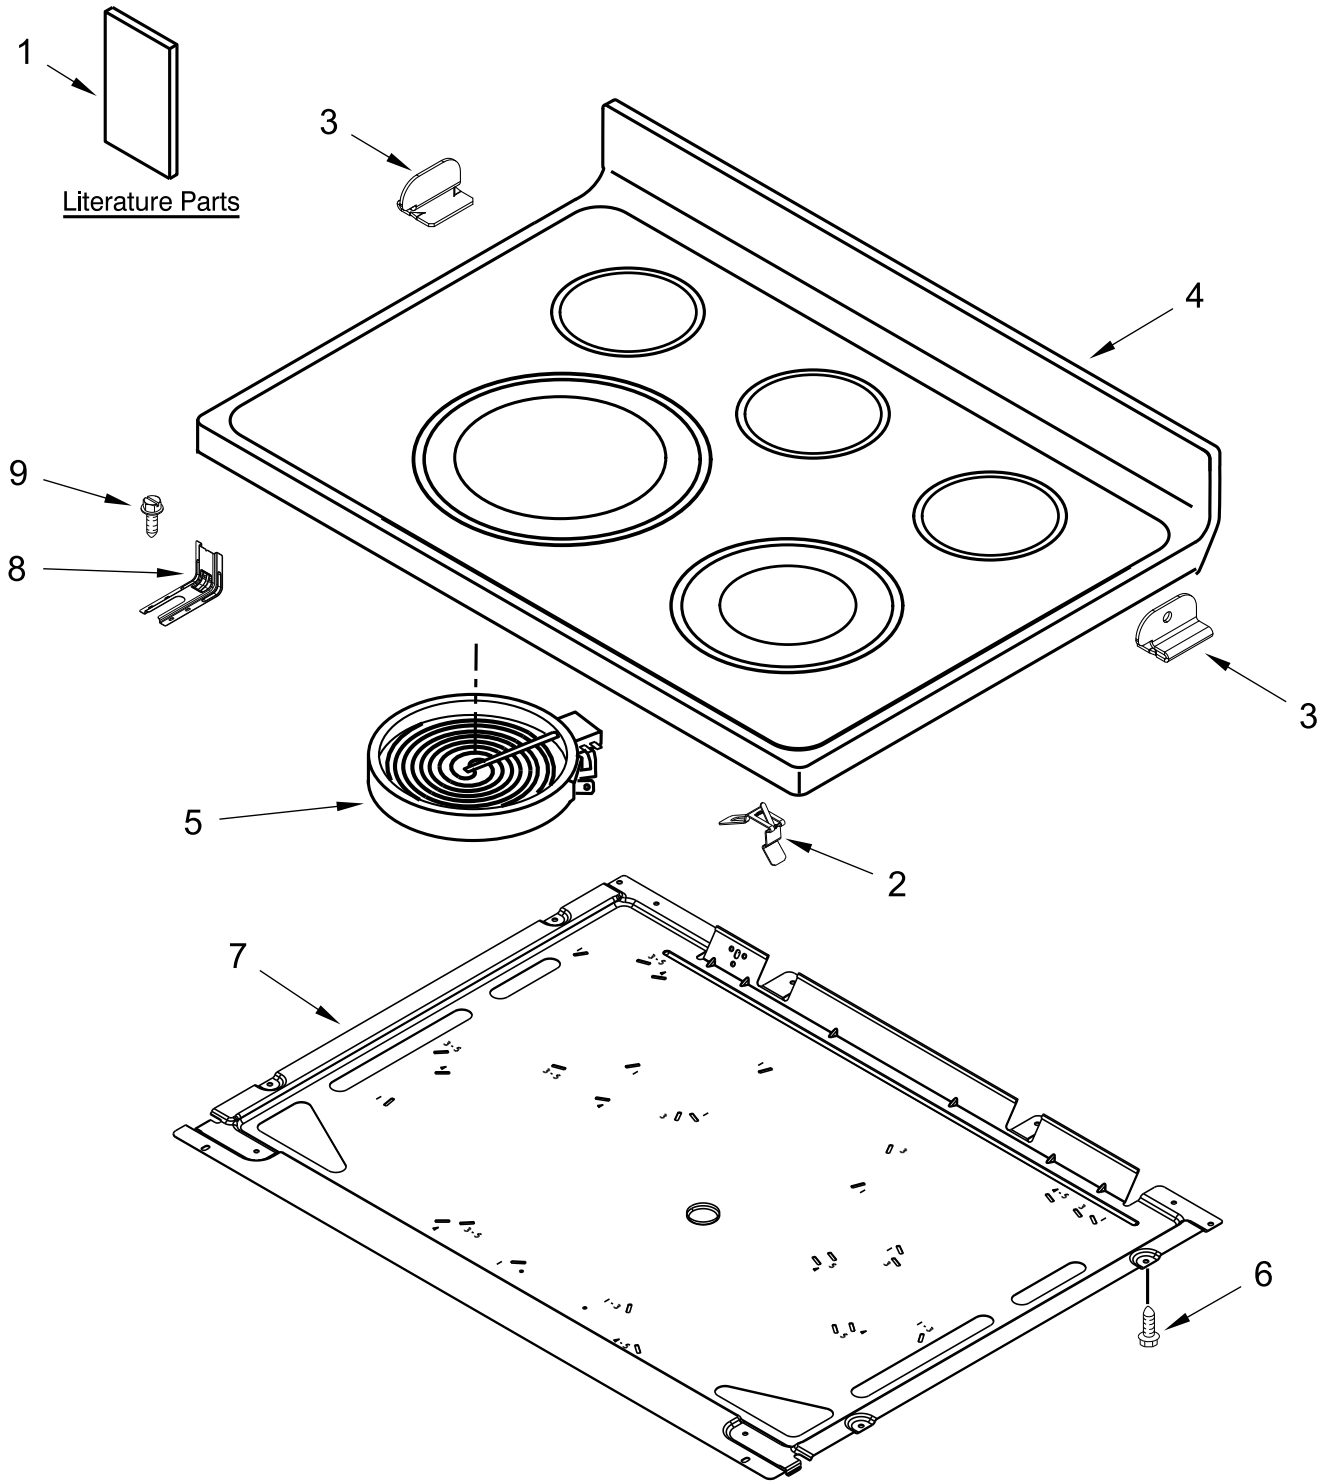

30" ELECTRIC FREESTANDING STANDARD CLEAN RANGE

MODELS:

WFE775H0HZ0 (Stainless)

WFE775H0HV0 (Black Stainless)

COOKTOP PARTS

COOKTOP PARTS

<u>Illus. No.</u>	<u>Part No.</u>	<u>Description</u>	<u>Illus. No.</u>	<u>Part No.</u>	<u>Description</u>	<u>Illus. No.</u>	<u>Part No.</u>	<u>Description</u>
1		Literature Parts	4		Cooktop	7	W10691223	Pan, Radiant Element
	W11085337	Instructions, Installation		W10865058	Black	8	W10306542	Bracket, Anti-Tip
	W11085357	Use and Care Guide	5	W10342780	Element (1300W) (Left Rear)	9	7101P485-60	Screw, Anti-Tip Kit
	W11096111	Tech Sheet (English)		8273994	Element (1200W) (Right Rear)			FOLLOWING PARTS NOT ILLUSTRATED
	W11087255	Guide, Quick Start (English)		W10275048	Element (3000/1400W) (Right Front)	W10884163		Harness, Main
	9762761	Tips, Safe Cooking (English)		W10799048	Element, Warm Zone (Center Rear)	W10174460		Harness, Warm Zone
2	W10225448	Spring, Element		W10711900	Element (3000W) (Left Front)	W10083650		Harness, Sensor
3	W10607641	Bracket, Cooktop (Left)				W10884834		Harness, Cooktop (Right)
	W10607642	Bracket, Cooktop (Right)	6	3196169	Screw	W10884836		Harness, Wire (Cooktop Left)