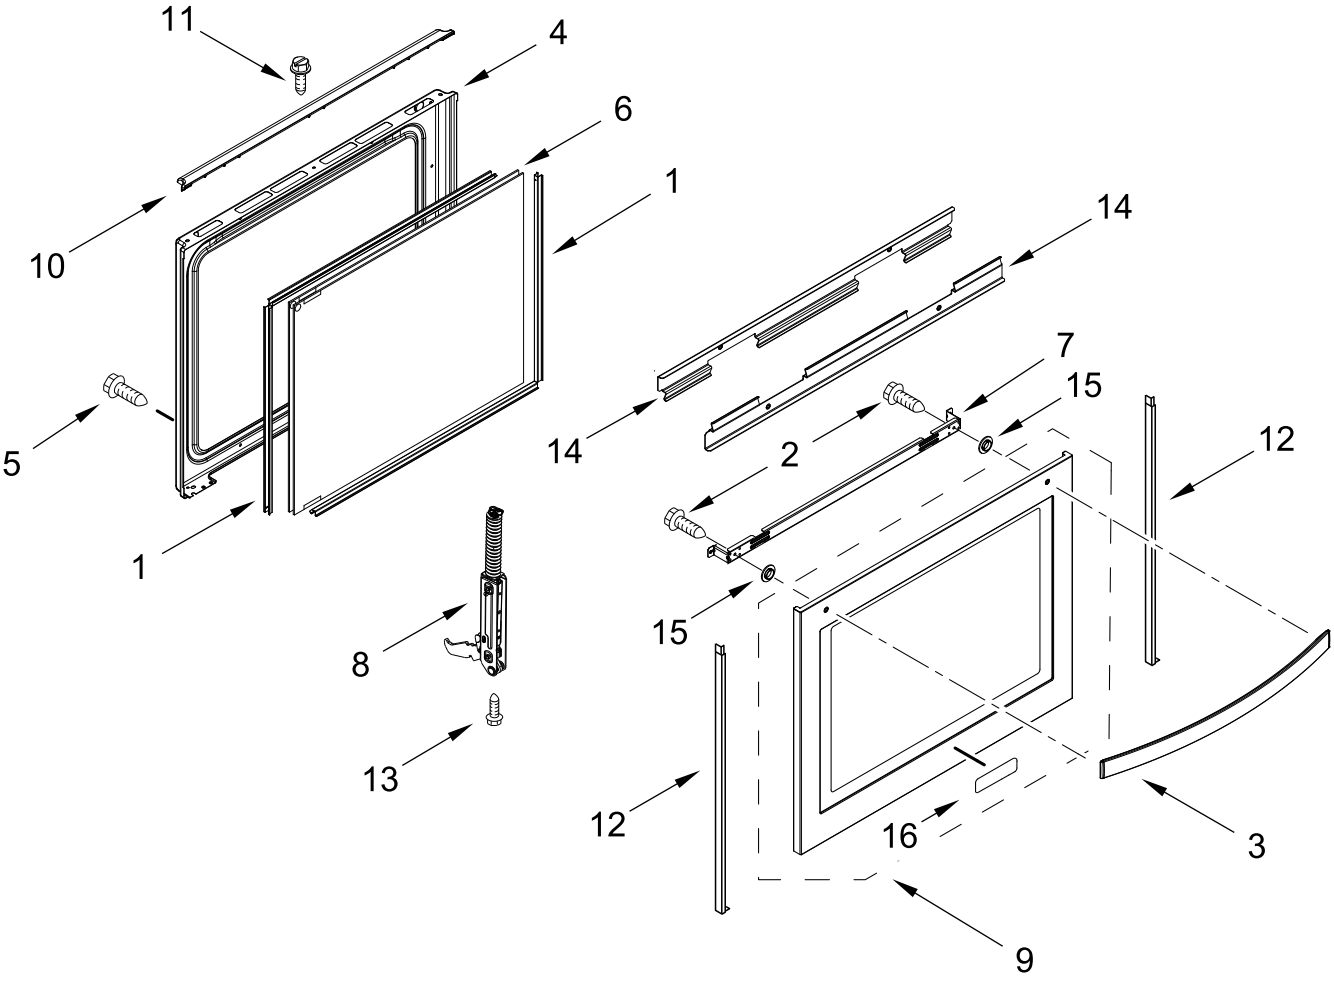

DOOR PARTS

DOOR PARTS

<u>Illus.</u> <u>No.</u>	<u>Part No.</u>	<u>Description</u>	<u>Illus.</u> <u>No.</u>	<u>Part No.</u>	<u>Description</u>	<u>Illus.</u> <u>No.</u>	<u>Part No.</u>	<u>Description</u>
1	W10813142	Spacer, Glass	9		Glass Assembly, Outer Door	15	7109P084-60	Washer, Fiber
2	W10480830	Screw				16	W10884775	Nameplate
3		Handle, Door		W10864214	Stainless			
	W10918786	Stainless		W10888239	Black Stainless			
	W10918791	Black Stainless	10		Vent, Trim			
4	W10826568	Liner, Door		W10887939	Black			
5	W10031790	Screw	11	W10327235	Screw			
6	W10813616	Glass, Inner	12	W10813139	Rail, Vertical Support			
7	W10541911	Bracket, Glass Upper Handle	13	W10031780	Screw			
8	W10885519	Hinge, Door (Active)	14	W10813140	Rail, Horizontal Support