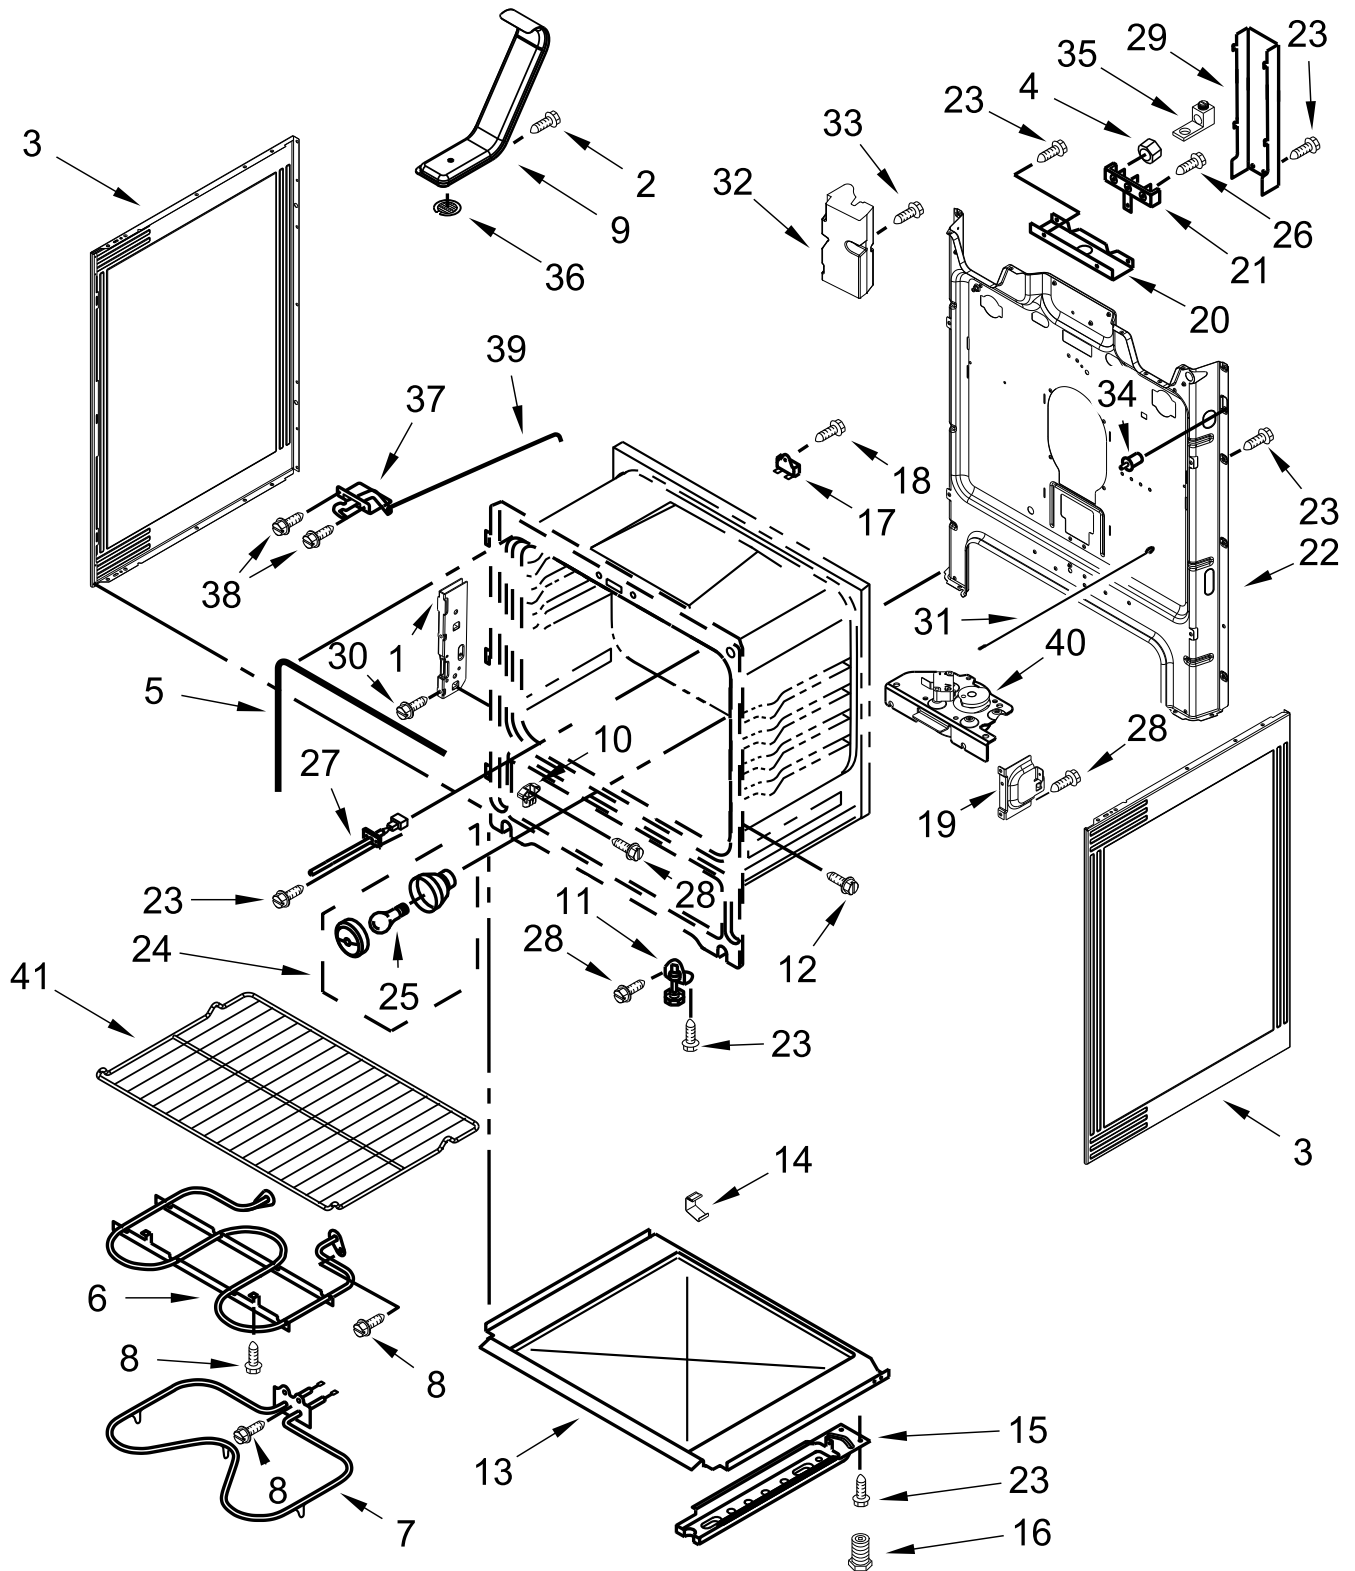

CHASSIS PARTS

CHASSIS PARTS

<u>Illus. No.</u>	<u>Part No.</u>	<u>Description</u>	<u>Illus. No.</u>	<u>Part No.</u>	<u>Description</u>	<u>Illus. No.</u>	<u>Part No.</u>	<u>Description</u>
1	W10289077	Receiver, Hinge	16	W10058460	Foot, Leveling	34	W10627802	Switch, Door
2	3196154	Screw	17	3196548	Fuse, Thermal	35	W10281322	Kit, Bare Wire Adapter Block
3		Panel, Side	18	3196172	Screw	36	9761301	Screen, Vent
	W10162245	Black	19	W10404688	Clip, Oven Support	37	9761013	Assembly, Door Latch (Front)
4	3400029	Nut	20	3186034	Bracket, Service	38	3196560	Screw
5	W10658354	Seal, Door	21	W10245259	Block, Terminal	39	W10078380	Rod, Latch
6	9757340	Element, Broil	22		Back, Main (Not Serviced)	40	W10107820	Assembly, Door Latch (Rear)
7	W11111743	Element, Bake	23	3196178	Screw	41	W10268578	Rack, Oven
8	3196174	Screw	24	W10454648	Assembly, Light			FOLLOWING PARTS NOT ILLUSTRATED
9	W10134285	Tube, Vent	25	311255	Bulb, Oven Light		W10774939	Insulation, Wrap
10	W10674705	Glide, Drawer Front	26	3400016	Screw		8272612	Insulation, Back
11	W10341186	Assembly, Front Foot	27	W10181986	Sensor, Oven		W10333344	Insulation, Flue
12	W10067840	Screw	28	3196169	Screw			
13	8054068	Retainer, Insulation	29	W10326122	Cover, Terminal Block			
14	W10137382	Clip, Panel	30	W10031780	Screw			
15	W10390007	Assembly, Base Rail (Right)	31	9757239	Rod, Door Switch			
	W10390008	Assembly, Base Rail (Left)	32	W10910404	Counterweight			
			33	W11034869	Screw