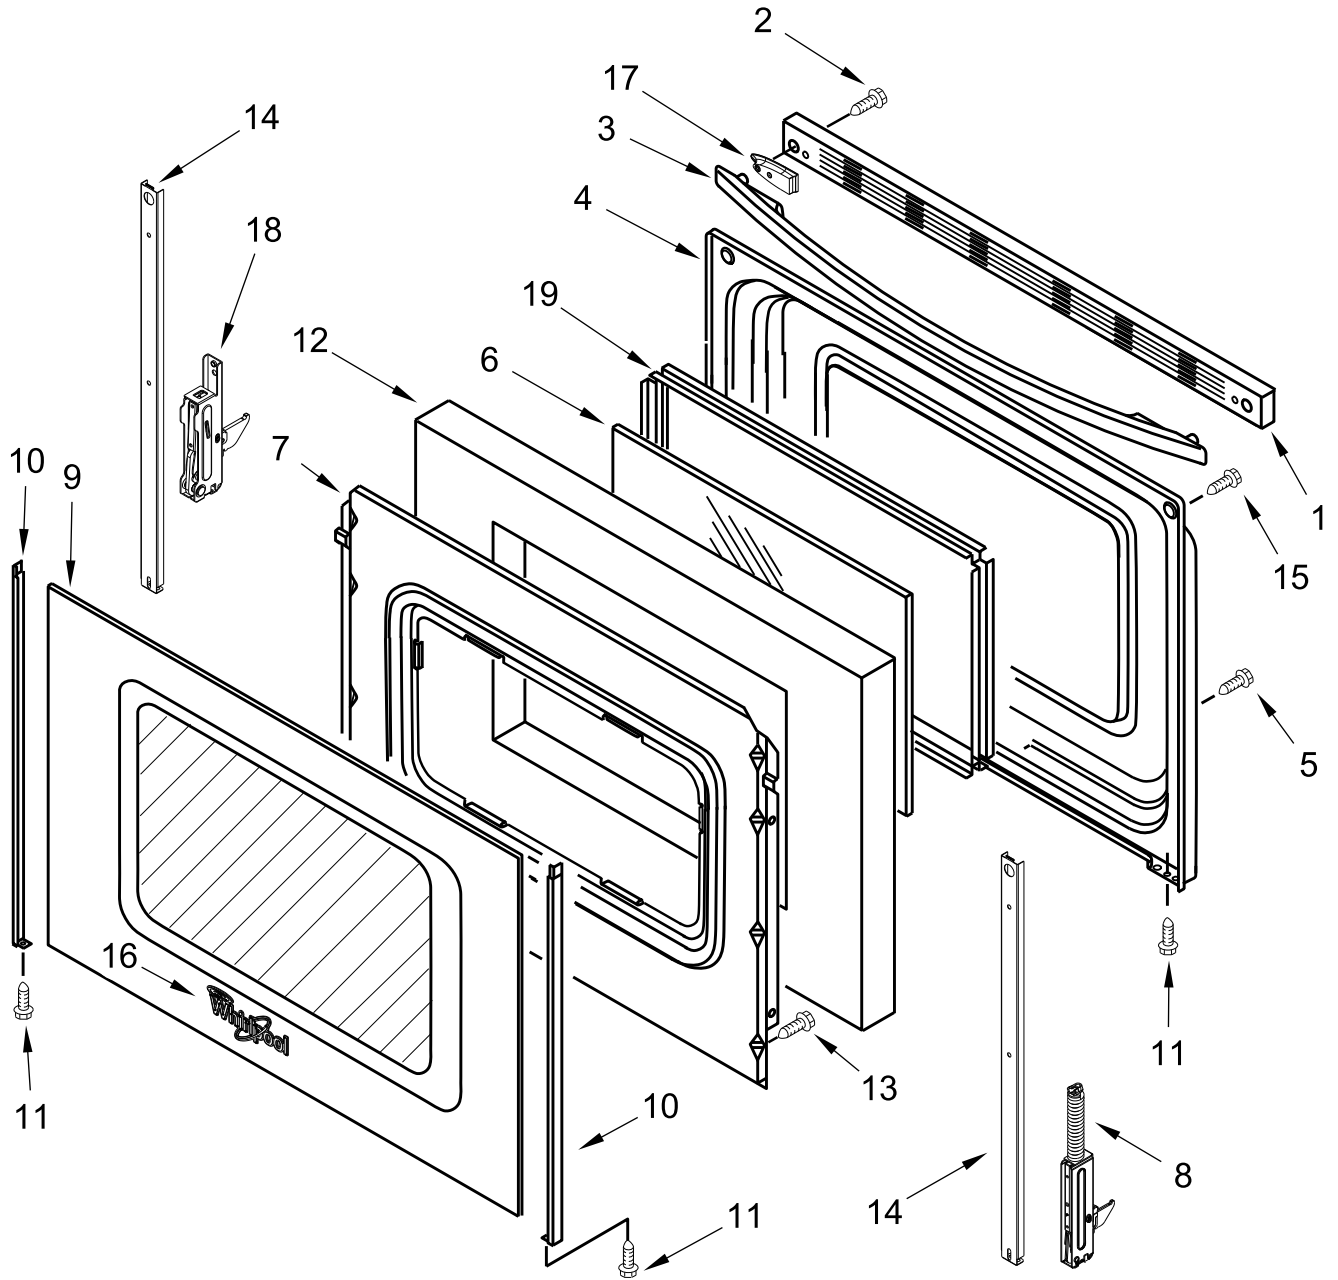

DOOR PARTS

DOOR PARTS

<u>Illus. No.</u>	<u>Part No.</u>	<u>Description</u>
1		Trim, Top
	W10310922	Black
2	W10480830	Screw
3		Handle, Door
	W10875206	Stainless
	W10903342	Black Stainless
4	9761344	Liner, Door
5	W10031790	Screw
6	9758162	Glass, Inner
7	9761357	Retainer, Insulation

<u>Illus. No.</u>	<u>Part No.</u>	<u>Description</u>
8	W10299224	Hinge, Active (With Spring)
9		Glass Assembly, Outer Door
	W10861544	Stainless
	W11090765	Black Stainless
10		Trim, Side
	W10746436	Black (Left)
	W10746435	Black (Right)
11	W10327235	Screw

<u>Illus. No.</u>	<u>Part No.</u>	<u>Description</u>
12	W10278991	Insulation, Door Strip
13	W10031780	Screw
14	W10544179	Strap, Door
15	W10200660	Screw
16	W10884775	Nameplate
17		Standoff, Handle
	W11037027	Black
18	W10299227	Hinge, Door (Passive)
19	W10316950	Frame, Glass