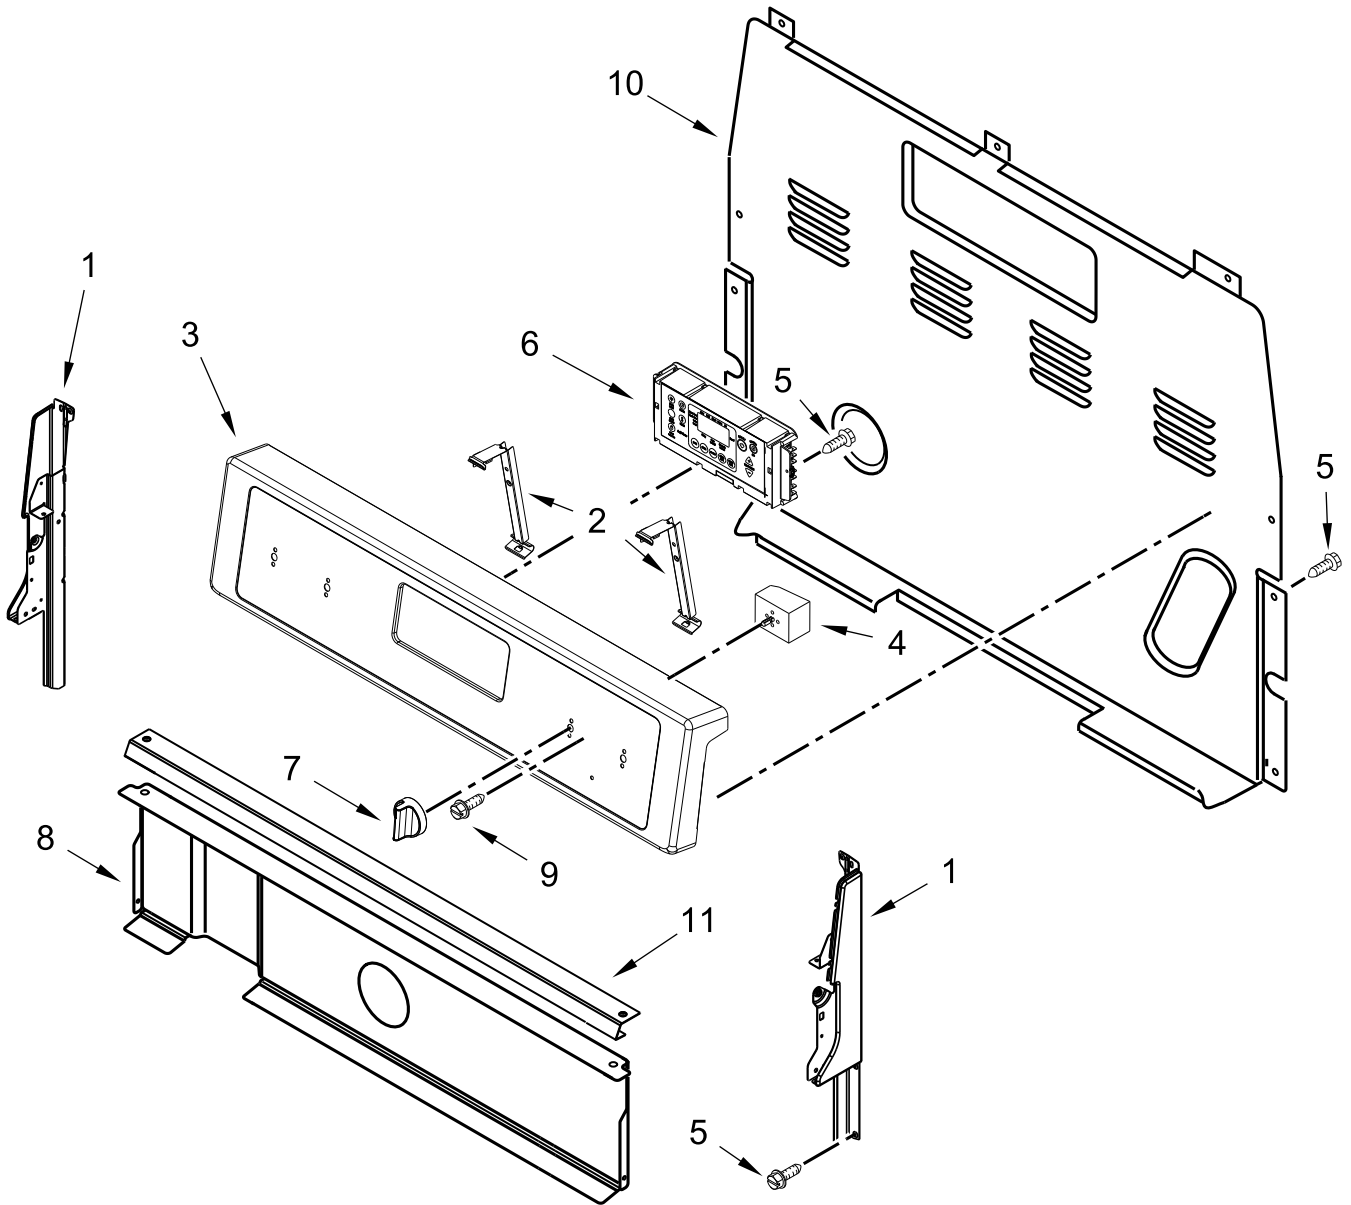

**30" ELECTRIC FREESTANDING STANDARD CLEAN RANGE
Finger Print Resistant**

MODELS:

WFE525S0HZ0 (Stainless)

WFE525S0HV0 (Black Stainless)

COOKTOP PARTS

COOKTOP PARTS

<u>Illus. No.</u>	<u>Part No.</u>	<u>Description</u>	<u>Illus. No.</u>	<u>Part No.</u>	<u>Description</u>	<u>Illus. No.</u>	<u>Part No.</u>	<u>Description</u>
1		Literature Parts	5	W10275048	Element (3000/1400W)	11	8273994	Element (1200W) (Left Rear, Right Rear)
	W11102909	Use and Care Guide			(Left Front, Right Front)			FOLLOWING PARTS NOT ILLUSTRATED
	W10403811	Instructions, Installation	6	3196169	Screw	W11028538		Harness, Main
	W11109898	Wiring Diagram	7	W10691223	Pan, Radiant Element	W11028537		Harness, Cooktop (Right)
	W11102747	Tech Sheet	8	W10306542	Bracket, Anti-Tip	W10848523		Harness, Cooktop (Left)
	9762761	Tips, Safe Cooking (English)	9	7101P485-60	Screw, Anti-Tip Kit	W10174460		Harness, Warm Zone
2	W10225448	Spring, Element	10	W10799048	Element, Warm Zone (Center)			
3	W10607641	Bracket, Cooktop (Left)						
	W10607642	Bracket, Cooktop (Right)						
4		Cooktop						
	W11034833	Black						

CONTROL PANEL PARTS

CONTROL PANEL PARTS

<u>Illus. No.</u>	<u>Part No.</u>	<u>Description</u>	<u>Illus. No.</u>	<u>Part No.</u>	<u>Description</u>	<u>Illus. No.</u>	<u>Part No.</u>	<u>Description</u>
1		Endcap	4	W10434452	Switch, Infinite (Dual)	7		Knob
	W10184437	Black (Left)			(Left Front, Right Front)		W11022717	Stainless
	W10184438	Black (Right)					W11027166	Black Stainless
2	W10695491	Bracket, Control		3148951	Switch, Infinite	8	W10134247	Shield, Heat
3		Console, Assembly			(Right Rear and Left Rear)	9	3400882	Screw
	W11027376	Stainless				10	8272473	Cover, Upper Rear
	W11027381	Black Stainless	5	3196178	Screw	11	W10525121	Bracket, Console Mounting
			6		Electronic, Control (LCX)			
				W11038143	Black			