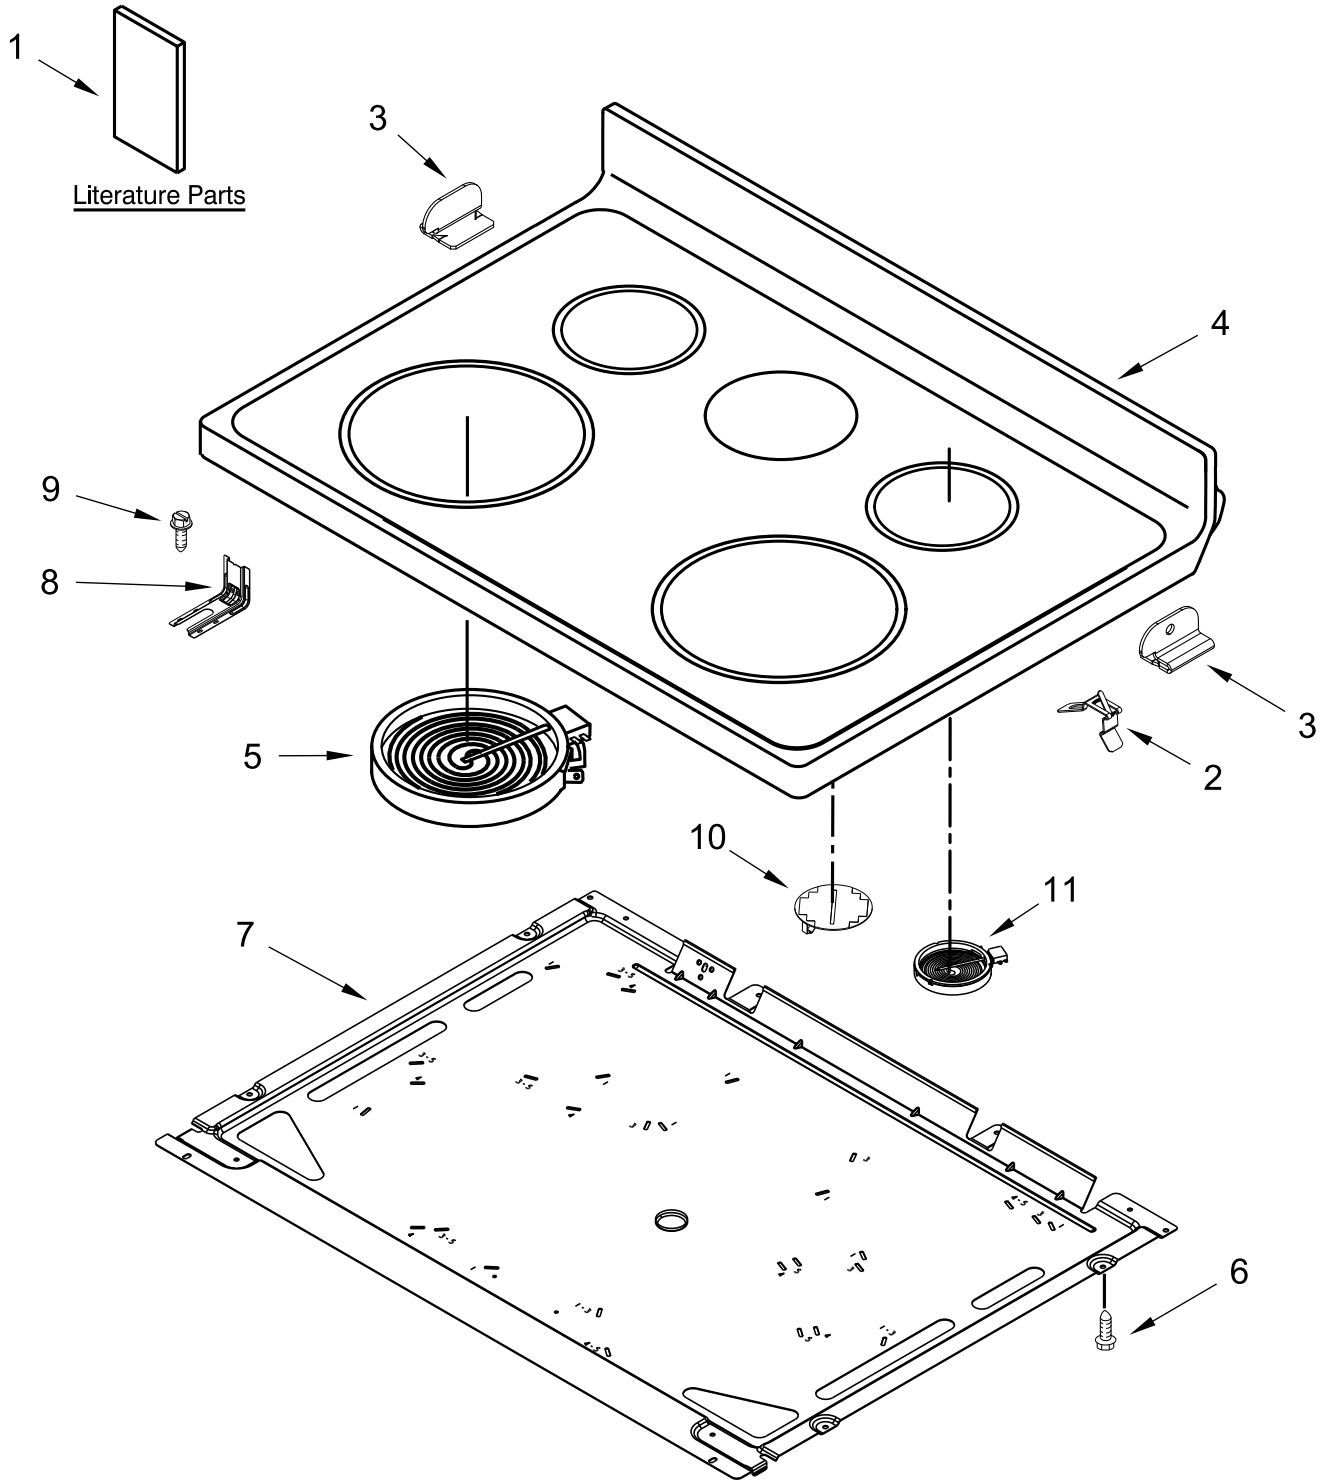

**30" ELECTRIC FREESTANDING STANDARD CLEAN RANGE
Finger Print Resistant**

MODELS:

WFE525S0HZ0 (Stainless)

WFE525S0HV0 (Black Stainless)

COOKTOP PARTS

COOKTOP PARTS

<u>Illus. No.</u>	<u>Part No.</u>	<u>Description</u>	<u>Illus. No.</u>	<u>Part No.</u>	<u>Description</u>	<u>Illus. No.</u>	<u>Part No.</u>	<u>Description</u>
1		Literature Parts	5	W10275048	Element (3000/1400W)	11	8273994	Element (1200W) (Left Rear, Right Rear)
	W11102909	Use and Care Guide			(Left Front, Right Front)			FOLLOWING PARTS NOT ILLUSTRATED
	W10403811	Instructions, Installation	6	3196169	Screw	W11028538		Harness, Main
	W11109898	Wiring Diagram	7	W10691223	Pan, Radiant Element	W11028537		Harness, Cooktop (Right)
	W11102747	Tech Sheet	8	W10306542	Bracket, Anti-Tip	W10848523		Harness, Cooktop (Left)
	9762761	Tips, Safe Cooking (English)	9	7101P485-60	Screw, Anti-Tip Kit	W10174460		Harness, Warm Zone
2	W10225448	Spring, Element	10	W10799048	Element, Warm Zone (Center)			
3	W10607641	Bracket, Cooktop (Left)						
	W10607642	Bracket, Cooktop (Right)						
4		Cooktop						
	W11034833	Black						

CONTROL PANEL PARTS

CONTROL PANEL PARTS

<u>Illus. No.</u>	<u>Part No.</u>	<u>Description</u>	<u>Illus. No.</u>	<u>Part No.</u>	<u>Description</u>	<u>Illus. No.</u>	<u>Part No.</u>	<u>Description</u>
1		Endcap	4	W10434452	Switch, Infinite (Dual)	7		Knob
	W10184437	Black (Left)			(Left Front, Right Front)		W11022717	Stainless
	W10184438	Black (Right)					W11027166	Black Stainless
2	W10695491	Bracket, Control		3148951	Switch, Infinite	8	W10134247	Shield, Heat
3		Console, Assembly			(Right Rear and Left Rear)	9	3400882	Screw
	W11027376	Stainless				10	8272473	Cover, Upper Rear
	W11027381	Black Stainless	5	3196178	Screw	11	W10525121	Bracket, Console Mounting
			6		Electronic, Control (LCX)			
				W11038143	Black			