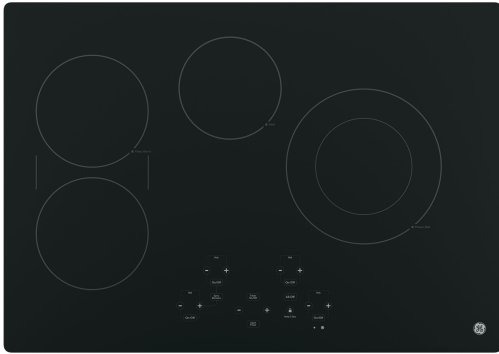

GE® 30" Built-In Touch Control Electric Cooktop

Model# JP5030DJBB

FEATURES

Cooktop Burner Type	4 Ribbon; Smoothtop
Element - Left Front	7" 1500W
Element - Left Rear	7" 1500W
Element - Right Front	9"/6" 3100W Power Boil
Element - Right Rear	6" 1200W
Control Location	Front Center
Control Type	Electronic Touch
Cooktop Control Features	All-Off Control; Control Lock Capability; Keep-Warm Setting; Kitchen timer; Melt Setting; Sync-Burners Capability
Melt Setting	Yes
Indicator Lights	4 Hot Surface; Red; Setting Level Indicators; Surface Element "ON"
Timer	Yes
Fuel Type	Electric
Filler trim kit	JXTR32B (not included)

- Fit Guarantee - Replacing a similar cooktop from GE Appliances or another brand? GE cooktops are guaranteed for an exact fit or GE Appliances will pay up to \$100 toward modifications. See offer criteria and details
- Four radiant cooking elements - Cook foods quickly and evenly on this sleek, glass surface
- Digital touch controls - Accurately control your heating and enjoy an easy to clean surface
- 9"/6" Power Boil element - Use different pan sizes on this single, 3,100-watt flexible element that produces rapid powerful heat
- SyncBurners - Control two 7" elements simultaneously to evenly heat large cookware or griddles
- Kitchen timer - Helps coordinate meal preparation and cooking
- Keep Warm setting - Keep food warm with GE's lowest heat setting or boil water in minutes with this fully functional 6" element
- Melt setting - Gently melt delicate foods without burning or scorching
- Control lock capability - Protects against unintended activation
- Red LED display with black glass surface - Achieve a modern look that complements the entire kitchen
- Hot surface indicator lights - Know when elements are too hot to touch with a quick glance