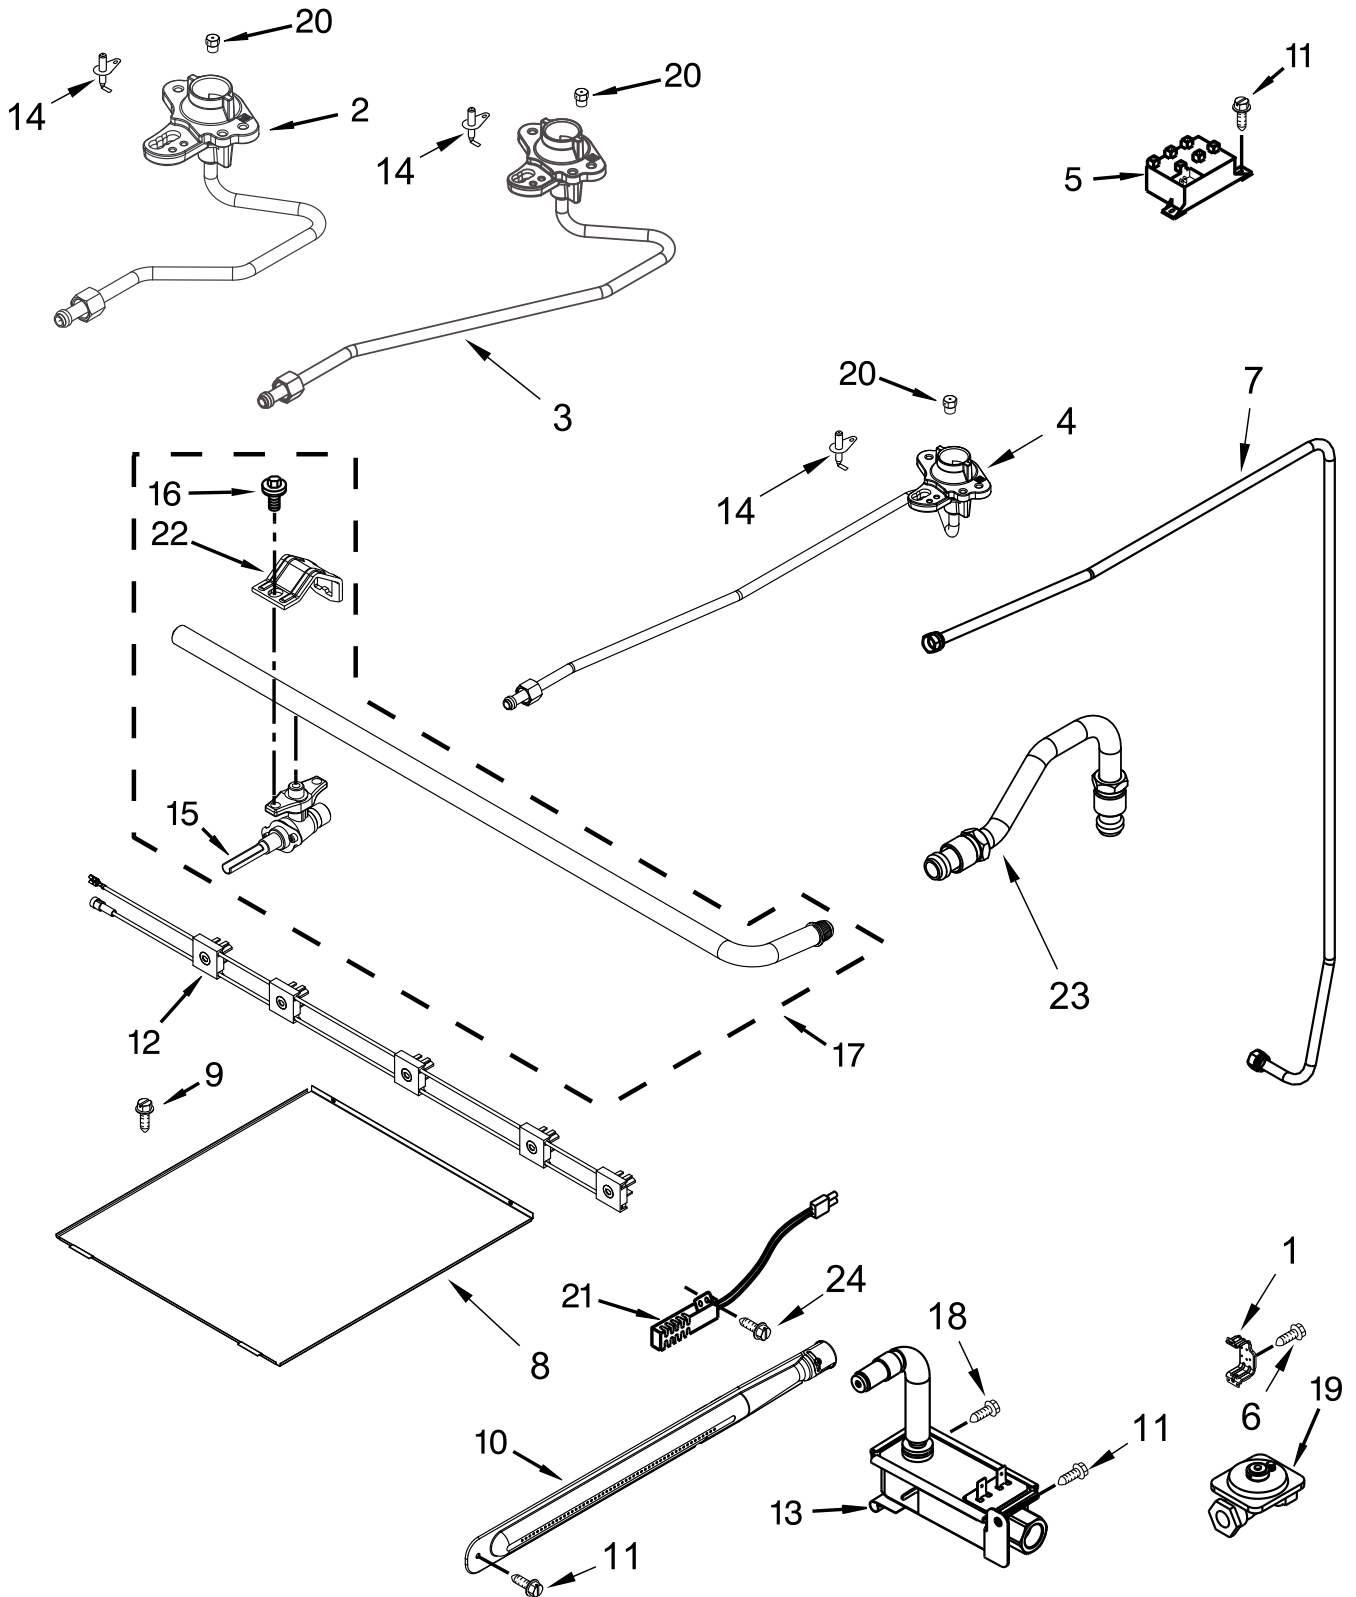

**30" GAS FREESTANDING RANGE
(Electronic Ignition)**

MODELS:

WFG505M0BW0 (White)
WFG505M0BB0 (Black)
WFG505M0BS0 (Stainless)

COOKTOP PARTS

COOKTOP PARTS

<u>Illus. No.</u>	<u>Part No.</u>	<u>Description</u>
1		Literature Parts
	W10616596	Instructions, Installation
	W10614907	Guide, Use and Care
	98007130	Tips, Safe Cooking (English)
	W10200950	Tech Sheet
2		Cooktop
	W10527865	White
	W10527866	Black
3		Panel, Manifold
	W10620549	White
	W10620550	Black
4		Knobs
	W10339443	White
	W10339442	Black
5	98007225	Screw
6		Set, Grate
	W10620480	Black
7	98004722	Clip, Cooktop
8	6610473	Wire, Ground

<u>Illus. No.</u>	<u>Part No.</u>	<u>Description</u>
9	98013389	Bumper, Cooktop
10	98005000	Screw
11		Cap, Burner
	W10183368	Black (Left Front & Right Front)
	W10183369	Black (Left Rear and Center)
	W10183370	Black (Right Rear)
12	8534079	Screw, Ground
13	W10515455	Burner Head, Ultra Rapid (15K) (Left Front & Right Front)
	W10515454	Burner Head, Semi (9.5K) (Left Rear and Center)
	W10515453	Burner Head, Auxi (5K) (Right Rear)
14	W10613666	Bracket, Anti-Tip

<u>Illus. No.</u>	<u>Part No.</u>	<u>Description</u>
15	7101P485-60	Screw, Anti-Tip
16	W10554125	Griddle
		FOLLOWING PARTS NOT ILLUSTRATED
	W10544364	Harness, Main
	98005896	Clip, Wire
	3196696	Clip, Harness
	3391018	Tie, Cable
	98015022	Bushing, Snap
	98005894	Clamp, Cord

MANIFOLD PARTS

MANIFOLD PARTS

<u>Illus. No.</u>	<u>Part No.</u>	<u>Description</u>
1	98007410	Bracket, Regulator
2	W10514425	Assembly, Tubing (Left Front)
	W10514426	Assembly, Tubing (Right Front)
3	W10514429	Assembly, Tubing (Center)
4	W10514428	Assembly, Tubing (Left Rear)
	W10514424	Assembly, Tubing (Right Rear)
5	W10110523	Spark Module
6	98007225	Screw
7	W10619922	Tubing, Manifold to Regulator
8	W10670196	Spread, Flame (Bake)
9		Screw
	98006726	Black