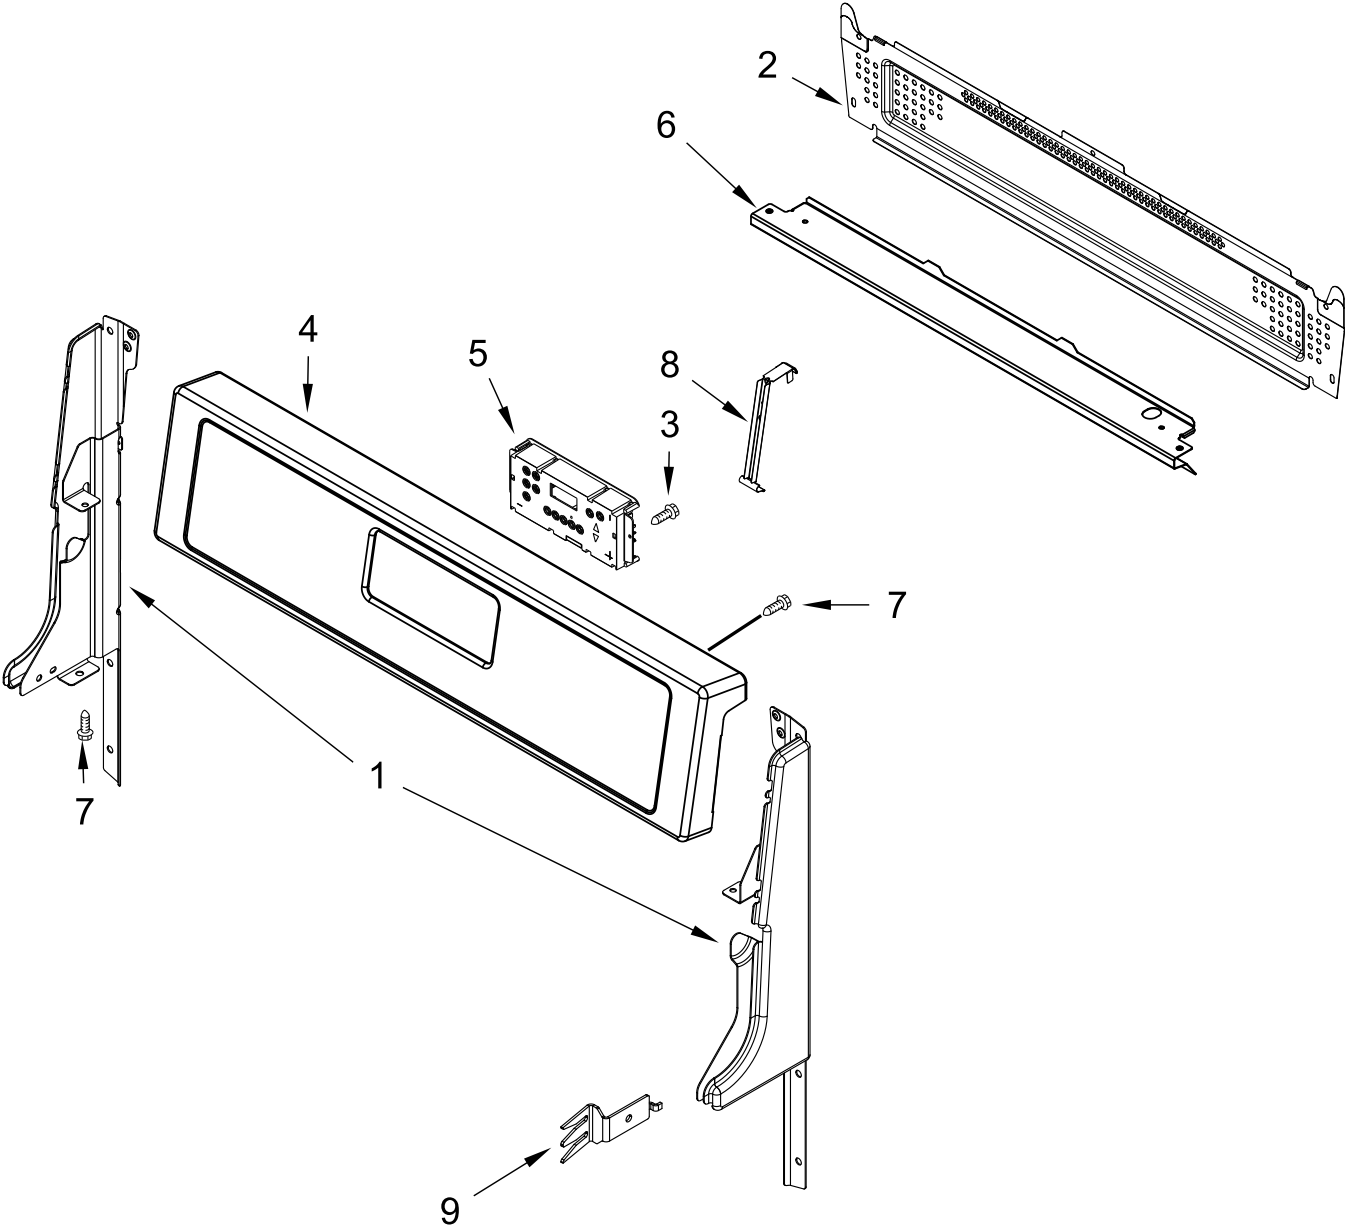

COOKTOP PARTS

<u>Illus. No.</u>	<u>Part No.</u>	<u>Description</u>
1		Literature Parts
	W10616596	Instructions, Installation
	W10614907	Guide, Use and Care
	98007130	Tips, Safe Cooking (English)
	W10200950	Tech Sheet
2		Cooktop
	W10527865	White
	W10527866	Black
3		Panel, Manifold
	W10620549	White
	W10620550	Black
4		Knobs
	W10339443	White
	W10339442	Black
5	98007225	Screw
6		Set, Grate
	W10620480	Black
7	98004722	Clip, Cooktop
8	6610473	Wire, Ground

<u>Illus. No.</u>	<u>Part No.</u>	<u>Description</u>
9	98013389	Bumper, Cooktop
10	98005000	Screw
11		Cap, Burner
	W10183368	Black (Left Front & Right Front)
	W10183369	Black (Left Rear and Center)
	W10183370	Black (Right Rear)
12	8534079	Screw, Ground
13	W10515455	Burner Head, Ultra Rapid (15K) (Left Front & Right Front)
	W10515454	Burner Head, Semi (9.5K) (Left Rear and Center)
	W10515453	Burner Head, Auxi (5K) (Right Rear)
14	W10613666	Bracket, Anti-Tip

<u>Illus. No.</u>	<u>Part No.</u>	<u>Description</u>
15	7101P485-60	Screw, Anti-Tip
16	W10554125	Griddle
		FOLLOWING PARTS NOT ILLUSTRATED
	W10544364	Harness, Main
	98005896	Clip, Wire
	3196696	Clip, Harness
	3391018	Tie, Cable
	98015022	Bushing, Snap
	98005894	Clamp, Cord

BACKGUARD PARTS