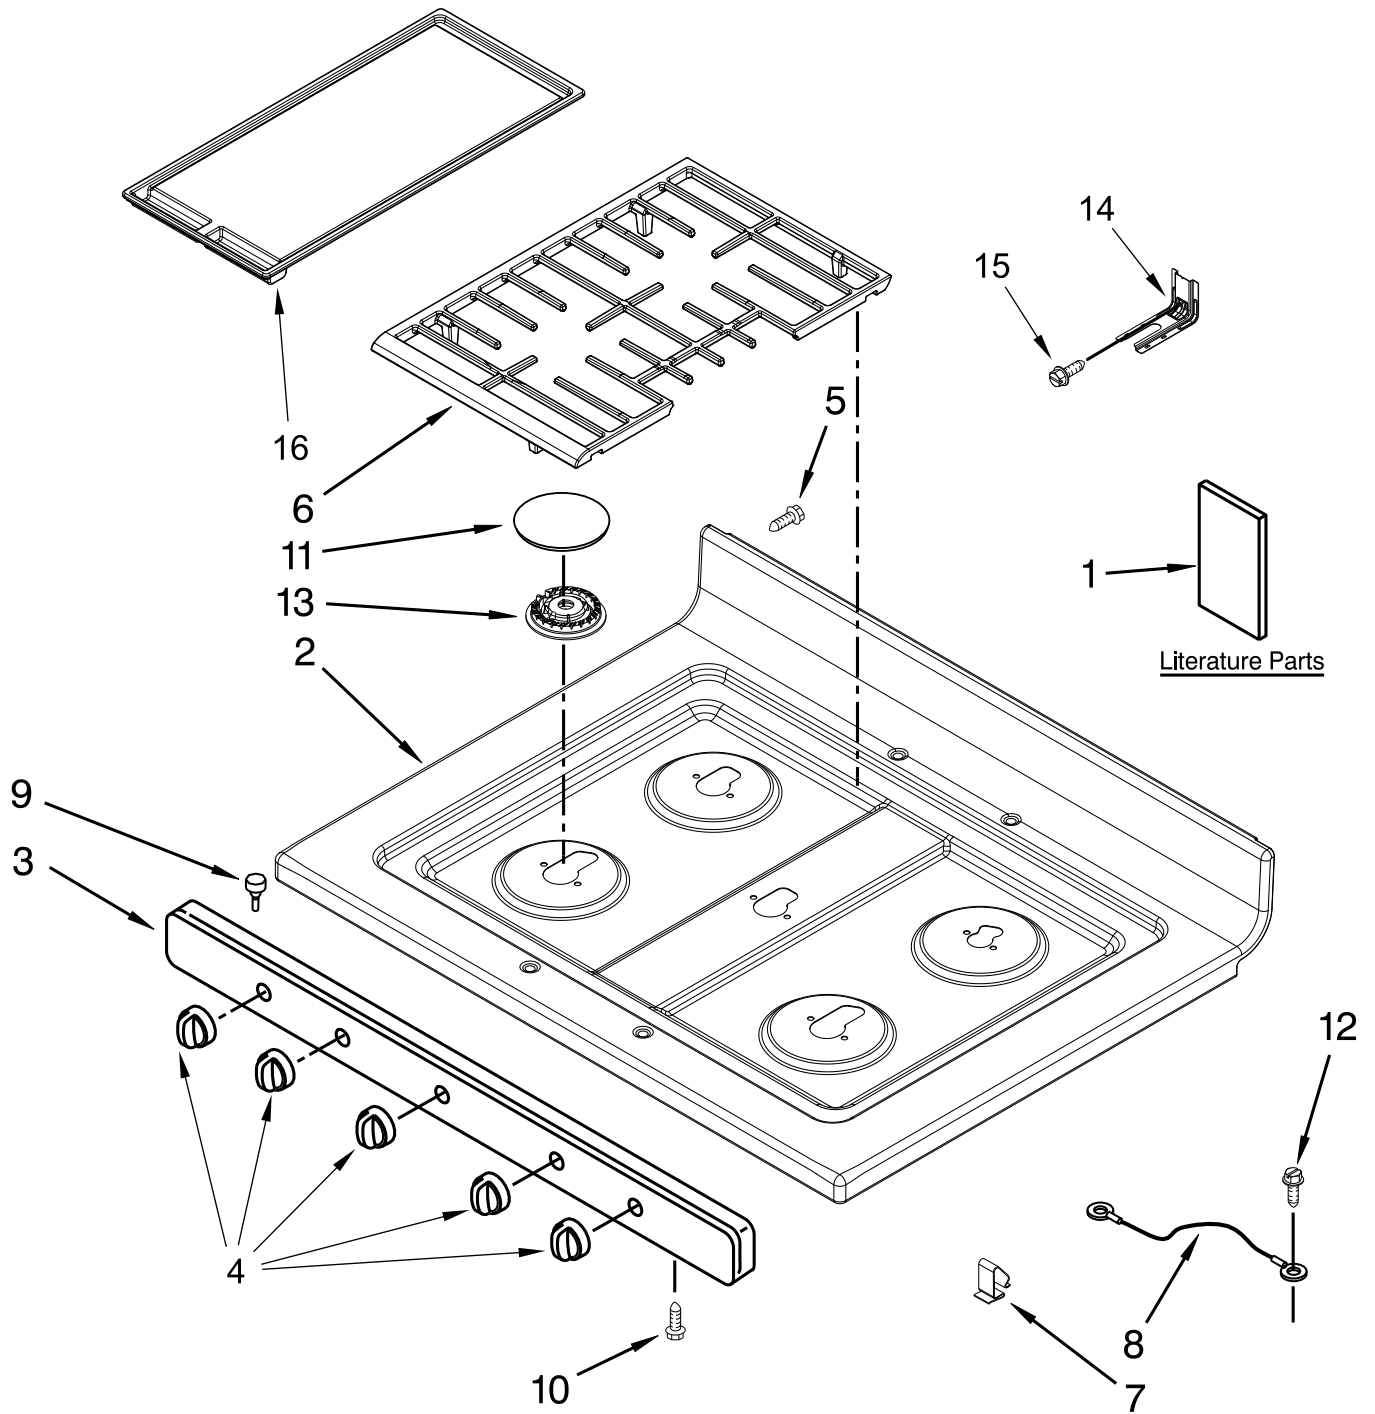

**30" GAS FREESTANDING RANGE
(Electronic Ignition)**

MODELS:

WFG505M0BW0 (White)
WFG505M0BB0 (Black)
WFG505M0BS0 (Stainless)

COOKTOP PARTS

COOKTOP PARTS

<u>Illus. No.</u>	<u>Part No.</u>	<u>Description</u>
1		Literature Parts
	W10616596	Instructions, Installation
	W10614907	Guide, Use and Care
	98007130	Tips, Safe Cooking (English)
	W10200950	Tech Sheet
2		Cooktop
	W10527865	White
	W10527866	Black
3		Panel, Manifold
	W10620549	White
	W10620550	Black
4		Knobs
	W10339443	White
	W10339442	Black
5	98007225	Screw
6		Set, Grate
	W10620480	Black
7	98004722	Clip, Cooktop
8	6610473	Wire, Ground

<u>Illus. No.</u>	<u>Part No.</u>	<u>Description</u>
9	98013389	Bumper, Cooktop
10	98005000	Screw
11		Cap, Burner
	W10183368	Black (Left Front & Right Front)
	W10183369	Black (Left Rear and Center)
	W10183370	Black (Right Rear)
12	8534079	Screw, Ground
13	W10515455	Burner Head, Ultra Rapid (15K) (Left Front & Right Front)
	W10515454	Burner Head, Semi (9.5K) (Left Rear and Center)
	W10515453	Burner Head, Auxi (5K) (Right Rear)
14	W10613666	Bracket, Anti-Tip

<u>Illus. No.</u>	<u>Part No.</u>	<u>Description</u>
15	7101P485-60	Screw, Anti-Tip
16	W10554125	Griddle
		FOLLOWING PARTS NOT ILLUSTRATED
	W10544364	Harness, Main
	98005896	Clip, Wire
	3196696	Clip, Harness
	3391018	Tie, Cable
	98015022	Bushing, Snap
	98005894	Clamp, Cord