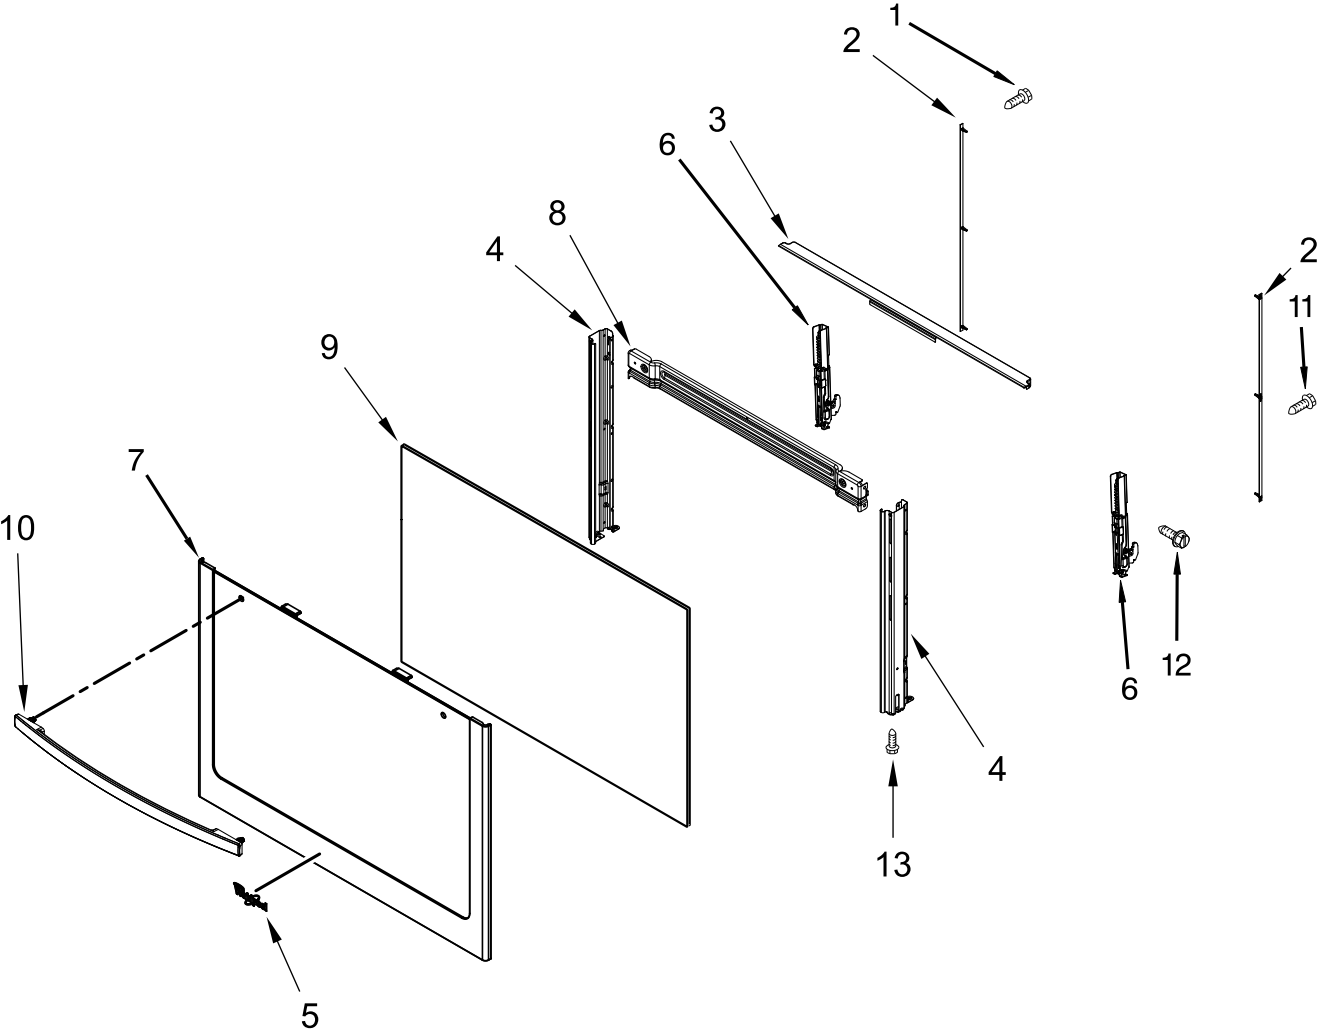

DOOR PARTS

DOOR PARTS

<u>Illus.</u> <u>No.</u>	<u>Part No.</u>	<u>Description</u>
1	98006726	Screw Black
2	W10292266	Seal, Inner Door
3	W10544145	Upper Trim, Oven Door
4	W10445015	Trim, Side Left
	W10445013	Right
5	W10387117	Nameplate White
	W10481433	Grey

<u>Illus.</u> <u>No.</u>	<u>Part No.</u>	<u>Description</u>
6	W10535788	Hinge, Oven Door (White and Black Models)
	W10420753	Hinge, Oven Door (Stainless Model)
7	W10535777	Panel, Door White
	W10535776	Black
	W10535793	Stainless
8	W10387343	Cross Support
9	W10535767	Glass, Inner

<u>Illus.</u> <u>No.</u>	<u>Part No.</u>	<u>Description</u>
10	W10535756	Handle, Oven Door White
	W10535754	Black
	W10397442	Stainless
11	98008699	Screw
12	98006633	Screw
13	W10146346	Screw