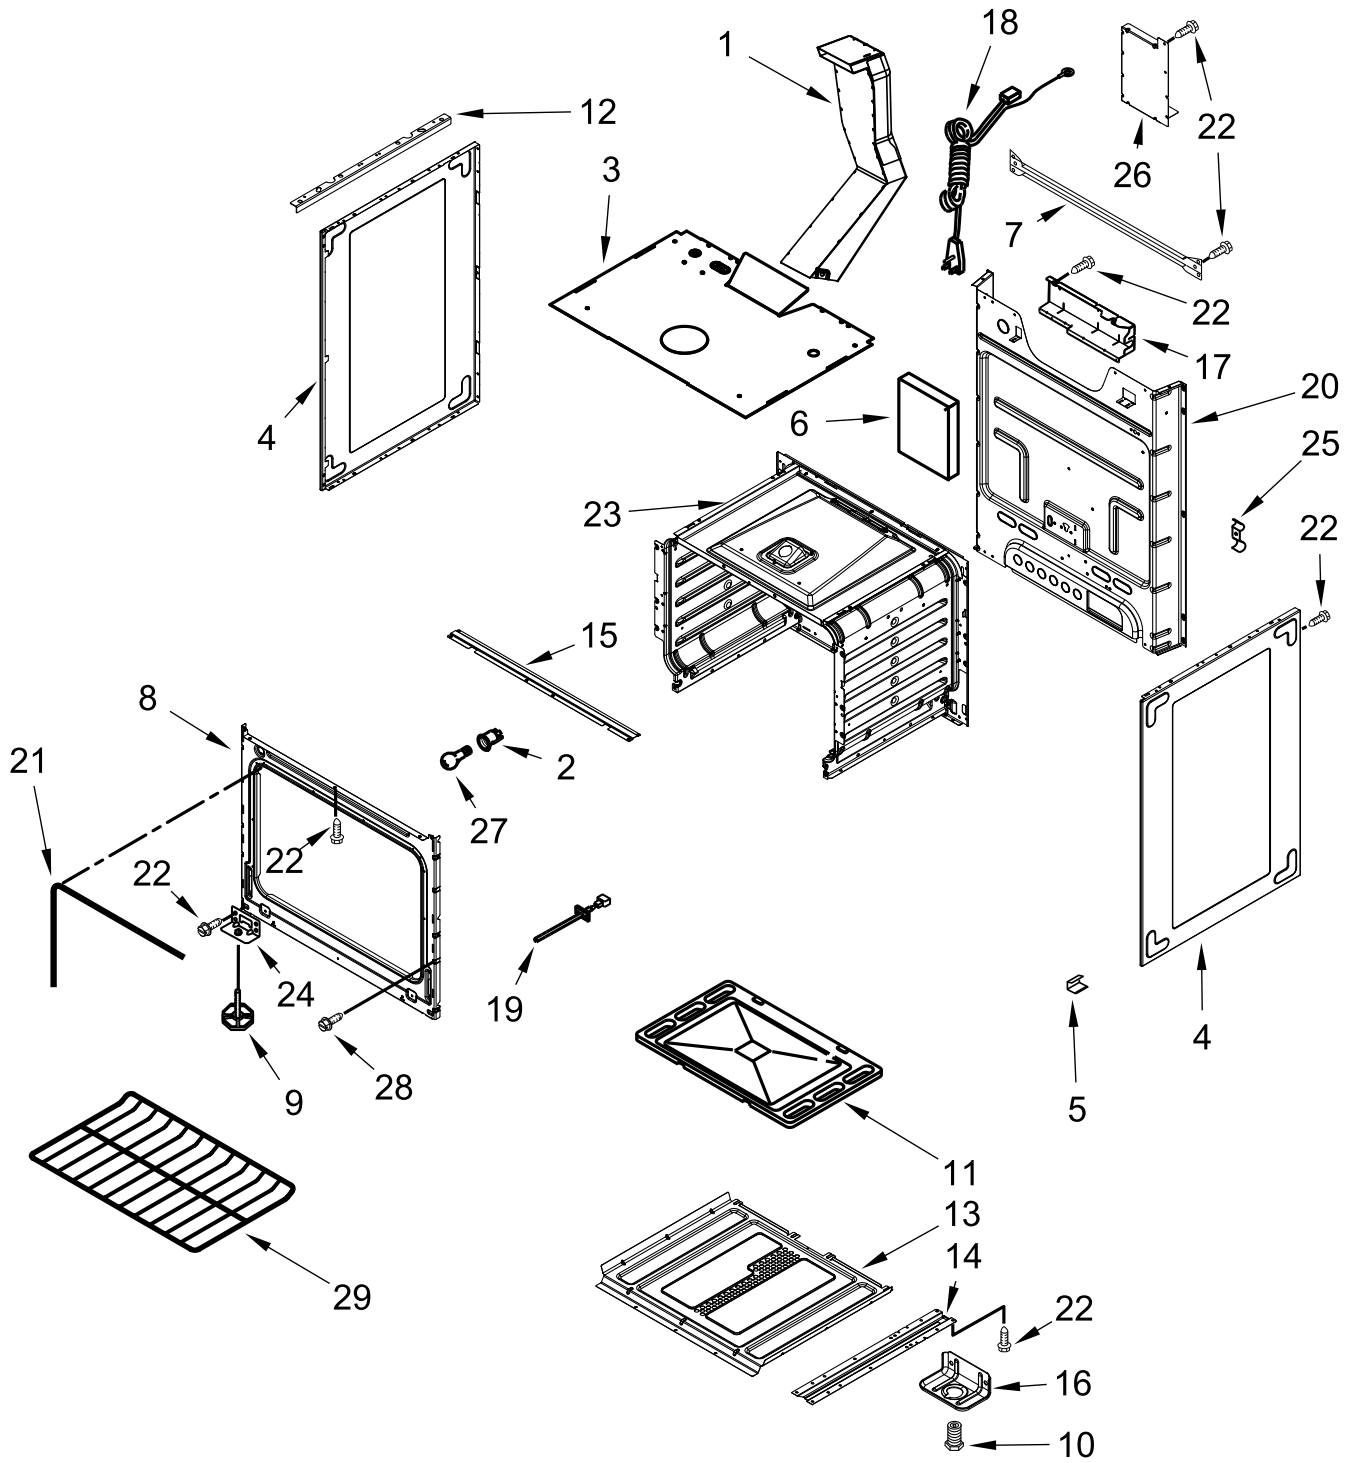

CHASSIS PARTS

CHASSIS PARTS

<u>Illus. No.</u>	<u>Part No.</u>	<u>Description</u>
1	W10675411	Box, Flue
2	W10554269	Socket, Light Bulb
3	W10636342	Shield, Insulation
4		Panel, Side
	W10666176	White (Left)
	W10666141	White (Right)
	W10666212	Black (Left)
	W10666211	Black (Right)
5	98005502	Clip, Oven Botton
6	98006710	Counterweight
7	98015363	Support, Rear
8		Frame, Front (Not Serviced)
9	W10519868	Foot, Leveling (Front)

<u>Illus. No.</u>	<u>Part No.</u>	<u>Description</u>
10	W10058460	Foot, Leveling (Rear)
11	W10620410	Bottom, Oven
12	W10577312	Support, Side Panel
13	W10670197	Deflector, Oven
14	W10520269	Rail, Base
15	W10545322	Bracket, Manifold
16	W10535682	Bracket, Foot
17	W10549293	Cover, Valve
18	W10640762	Cord, Power
19	W10181986	Sensor, Oven
20	W10554678	Back, Main
21	W10535778	Seal, Oven
22	98006633	Screw
23		Liner, Oven (Not Serviced)

<u>Illus. No.</u>	<u>Part No.</u>	<u>Description</u>
24	W10562043	Base, Foot
25	98005026	Clip, Tubing
26	W10538845	Cover
27	W10452019	Bulb, Light
28	98008545	Screw, Trim
29	W10550642	Rack, Oven INSULATION
	W10609560	Insulation, Wrap
	W10537475	Insulation, Back
	W10613818	Insulation, Upper
	98004294	Wire Tie, Insulation