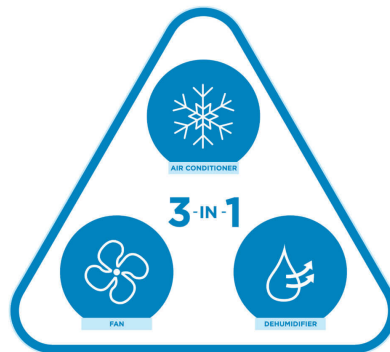

ROOM COVERAGE

7,000 BTU
Up to 300 Sq. Ft.