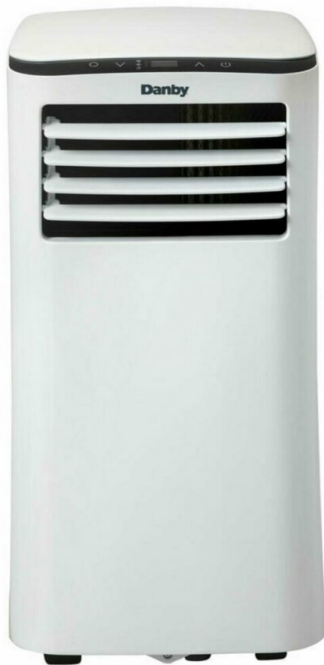

Danby

DPA070B4WDB

10,000 BTU (7,000 SACC) 3-in-1 Portable AC

ROOM COVERAGE

7,000 BTU
Up to 300 Sq. Ft.

SILENCING TECHNOLOGY 51.5dB

WHEN OPERATING AT THE LOWEST COOLING LEVEL

FEATURES

- Convenient 3-in-1 design: Air conditioner, fan, and dehumidifier
- 10,000 BTU (7,000 SACC) portable air conditioner cools spaces up to 300 square feet.
- R32 Refrigerant: Environmentally friendly, R32's GWP (Global Warming Potential) is 3x lower than R410a
- Powerful 2-speed fan
- Dehumidifier Mode with direct drain for continuous operation
- Electronic controls with LED display and remote control
- Auto Restart: Unit automatically restarts after a power failure
- 24-hour timer
- Single hose design: Efficiently exhausts warm and humid air outside
- Reusable, washable air filter
- Easy to move: Castors and Integrated handles for easy room-to-room transport
- Warranty: 24 months in-home (parts and labor)

SPECIFICATIONS

Appearance

| | |
|-------------------|------------|
| Colour | White |
| Installation Type | Portable |
| Primary Material | Metal |
| Control Type | Electronic |

Capacity

| | |
|----------------------|-------|
| Airflow | 177 |
| Capacity (per 24hrs) | 55.31 |
| SACC Rating | 7000 |