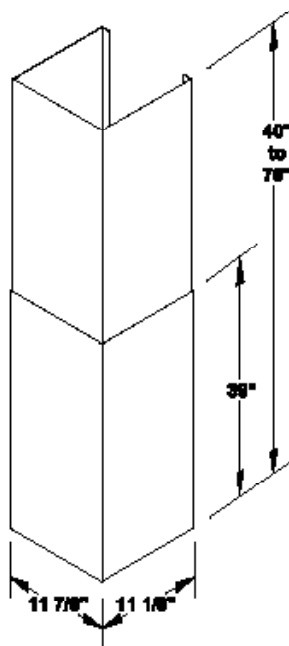

Accessory MVDC636SS
(sold separately)

NOTE: Use of duct cover is optional. Unit can be installed alone to be placed under any cabinet.

VIKING RANGE, LLC 111 FRONT STREET GREENWOOD, MISSISSIPPI 38930 USA

For detailed product information, model numbers, or to request a quote call 1-888-845-4641 or visit vikingrange.com
© 2020 Viking Range, LLC All rights reserved. Specifications subject to change without notice.