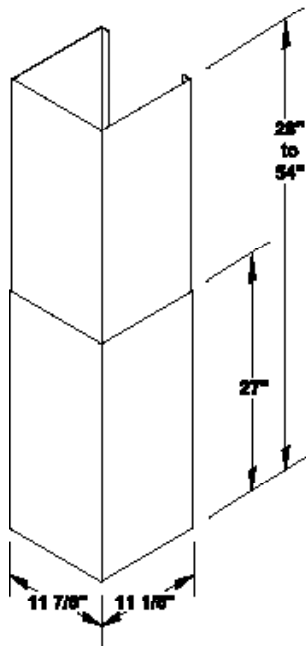

DUCT COVERS

Standard
(shipped with product)