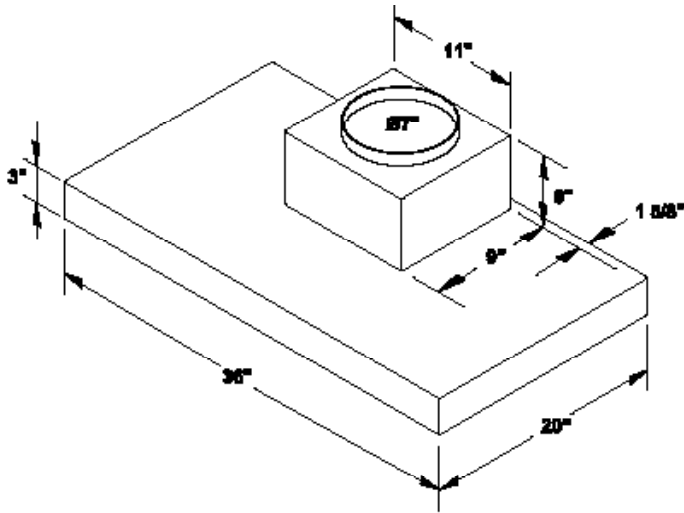

## HOOD DIMENSIONS

| DIMENSIONS |       |     |              |
|------------|-------|-----|--------------|
| Model      | Width | CFM | Duct Opening |
| MVWHS636   | 36"   | 390 | 7"           |