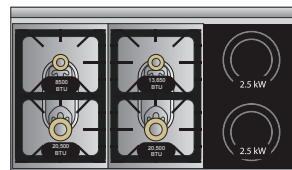

TUSCANY BURNER CONFIGURATIONS

TVDR4804I

EXCLUSIVE COLOR FINISHES

Viking products are available in three Classic Finishes – Stainless Steel (SS), Black (BK) and White (WH) and 14 Contemporary Finishes including Alluvial Blue (AB), Arctic Gray (AG), Black Forest Green (BF), Bywater Blue (BW), Cast Black (CS), Cypress Green (CY), Damascus Gray (DG), Frost White, (FW) Kalamata Red (KA), Pacific Gray (PG), Reduction Red (RE), Slate Blue (SB), San Marzano Red (SM), Vanilla Cream (VC)
COLOR FINISHES ARE NOT AVAILABLE ON ALL PRODUCTS. VIRTUOSO 6 SERIES AND OUTDOOR PRODUCTS ARE AVAILABLE IN STAINLESS STEEL ONLY.

THE FIRST. STILL THE BEST.

A MEMBER OF THE MIDDLEBY RESIDENTIAL LUXURY BRAND PORTFOLIO

FIND YOUR LOCAL DEALER AT VIKINGRANGE.COM
FOR PRODUCT INFORMATION, CALL 1-888-845-4641 OR VISIT OUR WEBSITE