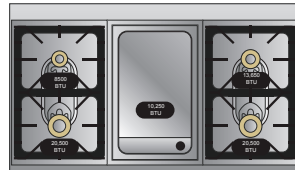

TUSCANY BURNER CONFIGURATIONS

TVDR4804G

EXCLUSIVE COLOR FINISHES

Viking products are available in three Classic Finishes – Stainless Steel (SS), Black (BK) and White (WH) and 14 Contemporary Finishes including Alluvial Blue (AB), Arctic Gray (AG), Black Forest Green (BF), Bywater Blue (BW), Cast Black (CS), Cypress Green (CY), Damascus Gray (DG), Frost White, (FW) Kalamata Red (KA), Pacific Gray (PG), Reduction Red (RE), Slate Blue (SB), San Marzano Red (SM), Vanilla Cream (VC)
COLOR FINISHES ARE NOT AVAILABLE ON ALL PRODUCTS. VIRTUOSO 6 SERIES AND OUTDOOR PRODUCTS ARE AVAILABLE IN STAINLESS STEEL ONLY.

THE FIRST. STILL THE BEST.

A MEMBER OF THE MIDDLEBY RESIDENTIAL LUXURY BRAND PORTFOLIO

FIND YOUR LOCAL DEALER AT VIKINGRANGE.COM
FOR PRODUCT INFORMATION, CALL 1-888-845-4641 OR VISIT OUR WEBSITE