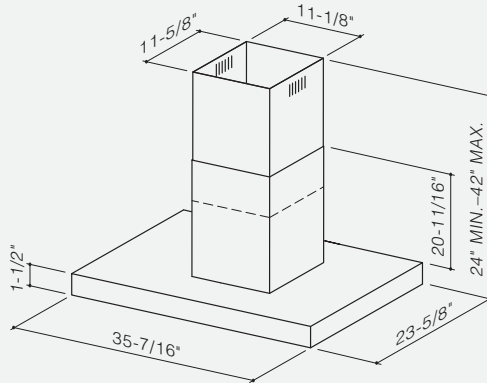

Whether it's the centerpiece of the room or letting its surroundings shine, **BEST** is where high-end performance inspires.

Installation height above the cooking surface: 24"-30"

Telescopic flue for 8'-9' ceiling is standard.

HOOD SIZES*

Internal Blower, Single - Depth: 23-5/8"

36" IBF4I36SB

* For exact dimensions, please refer to the technical drawing of each model.

FEATURES

Finish	Brushed Stainless Steel (Grade 430)
Lighting Type	Halogen, Type JC, 12V, 20W Maximum
Number of Lamps	4
Lighting Levels	1
Lighting Lamps Included	Yes
Control Type	3-Speed, Electronic Push-button with Lighted LCD Screen
Control Features	Delay Off
Remote Control	Not Available
Filter Type	Aluminum Mesh
Filter: Options	Not Available
Non-ducted Capability	Yes