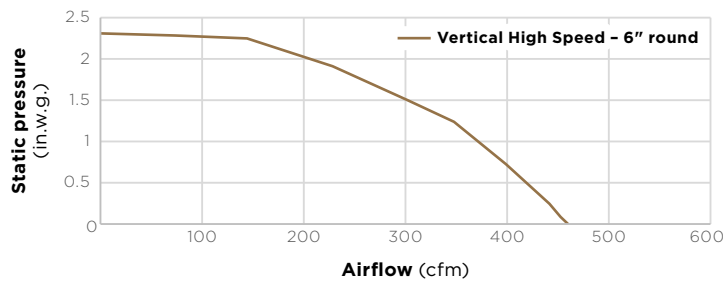

HVI PERFORMANCE

INTERNAL BLOWER - IBF4I

SONES		
Normal Speed 2.5		High Speed* 8.5

CFM		
Normal Speed 190	High Speed* 0.25 in. w.g. 439	High Speed* 0.1 in. w.g. 450

* Where noted performance rating is not HVI certified but was established in accordance with HVI Standardized test procedure.

AIRFLOW PERFORMANCE

HVI-2100 CERTIFIED RATINGS comply with new testing technologies and procedures prescribed by the Home Ventilating Institute, for off-the-shelf products, as they are available to consumers. Product performance is rated at 0.1 and 0.25 in. static pressure at high speed based on tests conducted in an HVI-approved state-of-the-art test laboratory. Sones are a measure of humanly-perceived loudness, based on laboratory measurements.