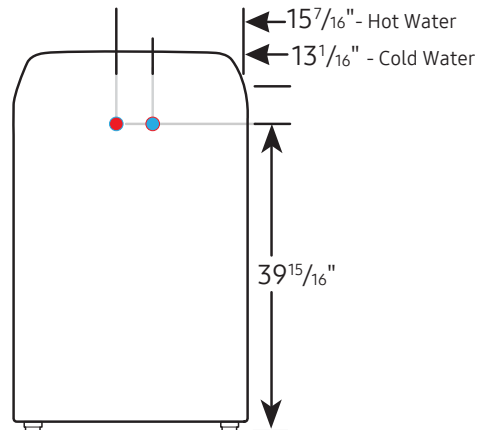

Alcove or closet installation
Minimum clearance for
closet and alcove installations:

Connection Dimensions

Back view of washer

LEGEND:

- Hot Water Connection
- Cold Water Connection

Actual color may vary. Design, specifications, and color availability are subject to change without notice. Non-metric weights and measurements are approximate.