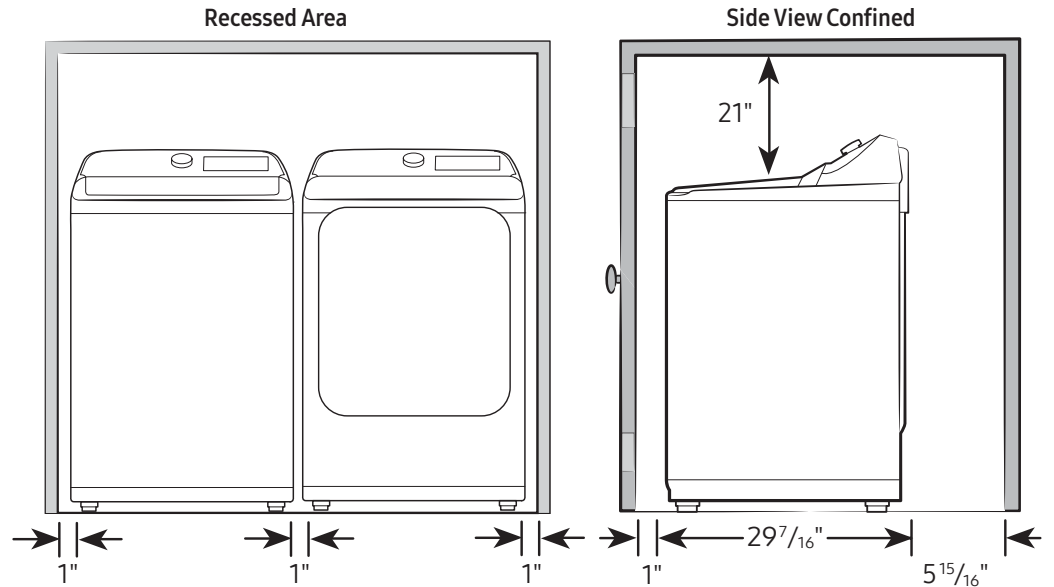

Product Dimensions & Weight (WxHxD)

Dimensions: 27¹/₂" x 46³/₁₆" x 29⁷/₁₆"
Weight: 132.3 lbs

Shipping Dimensions & Weight (WxHxD)

Dimensions: 30¹/₈" x 48⁵/₁₆" x 31¹/₄"
Weight: 136.7 lbs

*Requires Samsung Smart Washer/Dryer App. The Samsung Smart Washer/Dryer App supports Android OS 2.3.6 or later and iOS 3 or later for iPhone models. Samsung Smart Washer/Dryer App available in App Store and Play Store.

WA49B5105AV

SAMSUNG

4.9 cu. ft. Large Capacity Top Load Washer with ActiveWave™ Agitator and Deep Fill

Dimensions

Required dimensions
for installation:

Installation Specifications – Side-by-Side

If the washer and dryer are installed together or the dryer alone, the closet front must have two unobstructed air openings for a combined minimum total area of 72-inch². Your washer alone does not require a specific air opening.

Alcove or closet installation
Minimum clearance for
closet and alcove installations:

Connection Dimensions

Back view of washer

LEGEND:

- Hot Water Connection
- Cold Water Connection

Actual color may vary. Design, specifications, and color availability are subject to change without notice. Non-metric weights and measurements are approximate.