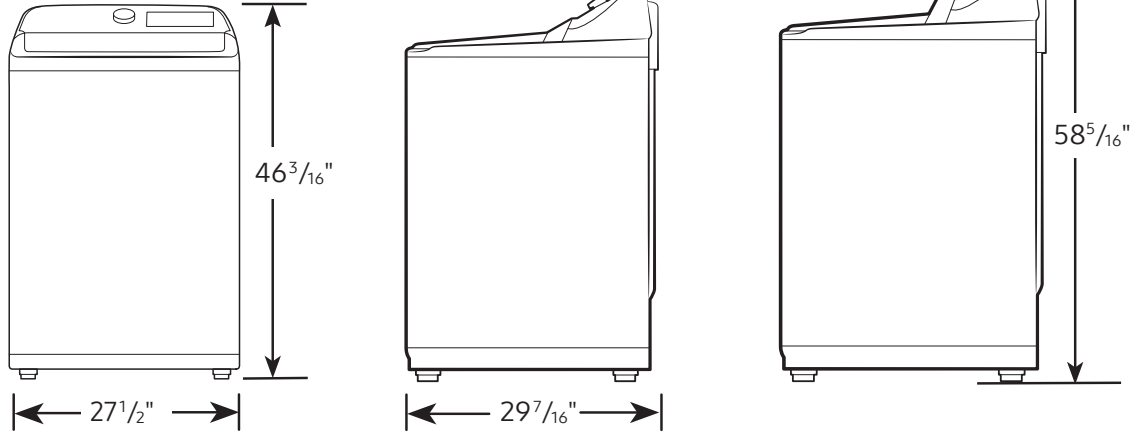

Product Dimensions & Weight (WxHxD)

Dimensions: 27¹/₂" x 46³/₁₆" x 29⁷/₁₆"
Weight: 132.3 lbs

Shipping Dimensions & Weight (WxHxD)

Dimensions: 30¹/₈" x 48⁵/₁₆" x 31¹/₄"
Weight: 136.7 lbs

*Requires Samsung Smart Washer/Dryer App. The Samsung Smart Washer/Dryer App supports Android OS 2.3.6 or later and iOS 3 or later for iPhone models. Samsung Smart Washer/Dryer App available in App Store and Play Store.

WA49B5105AV

SAMSUNG

4.9 cu. ft. Large Capacity Top Load Washer with ActiveWave™ Agitator and Deep Fill

Dimensions

Required dimensions
for installation:

Installation Specifications – Side-by-Side

If the washer and dryer are installed together or the dryer alone, the closet front must have two unobstructed air openings for a combined minimum total area of 72-inch². Your washer alone does not require a specific air opening.