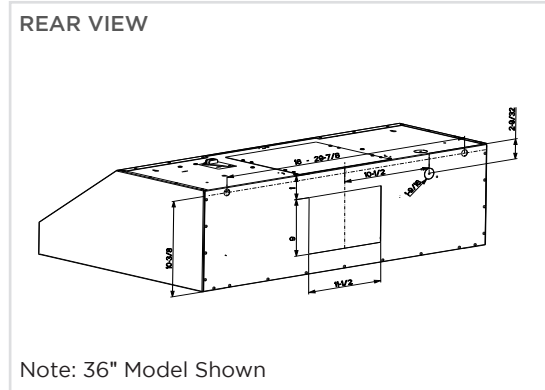

DIMENSIONAL DRAWINGS

Rev7 822

800 Aviation Parkway, Smyrna, TN 37167 (508) 358-5353 | www.faberonline.com