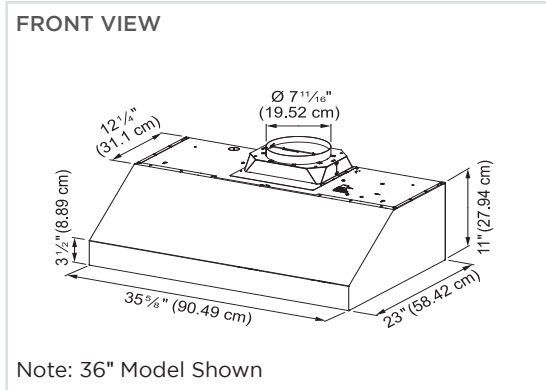

DIMENSIONAL DRAWINGS

Rev7 822

800 Aviation Parkway, Smyrna, TN 37167 (508) 358-5353 | www.faberonline.com