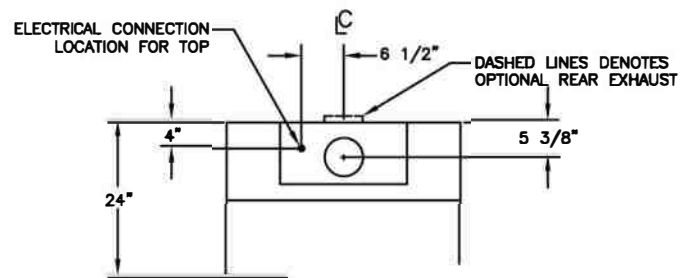

### MODELS AVAILABLE

24" Low Profile Hood	BS-LP024V2
30" Low Profile Hood	LP030LP
36" Low Profile Hood	LP036LP

**Blower Options:**

**In-hood Blowers: 600 CFM**

TOP VIEW

FRONT VIEW

RT SIDE VIEW

BS-LP024V2