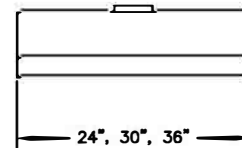

### MODELS AVAILABLE

24" Low Profile Hood	BS-LP024V2
30" Low Profile Hood	LP030LP
36" Low Profile Hood	LP036LP

**Blower Options:**

**In-hood Blowers: 600 CFM**

TOP VIEW

FRONT VIEW

RT SIDE VIEW

BS-LP024V2