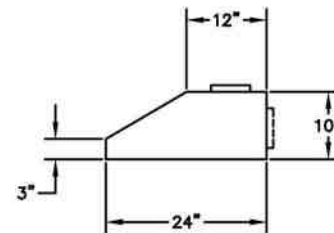

### MODELS AVAILABLE

24" Low Profile Hood	BS-LP024V2
30" Low Profile Hood	LP030LP
36" Low Profile Hood	LP036LP

**Blower Options:**

**In-hood Blowers: 600 CFM**

TOP VIEW

FRONT VIEW

RT SIDE VIEW

BS-LP024V2