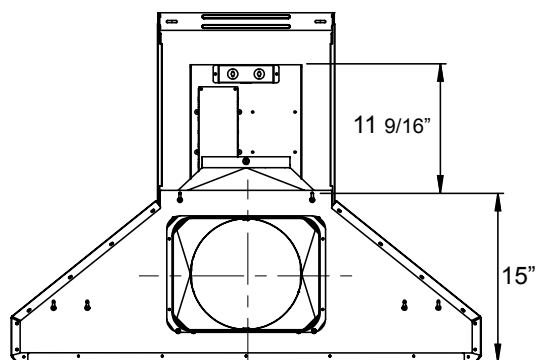

ACT™ **POWERWAVE™**

Includes Wireless Remote Control

FRONT

SIDE

BACK

MODEL

Stainless Steel Size	AK7636BS/AK7642BS 36"/42"	AK7648BS/AK7654BS/AK7660BS 48"/54"/60"
----------------------	------------------------------	---