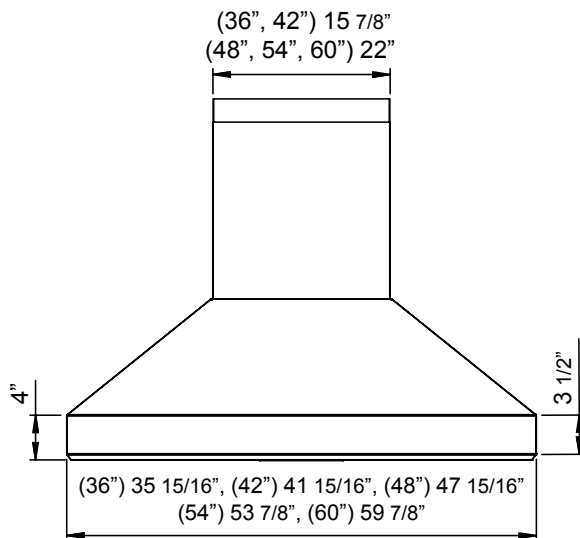

ACT™ **POWERWAVE™**

Includes Wireless Remote Control

FRONT

SIDE

BACK

MODEL

Stainless Steel Size	AK7636BS/AK7642BS 36"/42"	AK7648BS/AK7654BS/AK7660BS 48"/54"/60"
----------------------	------------------------------	---