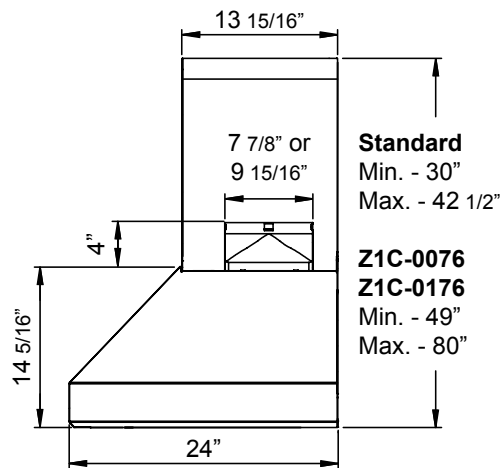

	INTERNAL BLOWER STANDARD	INTERNAL BLOWER with ACT™ AIRFLOW CONTROL TECHNOLOGY™*		
SINGLE BLOWER (INCLUDED) Min. - Max. CFM	200 - 750	200 - 590	200 - 390	200 - 290
SINGLE BLOWER (INCLUDED) Min. - Max. Sones	0.5 - 7	*AIRFLOW CONTROL TECHNOLOGY™ (ACT™) is an exclusive feature built into specific Zephyr hoods which can limit the maximum blower CFM to meet local code requirements.		
DUAL BLOWER (OPTIONAL) Min. - Max. CFM	350 - 1,300			
DUAL BLOWER (OPTIONAL) Min. - Max. Sones	1 - 8			

ACT™ **POWERWAVE™**

Includes Wireless Remote Control

FRONT

SIDE

BACK

MODEL

Stainless Steel Size	AK7636BS/AK7642BS 36"/42"	AK7648BS/AK7654BS/AK7660BS 48"/54"/60"
----------------------	------------------------------	---

DUCT SPECIFICATIONS

Vertical Single Internal Blower	8" Round	8" Round
Horizontal Single Internal Blower	8" Round	8" Round
Vertical Dual Internal Blower	10" Round	10" Round
Horizontal Dual Internal Blower	10" Round	10" Round