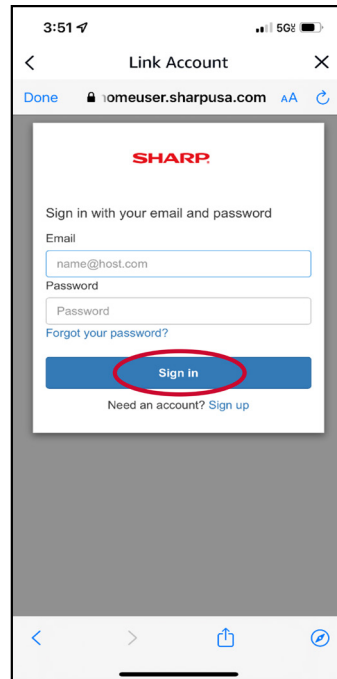

Before you enable the Sharp Air skills on the Amazon Alexa app, ensure you have downloaded the Sharp Air app from the App Store or Google Play store and have successfully paired with your Smart Air Purifier.

Download the Amazon Alexa app and login with existing account or create a new one.

Tap on the "More" icon on the bottom right

Tap "Skills & Games"

Tap on the Magnifying Glass

Search for "Sharp Air"

Tap on "Launch"

ENABLE SHARP AIR SKILLS ON THE AMAZON ALEXA APP

Tap "Allow"

Enter your Sharp ID and tap "Sign In"

Your Amazon account will link to the Sharp Air Skill. Tap "Close"

Select a device to launch the skill. The Sharp Air skill is now launched.