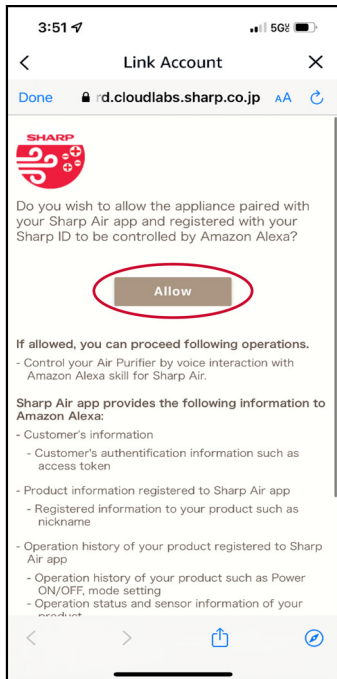

Before you enable the Sharp Air skills on the Amazon Alexa app, ensure you have downloaded the Sharp Air app from the App Store or Google Play store and have successfully paired with your Smart Air Purifier.

Download the Amazon Alexa app and login with existing account or create a new one.

Tap on the "More" icon on the bottom right

Tap "Skills & Games"

Tap on the Magnifying Glass

Search for "Sharp Air"

Tap on "Launch"

ENABLE SHARP AIR SKILLS ON THE AMAZON ALEXA APP

Tap "Allow"

Enter your Sharp ID and tap "Sign In"

Your Amazon account will link to the Sharp Air Skill. Tap "Close"

Select a device to launch the skill. The Sharp Air skill is now launched.