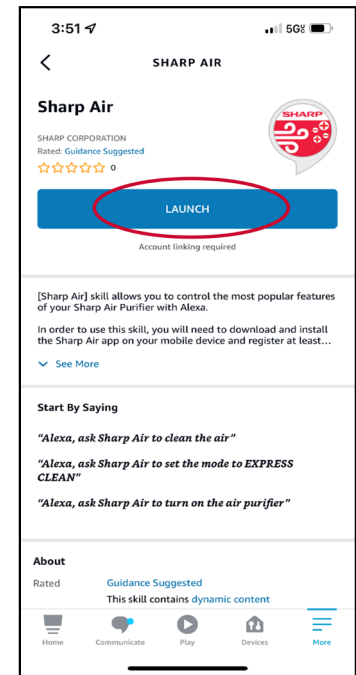

Before you enable the Sharp Air skills on the Amazon Alexa app, ensure you have downloaded the Sharp Air app from the App Store or Google Play store and have successfully paired with your Smart Air Purifier.

Download the Amazon Alexa app and login with existing account or create a new one.

Tap on the "More" icon on the bottom right

Tap "Skills & Games"

Tap on the Magnifying Glass

Search for "Sharp Air"

Tap on "Launch"

ENABLE SHARP AIR SKILLS ON THE AMAZON ALEXA APP

Tap "Allow"

Enter your Sharp ID and tap "Sign In"

Your Amazon account will link to the Sharp Air Skill. Tap "Close"

Select a device to launch the skill. The Sharp Air skill is now launched.