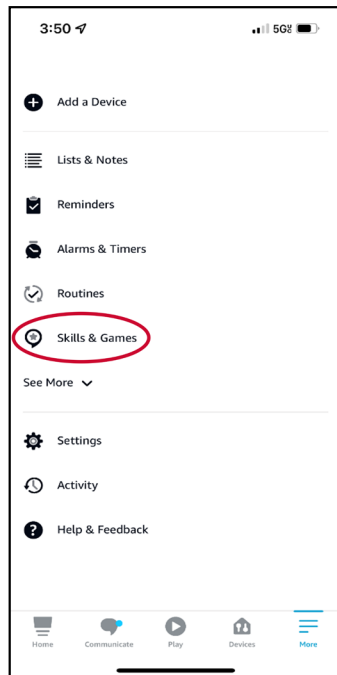

SHARP

Simply Better Living

"Alexa, tell Sharp Air to Turn On."

SHARP AIR SKILLS

Compatible Models:

FXJ80UW, KCP70UW, KCP110UW

FXJ80UW

ENABLE SHARP AIR SKILLS ON THE AMAZON ALEXA APP

Before you enable the Sharp Air skills on the Amazon Alexa app, ensure you have downloaded the Sharp Air app from the App Store or Google Play store and have successfully paired with your Smart Air Purifier.

Download the Amazon Alexa app and login with existing account or create a new one.

Tap on the "More" icon on the bottom right

Tap "Skills & Games"

Tap on the Magnifying Glass

Search for "Sharp Air"

Tap on "Launch"