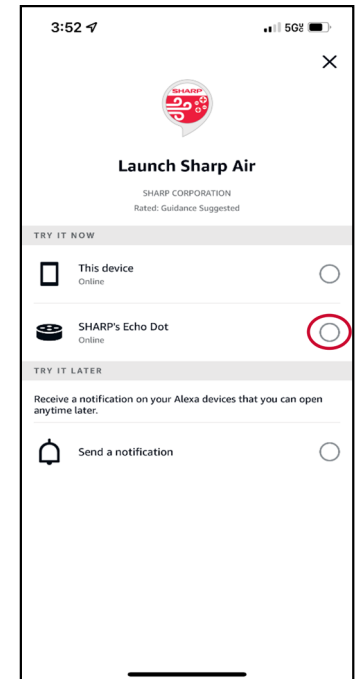

Before you enable the Sharp Air skills on the Amazon Alexa app, ensure you have downloaded the Sharp Air app from the App Store or Google Play store and have successfully paired with your Smart Air Purifier.

Download the Amazon Alexa app and login with existing account or create a new one.

Tap on the "More" icon on the bottom right

Tap "Skills & Games"

Tap on the Magnifying Glass

Search for "Sharp Air"

Tap on "Launch"

ENABLE SHARP AIR SKILLS ON THE AMAZON ALEXA APP

Tap "Allow"

Enter your Sharp ID and tap "Sign In"

Your Amazon account will link to the Sharp Air Skill. Tap "Close"

Select a device to launch the skill. The Sharp Air skill is now launched.

ALEXA COMMAND LIST

With the Amazon Alexa App and an Echo device, you can change operation modes with simple voice commands.

ACTION	COMMANDS
Power ON	Alexa, tell Sharp Air to Turn ON/Start
Power OFF	Alexa, tell Sharp Air to Turn OFF
Auto Mode	Alexa, tell Sharp Air to Turn on Auto Mode
Pollen Mode	Alexa, tell Sharp Air to Turn on Pollen Mode
Sleep Mode	Alexa, tell Sharp Air to Turn on Sleep Mode