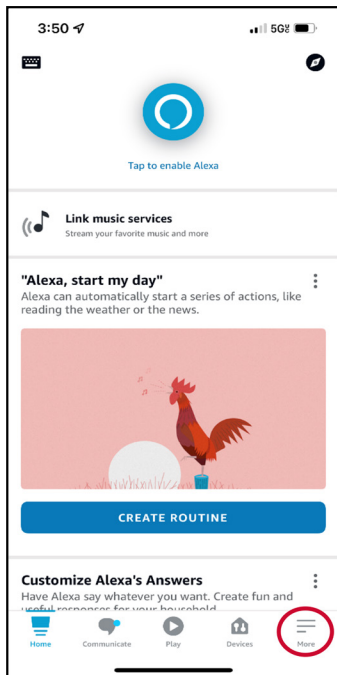

SHARP

Simply Better Living

"Alexa, tell Sharp Air to Turn On."

SHARP AIR SKILLS

Compatible Models:

FXJ80UW, KCP70UW, KCP110UW

FXJ80UW

ENABLE SHARP AIR SKILLS ON THE AMAZON ALEXA APP

Before you enable the Sharp Air skills on the Amazon Alexa app, ensure you have downloaded the Sharp Air app from the App Store or Google Play store and have successfully paired with your Smart Air Purifier.

Download the Amazon Alexa app and login with existing account or create a new one.

Tap on the "More" icon on the bottom right

Tap "Skills & Games"

Tap on the Magnifying Glass

Search for "Sharp Air"

Tap on "Launch"

ENABLE SHARP AIR SKILLS ON THE AMAZON ALEXA APP

Tap "Allow"

Enter your Sharp ID and tap "Sign In"

Your Amazon account will link to the Sharp Air Skill. Tap "Close"

Select a device to launch the skill. The Sharp Air skill is now launched.