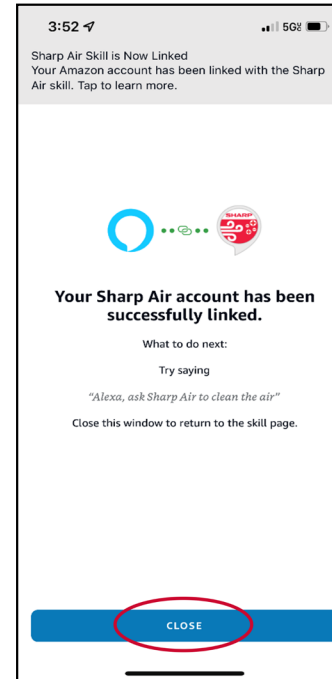

Download the Amazon Alexa app and login with existing account or create a new one.

Tap on the "More" icon on the bottom right

Tap "Skills & Games"

Tap on the Magnifying Glass

Search for "Sharp Air"

Tap on "Launch"

ENABLE SHARP AIR SKILLS ON THE AMAZON ALEXA APP

Tap "Allow"

Enter your Sharp ID and tap "Sign In"

Your Amazon account will link to the Sharp Air Skill. Tap "Close"

Select a device to launch the skill. The Sharp Air skill is now launched.

ALEXA COMMAND LIST

With the Amazon Alexa App and an Echo device, you can change operation modes with simple voice commands.

ACTION	COMMANDS
Power ON	Alexa, tell Sharp Air to Turn ON/Start
Power OFF	Alexa, tell Sharp Air to Turn OFF
Auto Mode	Alexa, tell Sharp Air to Turn on Auto Mode
Pollen Mode	Alexa, tell Sharp Air to Turn on Pollen Mode
Sleep Mode	Alexa, tell Sharp Air to Turn on Sleep Mode