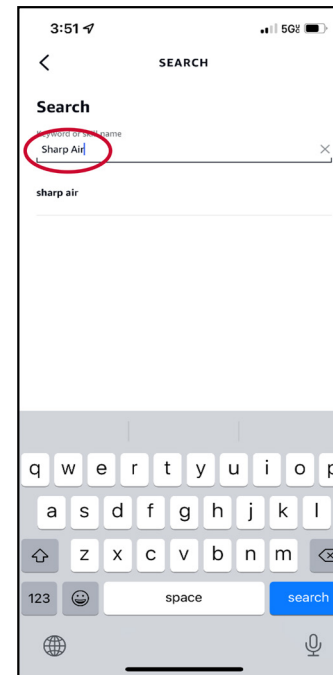

Before you enable the Sharp Air skills on the Amazon Alexa app, ensure you have downloaded the Sharp Air app from the App Store or Google Play store and have successfully paired with your Smart Air Purifier.

Download the Amazon Alexa app and login with existing account or create a new one.

Tap on the "More" icon on the bottom right

Tap "Skills & Games"

Tap on the Magnifying Glass

Search for "Sharp Air"

Tap on "Launch"

ENABLE SHARP AIR SKILLS ON THE AMAZON ALEXA APP

Tap "Allow"

Enter your Sharp ID and tap "Sign In"

Your Amazon account will link to the Sharp Air Skill. Tap "Close"

Select a device to launch the skill. The Sharp Air skill is now launched.