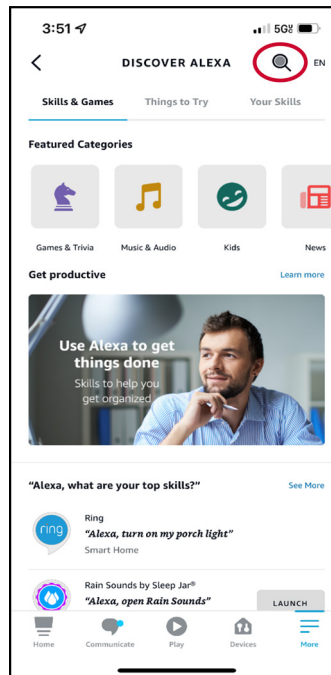

Before you enable the Sharp Air skills on the Amazon Alexa app, ensure you have downloaded the Sharp Air app from the App Store or Google Play store and have successfully paired with your Smart Air Purifier.

Download the Amazon Alexa app and login with existing account or create a new one.

Tap on the "More" icon on the bottom right

Tap "Skills & Games"

Tap on the Magnifying Glass

Search for "Sharp Air"

Tap on "Launch"

ENABLE SHARP AIR SKILLS ON THE AMAZON ALEXA APP

Tap "Allow"

Enter your Sharp ID and tap "Sign In"

Your Amazon account will link to the Sharp Air Skill. Tap "Close"

Select a device to launch the skill. The Sharp Air skill is now launched.

ALEXA COMMAND LIST

With the Amazon Alexa App and an Echo device, you can change operation modes with simple voice commands.

ACTION	COMMANDS
Power ON	Alexa, tell Sharp Air to Turn ON/Start
Power OFF	Alexa, tell Sharp Air to Turn OFF
Auto Mode	Alexa, tell Sharp Air to Turn on Auto Mode
Pollen Mode	Alexa, tell Sharp Air to Turn on Pollen Mode
Sleep Mode	Alexa, tell Sharp Air to Turn on Sleep Mode