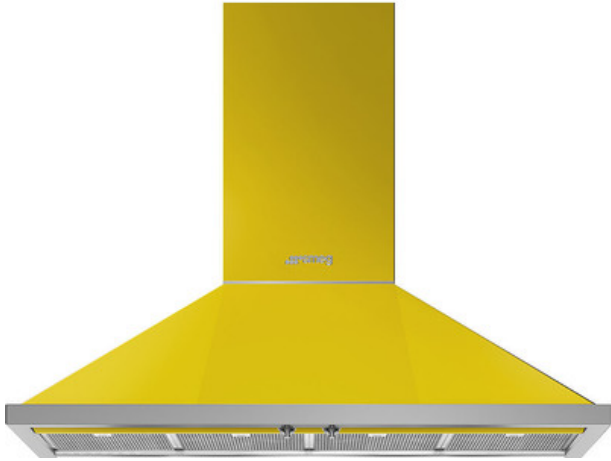

## KPF48UYW

Hood, Decorative wall hood, Portofino, Yellow, 48 "

### TYPE

Product family: Hood • Hood Type: Decorative wall hood • Hood width: 48 " • Extraction: Vented • EAN code: 8017709259105

### AESTHETIC

Color: Yellow • Aesthetic: Portofino • Design: Chimney • Material: Stainless steel • Stainless steel type: Brushed

### TECHNICAL FEATURES

No. of lights: 4 • Lighting: LED • Light power: 20 W • Light color temperature scale (°K): 4000 °K • Maximum extraction capacity at free mode: 577.5 CFM • Motor power: 455 W • No. of filters: 4 • Anti-grease filters: Stainless steel • Minimum distance from gas cooktop: 30 " • Vent outlet: 150 " • Minimum distance from electric cooktop: 26 " • No-return valve: Yes