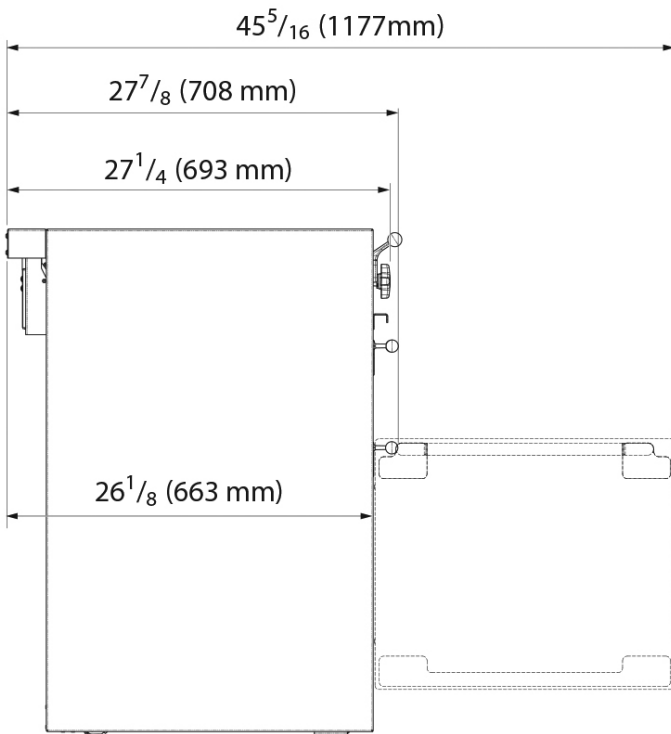

SPECIFICATIONS

- Product Dimensions: 47 9/16" W x 28 7/16" D x 36 1/8" H
- Shipping weight (lbs): 390lbs *(includes range, crate & pallet)*

WARRANTY

- 2 Year Warranty on parts and labor with exception of cosmetic damage

FINISHES

NOTE: Colors not in stock could have a 4-12 week lead time (check for availability)

48" ELISE DUAL FUEL RANGE

General Properties	
Oven Capacity	6 cu. ft.
Cooking Mode Main Cavity - Right side	Convection Bake 2.8 cu. ft. (17" W x 14" D x 14 ½" H*)
Cooking Mode Second Cavity - Left side	Multi-function Oven with 7 Cooking Modes 2.8 cu. ft. (17" W x 14" D x 14 ½" H*)
Cooking Mode Third Cavity - Broiler	Dual-element with 8-pass 2,300W 0.5 cu. ft.
Cleaning Type	EasyClean™ Enamel
Controls	Knobs on fascia
Sealed Burners	Yes
Oven Performance	
Main Cavity - Right side	2,500W
Second Cavity - Left side	2,500W
Third Cavity - Broiler	2,300W
Broiler Type	8 Pass Radiant Heat
Cooktop Performance	
Cooktop Dimensions	43" W x 21 ½" D
Number of Brass Burners	5
Power of Left Front Burner	12,000 BTU High; 2,400 BTU Low
Power of Back Left Burner BTU	12,000 BTU High; 2,400 BTU Low
Power of Center Burner BTU	17,000 BTU High; 3,400 BTU Low
Power of Front Right Burner BTU	6,000 BTU High; 1,200 BTU Low
Power of Back Right Burner BTU	12,000 BTU High; 2,400 BTU Low
Electrical Details	
Circuit Breaker (A)	40A
Volts (V)	240V
Frequency (Hz)	60Hz
Plug Type	4 Wire
Power Cord Length	48"
Energy Source	Electric Ovens and Gas Cooktop
Gas Type	Natural Gas with LP Conversion Kit included
Alternative Gas Type	Liquid Propane