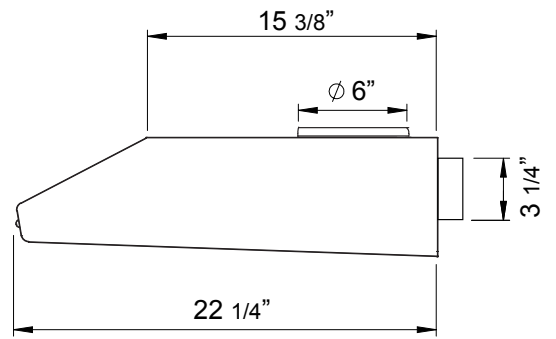

Stainless Steel

Black Stainless

Black

White

Front

Side

C/L

Back

MODEL	AK6500CB	AK6536CB	
Black	AK6500CW	AK6536CW	
White	AK6500CBS	AK6536CBS	
Black Stainless	AK6500CS	AK6536CS	AK6542CS
Stainless Steel			
Size	30" (29-3/4")	36" (35-3/4")	42" (41-3/4")
Blower CFM (Min. - Max.)	290 - 600	290 - 600	290 - 600
Sones (Min. - Max.)	1.5 - 5	1.5 - 5	1.5 - 5
FEATURES			
Controls	Mechanical Slide	Mechanical Slide	Mechanical Slide
Speed Levels	3	3	3
Auto Delay-Off	No	No	No
Lighting	LumiLight LED, 6W x2	LumiLight LED, 6W x2	LumiLight LED, 6W x2
Dual-Level Lighting	Yes	Yes	Yes
Removable Safety Grilles	2	2	2
Recirculating Option	No	No	No
Self Cleaning	Yes	Yes	Yes
DUCT SPECIFICATIONS			
Vertical Internal Blower	6" Round or 3-1/4" x 10"	6" Round or 3-1/4" x 10"	6" Round or 3-1/4" x 10"
Horizontal Internal Blower	3-1/4" x 10"	3-1/4" x 10"	3-1/4" x 10"
AC POWER	120V, 60Hz at Max. 2A	120V, 60Hz at Max. 2A	120V, 60Hz at Max. 2A
OPTIONAL ACCESSORIES			
Make-Up Air Kit	MUA006A	MUA006A	MUA006A
Damper, 6" Round	AK00066	AK00066	AK00066
MOUNTING HEIGHT RANGE*	24" - 32"	24" - 32"	24" - 32"
WARRANTY	10 years parts, 1 year labor	10 years parts, 1 year labor	10 years parts, 1 year labor

*Mounting height refers to distance between top of a 36" tall cooking surface and bottom of hood.