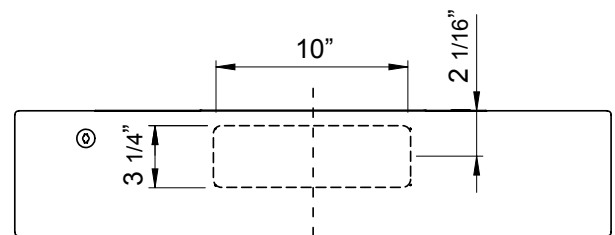

Stainless Steel

Black Stainless

Black

White

Front

Side

C/L

Back

MODEL	AK6500CB	AK6536CB	
Black	AK6500CW	AK6536CW	
White	AK6500CBS	AK6536CBS	
Black Stainless	AK6500CS	AK6536CS	AK6542CS
Stainless Steel			
Size	30" (29-3/4")	36" (35-3/4")	42" (41-3/4")
Blower CFM (Min. - Max.)	290 - 600	290 - 600	290 - 600
Sones (Min. - Max.)	1.5 - 5	1.5 - 5	1.5 - 5
FEATURES			
Controls	Mechanical Slide	Mechanical Slide	Mechanical Slide
Speed Levels	3	3	3
Auto Delay-Off	No	No	No
Lighting	LumiLight LED, 6W x2	LumiLight LED, 6W x2	LumiLight LED, 6W x2
Dual-Level Lighting	Yes	Yes	Yes
Removable Safety Grilles	2	2	2
Recirculating Option	No	No	No
Self Cleaning	Yes	Yes	Yes
DUCT SPECIFICATIONS			
Vertical Internal Blower	6" Round or 3-1/4" x 10"	6" Round or 3-1/4" x 10"	6" Round or 3-1/4" x 10"
Horizontal Internal Blower	3-1/4" x 10"	3-1/4" x 10"	3-1/4" x 10"
AC POWER	120V, 60Hz at Max. 2A	120V, 60Hz at Max. 2A	120V, 60Hz at Max. 2A
OPTIONAL ACCESSORIES			
Make-Up Air Kit	MUA006A	MUA006A	MUA006A
Damper, 6" Round	AK00066	AK00066	AK00066
MOUNTING HEIGHT RANGE*	24" - 32"	24" - 32"	24" - 32"
WARRANTY	10 years parts, 1 year labor	10 years parts, 1 year labor	10 years parts, 1 year labor

*Mounting height refers to distance between top of a 36" tall cooking surface and bottom of hood.