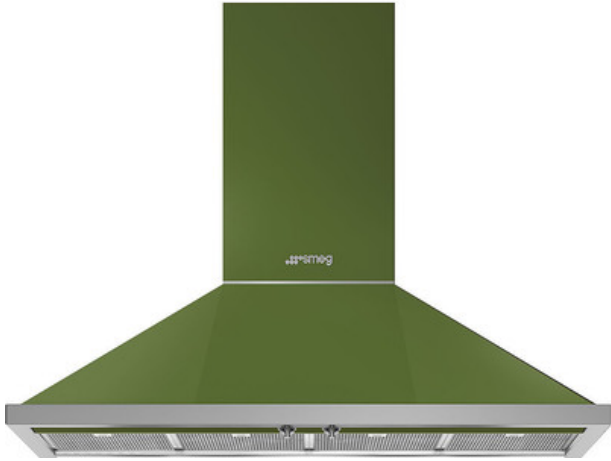

KPF48UOG

Hood, Decorative wall hood, Portofino, Olive green, 48 "

TYPE

Product family: Hood • Hood Type: Decorative wall hood • Hood width: 48 " • Extraction: Vented • EAN code: 8017709261719

AESTHETIC

Color: Olive green • Aesthetic: Portofino • Design: Chimney • Material: Stainless steel • Stainless steel type: Brushed

PROGRAMS / FUNCTIONS

Speed levels: 4

CONTROLS

Control setting: Control knobs • Control knobs: Portofino • No. of controls: 2 • Controls color: Stainless steel effect

TECHNICAL FEATURES

No. of lights: 4 • Lighting: LED • Light power: 20 W • Light color temperature scale (°K): 4000 °K • Maximum extraction capacity at free mode: 577.5 CFM • Motor power: 455 W • No. of filters: 4 • Anti-grease filters: Stainless steel • Minimum distance from gas cooktop: 30 " • Vent outlet: 150 " • Minimum distance from electric cooktop: 26 " • No-return valve: Yes

INTENSIVE SPEED

LOGISTIC INFORMATION

Width: 47 " • Depth: 19 7/8 " • Height: 46 7/8 " • Net weight: 45 lbs • Gross weight: 63 lbs

OPTIONAL

FLTK-1: Charcoal filter, Hoods