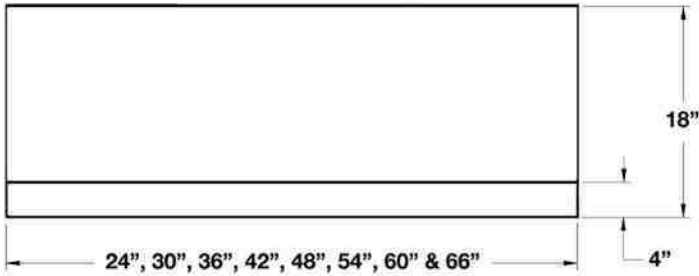

Specifications subject to change without notice.

VENTILATION HOOD DIMENSIONS:

DUCT COVER OPTIONS:

| | |
|-----------|--------------------------------|
| DCSW03012 | 12" Duct Cover for 30" Proline |
| DCSW03612 | 12" Duct Cover for 36" Proline |
| DCSW04212 | 12" Duct Cover for 42" Proline |
| DCSW04812 | 12" Duct Cover for 48" Proline |
| DCSW05412 | 12" Duct Cover for 54" Proline |
| DCSW06012 | 12" Duct Cover for 60" Proline |
| DCSW06612 | 12" Duct Cover for 66" Proline |